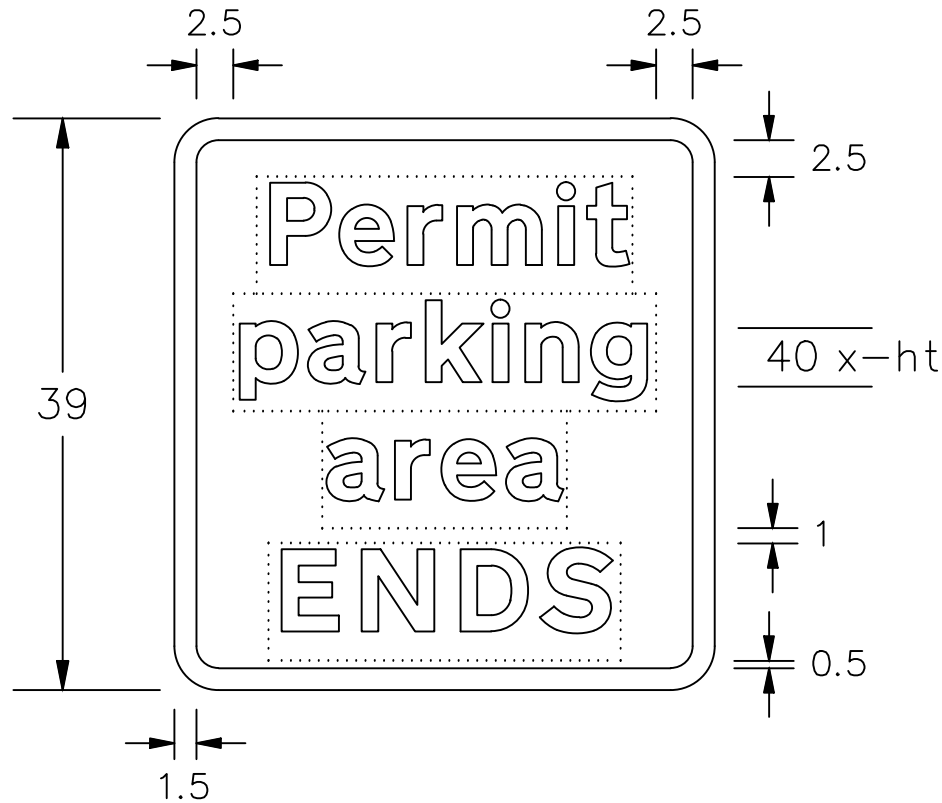

Drawing No.

P 664.1

© CROWN COPYRIGHT

NOTES: 1. The legend is from the Transport Heavy alphabet at the x-height shown.

2. The tile outlines do not form part of the signs.

3. COLOURS : Background ----- WHITE
Legend & Border --- BLACK

4. DIMENSIONS : x-height is in millimetres, other dimensions in stroke widths. (4sw = x-height)

P664x1

Before using this drawing, confirm that it has not been superseded.

Department for Transport	Title: Regulatory Sign	Issue: Date:	Drawn by :	Dimensions :	Drawing No.
	END OF PERMIT PARKING	A: 11.11.11	A.K.	SEE NOTE 4	P 664.1
		B:	Approved by:		
		C:	J.B.		