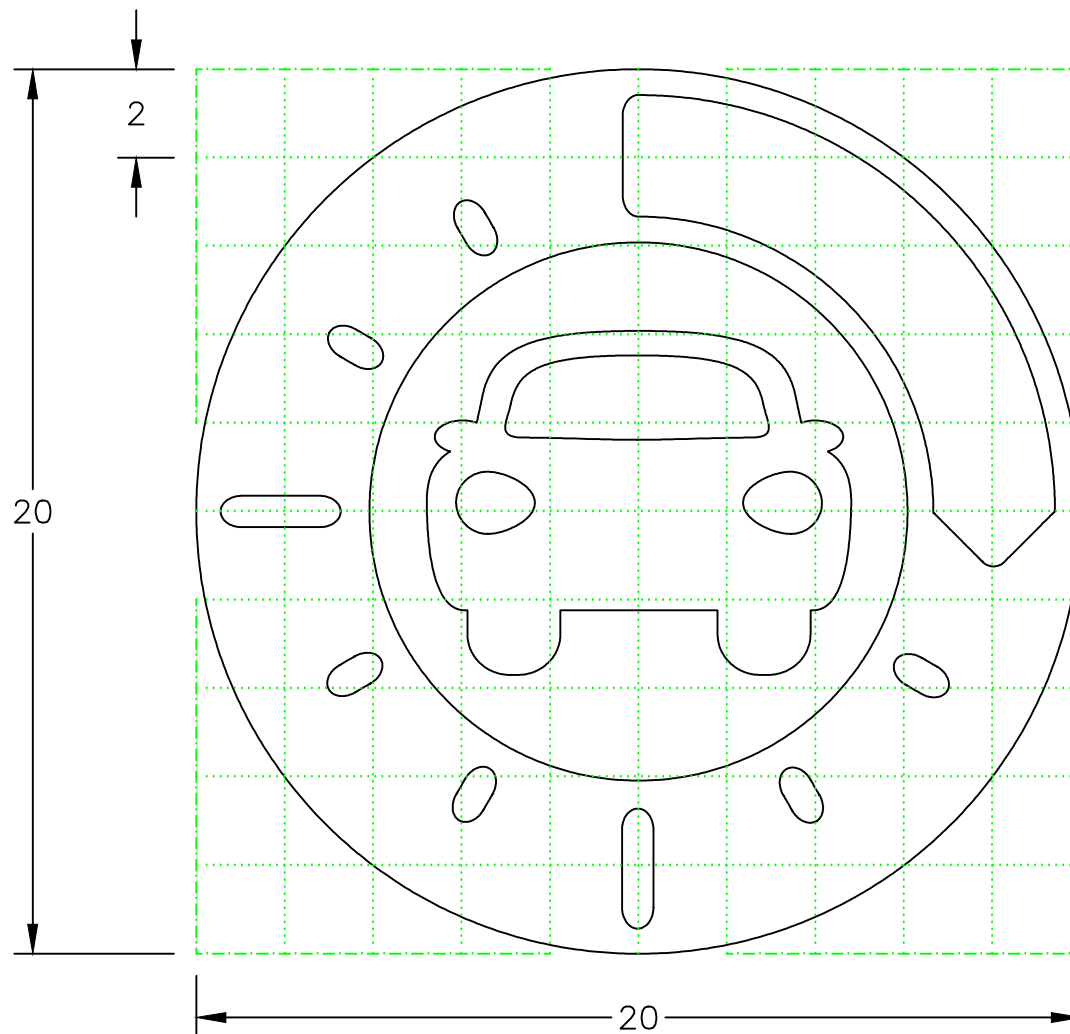

Drawing No.

S 64

© CROWN COPYRIGHT

NOTES: 1. The grid does not form part of any sign to which the symbol is applied.

2. Dimensions are given in grid divisions (normally equal to 1/4 x-height).

3. COLOURS :-
Main ring and car symbol --- BLUE
Other elements ----- WHITE

S64

Before using this drawing, confirm that it has not been superseded.

Department for Transport	Title:	Symbol	Issue:	Date:	Drawn by:	Dimensions:	Drawing No.
		CAR CLUB	A:	11.11.11	L.W./R.M.	ALL IN GRID DIVISIONS	S 64
			B:		Approved by:		
			C:		R.M.		