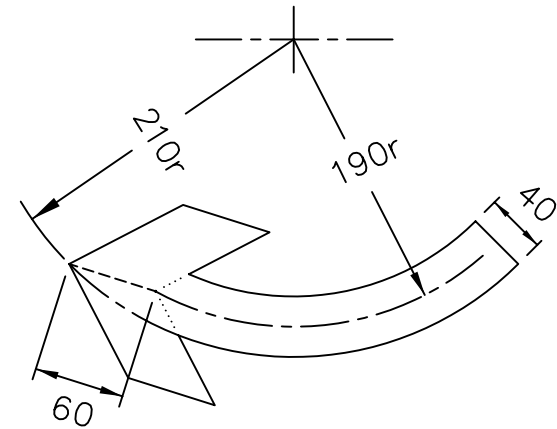

Drawing No.
P 611.1

© CROWN COPYRIGHT

NOTES: 1. All 600mm dia sign dimensions shall be varied proportionally for the other roundel sizes.

2. COLOURS : Background ----- BLUE
Arrows & Border ---- WHITE

The centre line of the arrow head is angled from the outside arc of the shaft to the centre line arc of the shaft.

Before using this drawing, confirm that it has not been superseded.

P611x1

Department for
Transport

Title: Regulatory Sign
MINI-ROUNDOABOUT

Issue: Date: Drawn by:
A: 4.7.94 S.P.
B: 16.7.04 Approved by:
C: R.M.

Dimensions:
MILLIMETRES

Drawing No.
P 611.1