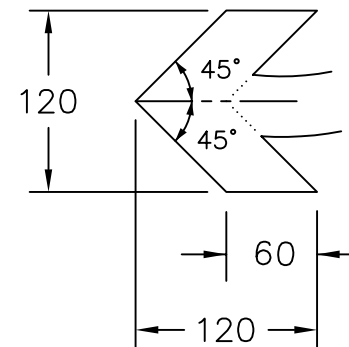

Drawing No.
P 611.1

© CROWN COPYRIGHT

NOTES: 1. All 600mm dia sign dimensions shall be varied proportionally for the other roundel sizes.

2. COLOURS : Background ----- BLUE
Arrows & Border ---- WHITE

The centre line of the arrow head is angled from the outside arc of the shaft to the centre line arc of the shaft.

Before using this drawing, confirm that it has not been superseded.

P611x1

Department for
Transport

Title: Regulatory Sign
MINI-ROUNDOABOUT

Issue: Date: Drawn by:
A: 4.7.94 S.P.
B: 16.7.04 Approved by:
C: R.M.

Dimensions:
MILLIMETRES

Drawing No.
P 611.1