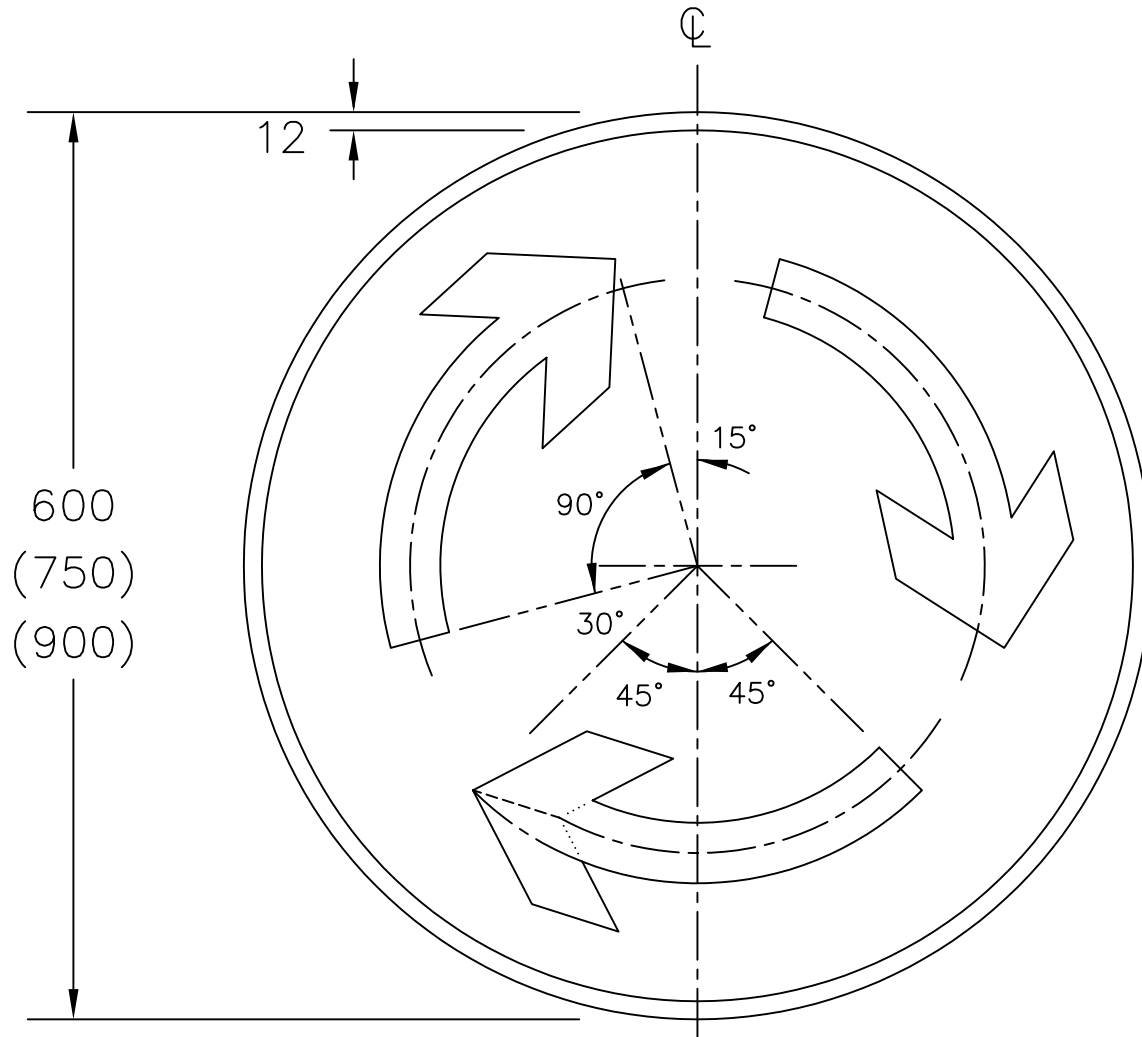

Drawing No.
P 611.1

© CROWN COPYRIGHT

NOTES: 1. All 600mm dia sign dimensions shall be varied proportionally for the other roundel sizes.

2. COLOURS : Background ----- BLUE
Arrows & Border ---- WHITE

The centre line of the arrow head is angled from the outside arc of the shaft to the centre line arc of the shaft.

Before using this drawing, confirm that it has not been superseded.

P611x1

Department for
Transport

Title: Regulatory Sign
MINI-ROUNDOABOUT

Issue: Date: Drawn by:
A: 4.7.94 S.P.
B: 16.7.04 Approved by:
C: R.M.

Dimensions:
MILLIMETRES

Drawing No.
P 611.1