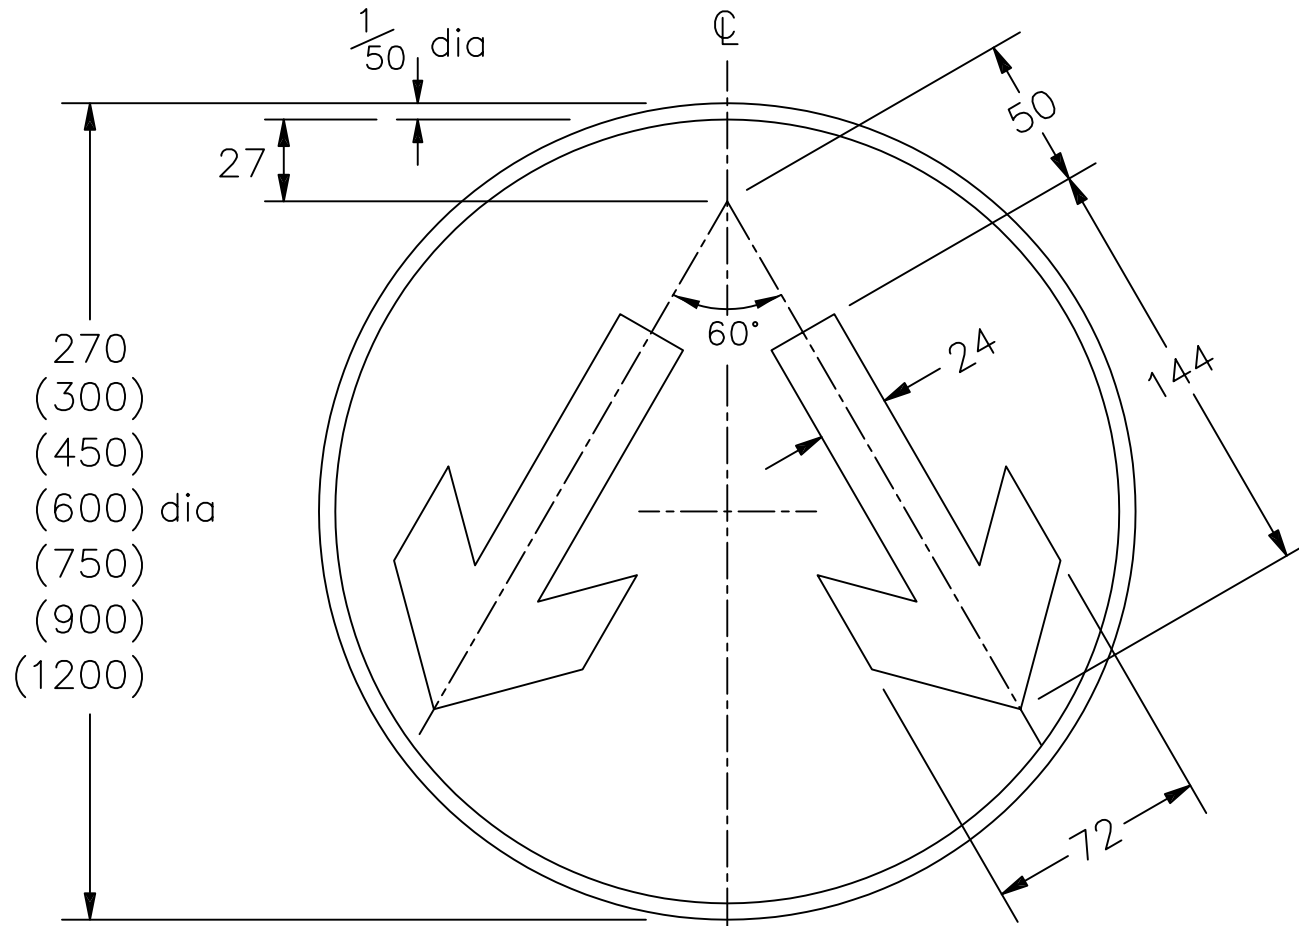

Drawing No.  
P 611

© CROWN COPYRIGHT

- NOTES:— 1. All 270mm dia sign dimensions shall be varied proportionally for the other roundel sizes.  
2. COLOURS : Background ----- BLUE  
Arrows & Border ---- WHITE

P611

Before using this drawing, confirm that it has not been superseded.

**Department for  
Transport**

Title: Regulatory Sign  
PASS EITHER SIDE  
(to reach same destination)

Issue: Date:  
A: 4.7.94  
B: 14.11.02  
C:

Drawn by: S.P.  
Approved by: R.M.

Dimensions:  
MILLIMETRES

Drawing No.  
P 611