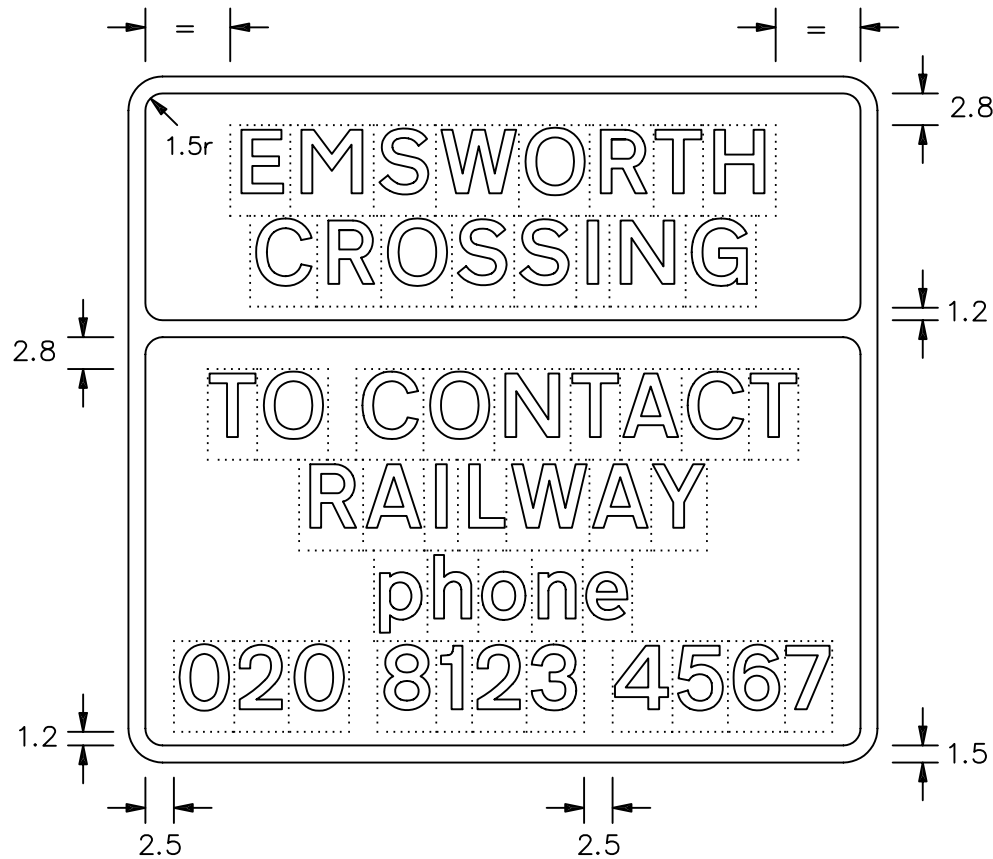

Drawing No.
P 785.1

© CROWN COPYRIGHT

- NOTES: 1. The legend is from the Transport Medium alphabet at the x-heights shown.
2. The tile outlines do not form part of the signs.
3. COLOURS : Background ----- BLUE
Legend & Borders --- WHITE
4. DIMENSIONS : x-heights in millimetres, other dimensions in stroke widths. (4sw = x-height)

P785.1

Before using this drawing, confirm that it has not been superseded.

Department for
Transport

Title: Railway and Tramway signs
TELEPHONE NUMBER FOR CONTACTING
RAILWAY OR TRAMWAY OPERATOR

Issue: Date: Drawn by:
A: 8.7.03 L.W.
B: Approved by:
C: R.M.

Dimensions: SEE NOTE 4

Drawing No.
P 785.1