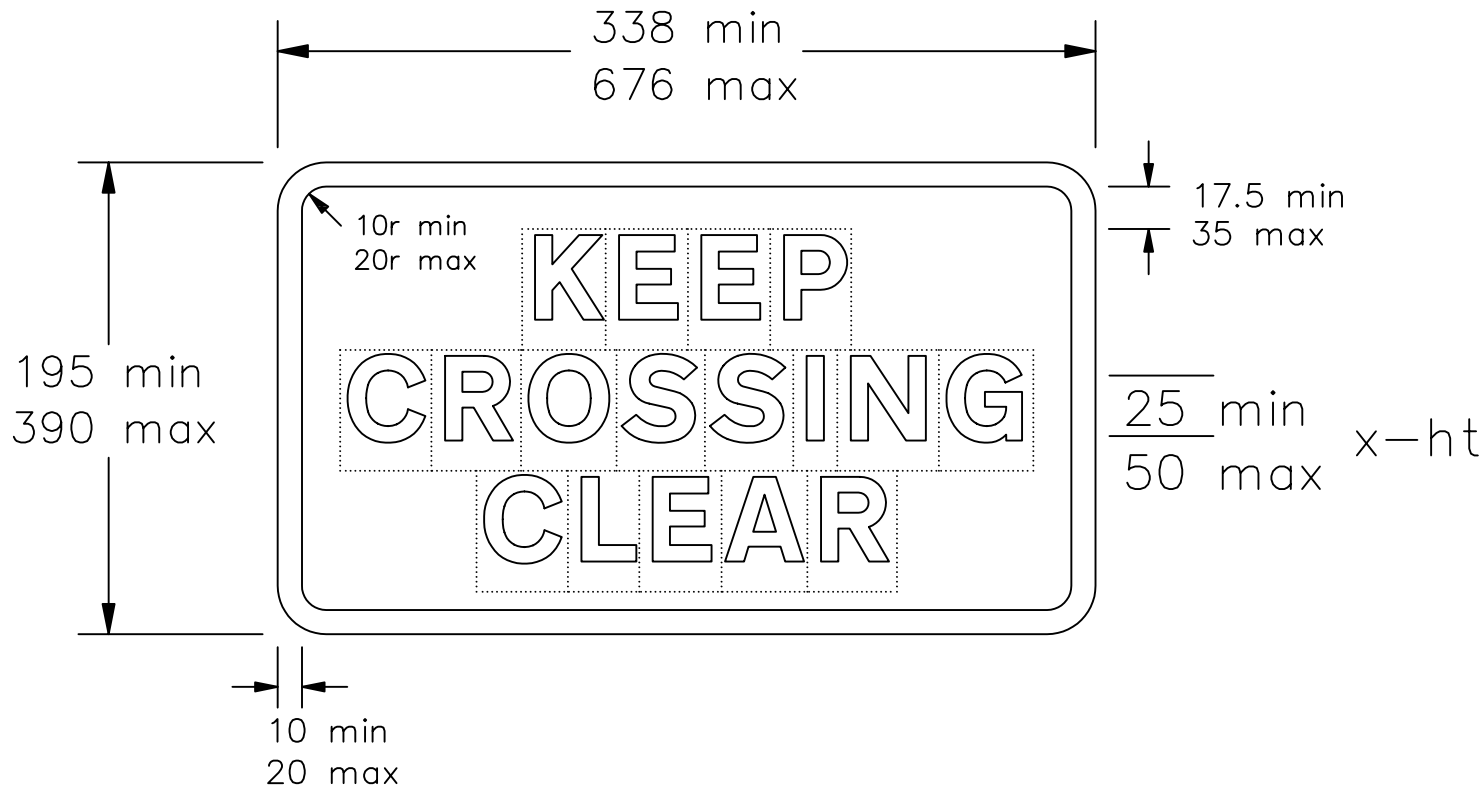

Drawing No.
P 775

© CROWN COPYRIGHT

- NOTES:-
1. The legend is from the Transport Heavy alphabet at the x-heights shown.
 2. The tile outlines do not form part of the sign.
 3. COLOURS : Background ----- WHITE
Legend & Border ---- BLACK

P775

Before using this drawing, confirm that it has not been superseded.

Department for
Transport

Title: Informatory Sign
KEEP CROSSING CLEAR

Issue: Date: Drawn by: S.P.
A: 19.9.94
B: 8.7.04 Approved by: R.M.
C:

Dimensions:
MILLIMETRES

Drawing No.
P 775