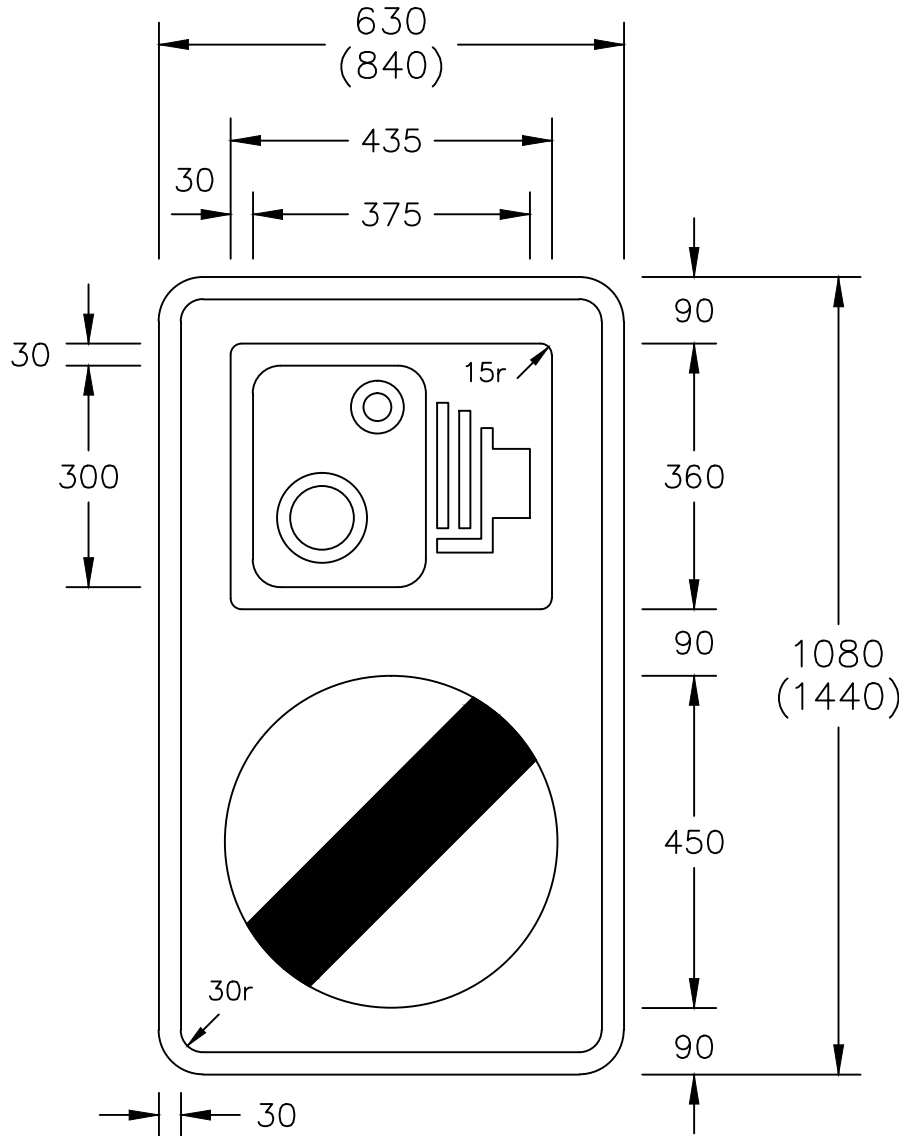

Drawing No.
P 880.1

Related Drawings
S 58 &
P 671

© CROWN COPYRIGHT

- NOTES: 1. Details of the camera symbol are given on drawing S 58.
2. Details of the national speed limit roundel are given on drawing P 671.
3. All dimensions for the 1080mm high sign shall be varied proportionally for the 1440mm high sign.
4. COLOURS : Main Background ----- BLUE
 Border ----- WHITE
 Camera Symbol ----- BLACK
 Camera Panel ----- WHITE
- NATIONAL SPEED LIMIT ROUNDDEL
 Background ----- WHITE
 Diagonal Bar ----- BLACK
5. The 1080mm high sign is for use on single carriageway roads. The 1440mm sign is for use on dual carriageway roads.

P880x1

Before using this drawing, confirm that it has not been superseded.

Department for Transport	Title:	Informatory Sign	Issue:	Date:	Drawn by :	Dimensions :	Drawing No.
	SPEED CAMERA AHEAD and REMINDER OF NATIONAL SPEED LIMIT ON AN UNLIT ROAD		A:	11.11.11	R.M.	MILLIMETRES	P 880.1
			B:		Approved by:		
			C:		R.M.		