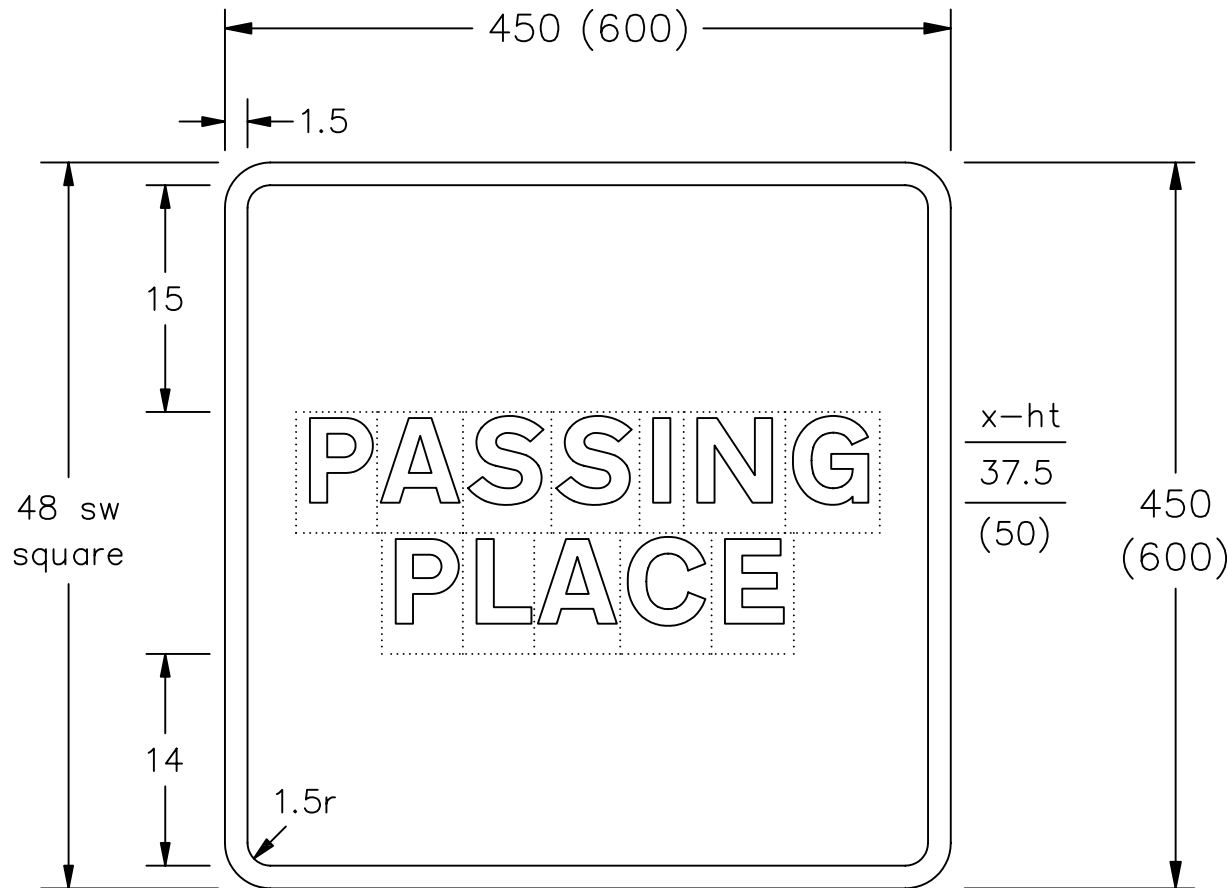

Drawing No.  
P 822

© CROWN COPYRIGHT

- NOTES: 1. The legend is from the Transport Heavy alphabet at the x-heights shown.
2. The tile outlines do not form part of the sign.
3. COLOURS : Background ----- WHITE  
Legend & Border ---- BLACK
4. DIMENSIONS : x-heights and overall dimensions are in millimetres, other dimensions are in stroke widths.  
(4sw = x-height)

P822

Before using this drawing, confirm that it has not been superseded.

Department for  
**Transport**

Title: Informatory Sign  
PASSING PLACE

Issue: Date: Drawn by:  
A: 12.7.94 S.P.  
B: 10.8.04 Approved by:  
C: R.M.

Dimensions:  
SEE  
NOTE 4

Drawing No.  
P 822