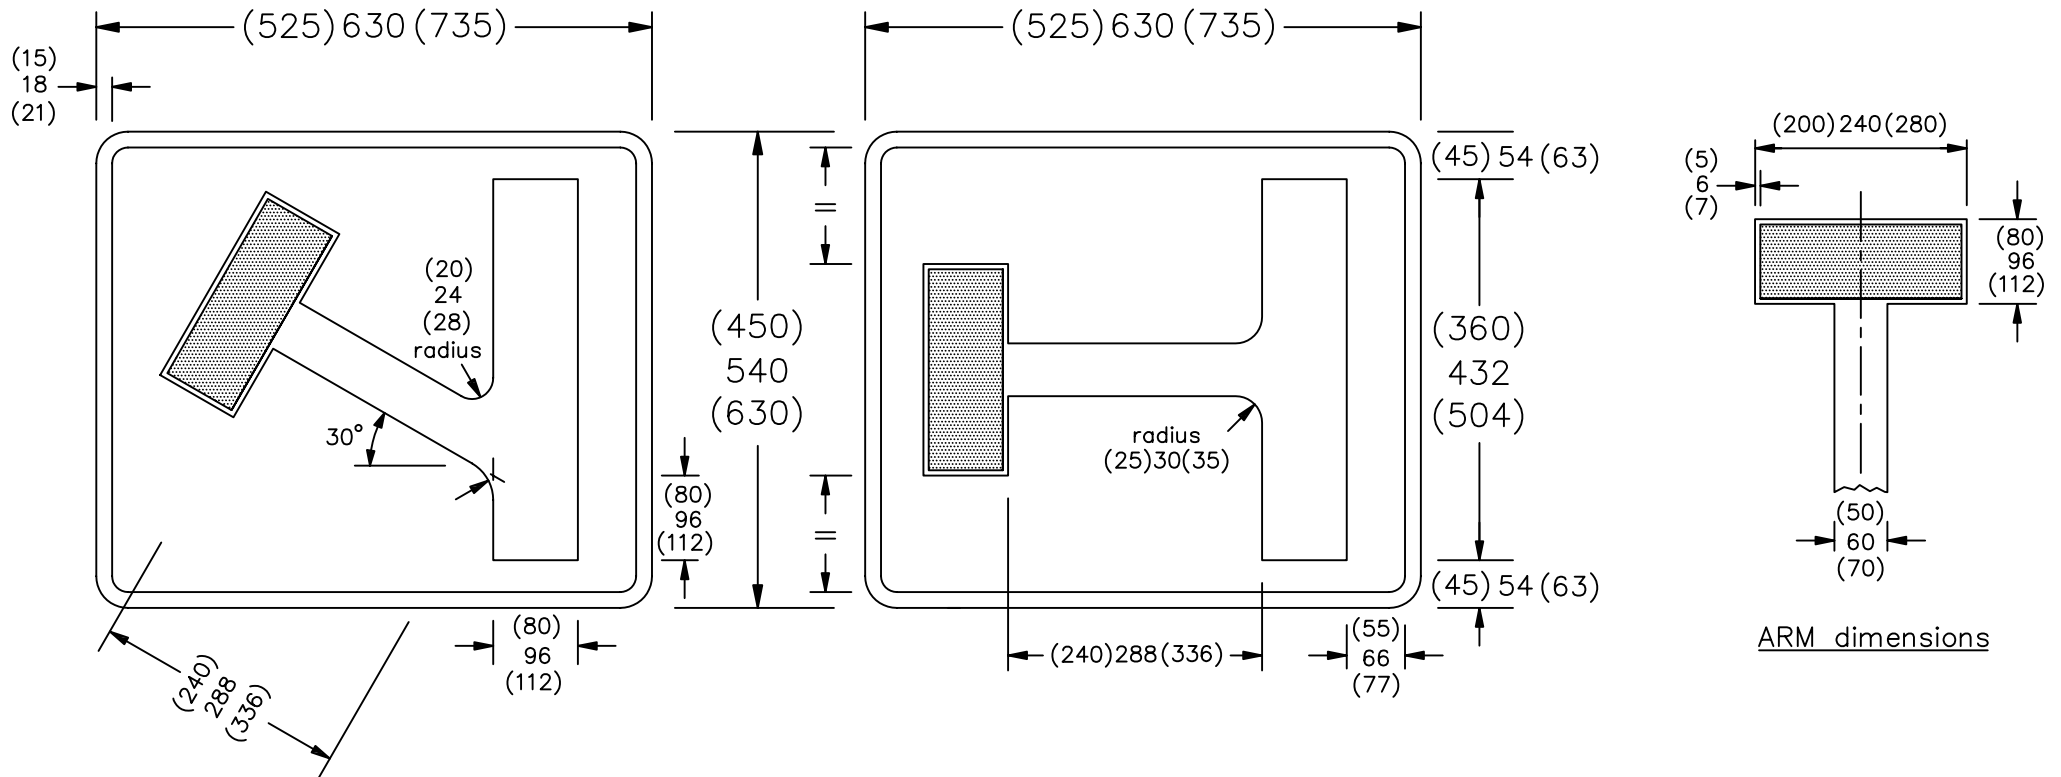

Drawing No.  
P 817

© CROWN COPYRIGHT

NOTES: 1. COLOURS : Background ----- BLUE  
Border, Symbol &  
Surround of Bar --- WHITE  
Bar ----- RED

VARIANT

P817

Before using this drawing, confirm that it has not been superseded.

<p><b>Department for Transport</b></p>	Title:	Informatory Signs	Issue:	Date:	Drawn by:	Dimensions:	Drawing No.
		NO THROUGH ROAD LEADING OFF A JUNCTION AHEAD	A:	11.7.94	S.P.	MILLIMETRES	P 817
			B:	2.8.04	Approved by:		
			C:		R.M.		