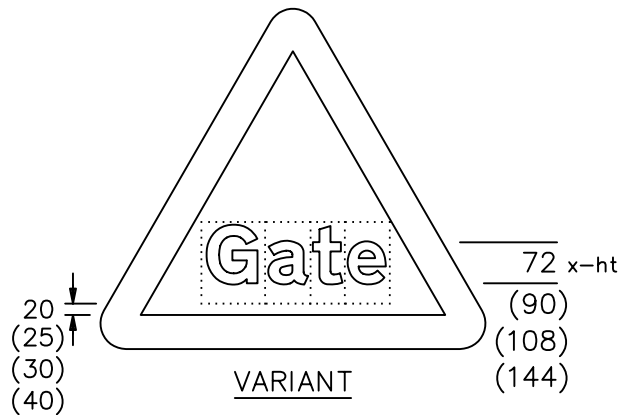

Drawing No.  
P 554

Related Drawing  
P 500

Before using this drawing, confirm that it has not been superseded.

© CROWN COPYRIGHT

NOTES:- 1. Other dimensions for the triangle are shown on P 500.

- 2. The legend is from the Transport Heavy alphabet.
- 3. The tile outlines do not form part of the signs.
- 4. COLOURS : Border ----- RED  
Background ---- WHITE  
Legend ----- BLACK

The triangle heights are the same for the variants

P554

Department for  
**Transport**

Title: Warning Signs  
WORDED WARNING SIGN (FORD)  
and VARIANTS

Issue: A: 27.6.94  
B: 25.7.95  
C: 13.11.02

Date: S.P.  
Approved by: R.M.

Dimensions: MILLIMETRES

Drawing No. P 554