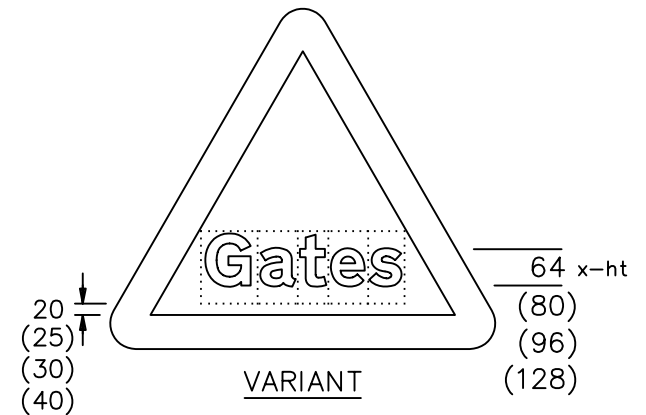

Drawing No.  
P 554

Related Drawing  
P 500

Before using this drawing, confirm that it has not been superseded.

© CROWN COPYRIGHT

NOTES:- 1. Other dimensions for the triangle are shown on P 500.

- 2. The legend is from the Transport Heavy alphabet.
- 3. The tile outlines do not form part of the signs.
- 4. COLOURS : Border ----- RED  
Background ---- WHITE  
Legend ----- BLACK

The triangle heights are the same for the variants

P554

Department for  
**Transport**

Title: Warning Signs  
WORDED WARNING SIGN (FORD)  
and VARIANTS

Issue: A: 27.6.94  
B: 25.7.95  
C: 13.11.02

Date: S.P.  
Approved by: R.M.

Dimensions: MILLIMETRES

Drawing No. P 554