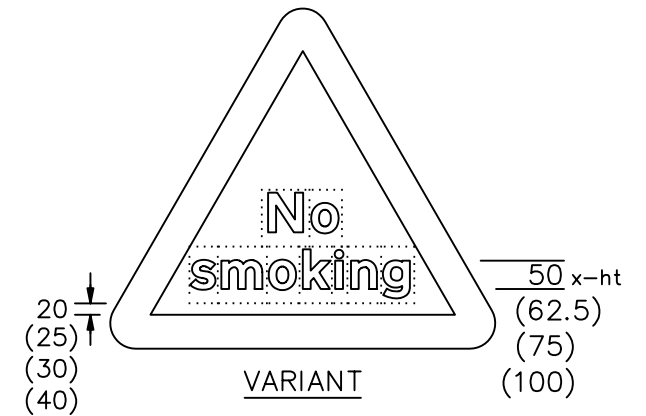

Drawing No.  
P 554

Related Drawing  
P 500

Before using this drawing, confirm that it has not been superseded.

© CROWN COPYRIGHT

NOTES:- 1. Other dimensions for the triangle are shown on P 500.

- 2. The legend is from the Transport Heavy alphabet.
- 3. The tile outlines do not form part of the signs.
- 4. COLOURS : Border ----- RED  
Background ---- WHITE  
Legend ----- BLACK

The triangle heights are the same for the variants

P554

Department for  
**Transport**

Title: Warning Signs  
WORDED WARNING SIGN (FORD)  
and VARIANTS

Issue: A: 27.6.94  
B: 25.7.95  
C: 13.11.02

Date: S.P.  
Approved by: R.M.

Dimensions: MILLIMETRES

Drawing No. P 554