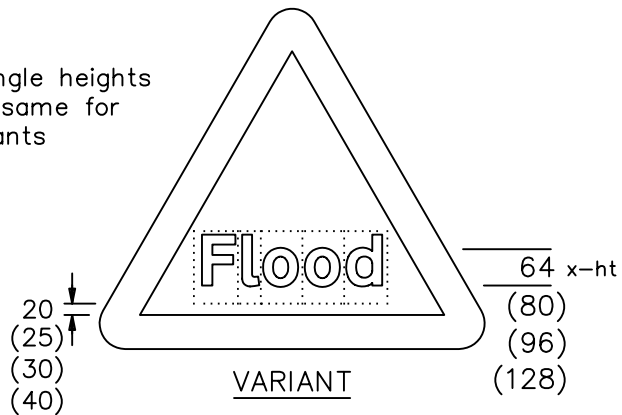

Drawing No.  
P 554

Related Drawing  
P 500

Before using this drawing, confirm that it has not been superseded.

© CROWN COPYRIGHT

NOTES:- 1. Other dimensions for the triangle are shown on P 500.

- 2. The legend is from the Transport Heavy alphabet.
- 3. The tile outlines do not form part of the signs.
- 4. COLOURS : Border ----- RED  
Background ---- WHITE  
Legend ----- BLACK

The triangle heights are the same for the variants

P554

Department for  
**Transport**

Title: Warning Signs  
WORDED WARNING SIGN (FORD)  
and VARIANTS

Issue: A: 27.6.94  
B: 25.7.95  
C: 13.11.02

Date: S.P.  
Approved by: R.M.

Dimensions: MILLIMETRES

Drawing No. P 554