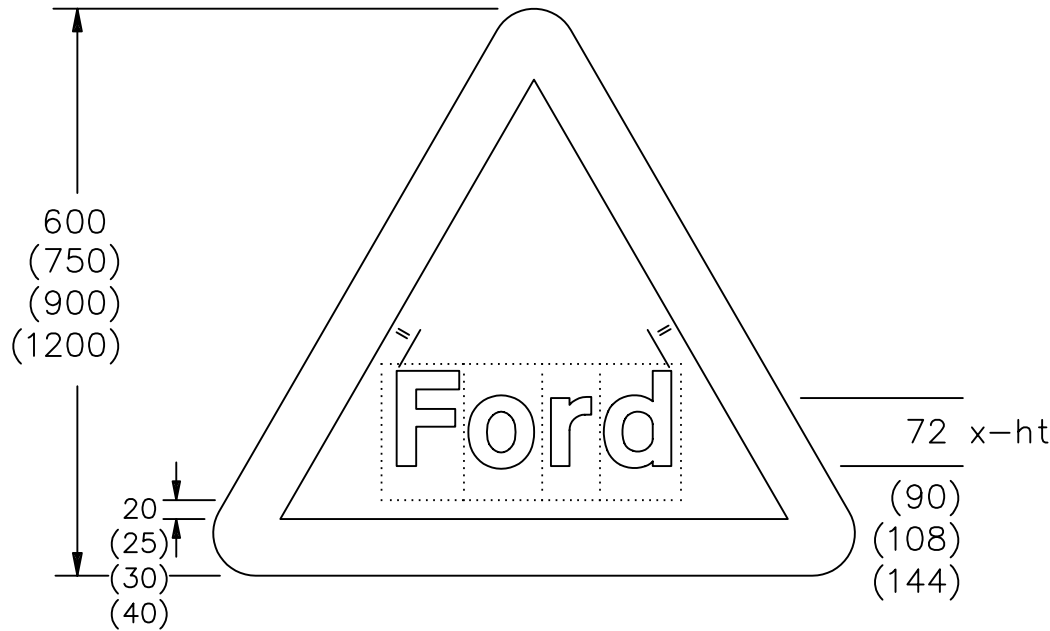

Drawing No.  
P 554

Related Drawing  
P 500

Before using this drawing, confirm that it has not been superseded.

© CROWN COPYRIGHT

NOTES:- 1. Other dimensions for the triangle are shown on P 500.

- 2. The legend is from the Transport Heavy alphabet.
- 3. The tile outlines do not form part of the signs.
- 4. COLOURS : Border ----- RED  
Background ---- WHITE  
Legend ----- BLACK

The triangle heights are the same for the variants

P554

Department for  
**Transport**

Title: Warning Signs  
WORDED WARNING SIGN (FORD)  
and VARIANTS

Issue: A: 27.6.94  
B: 25.7.95  
C: 13.11.02

Date: S.P.  
Approved by: R.M.

Dimensions: MILLIMETRES

Drawing No. P 554