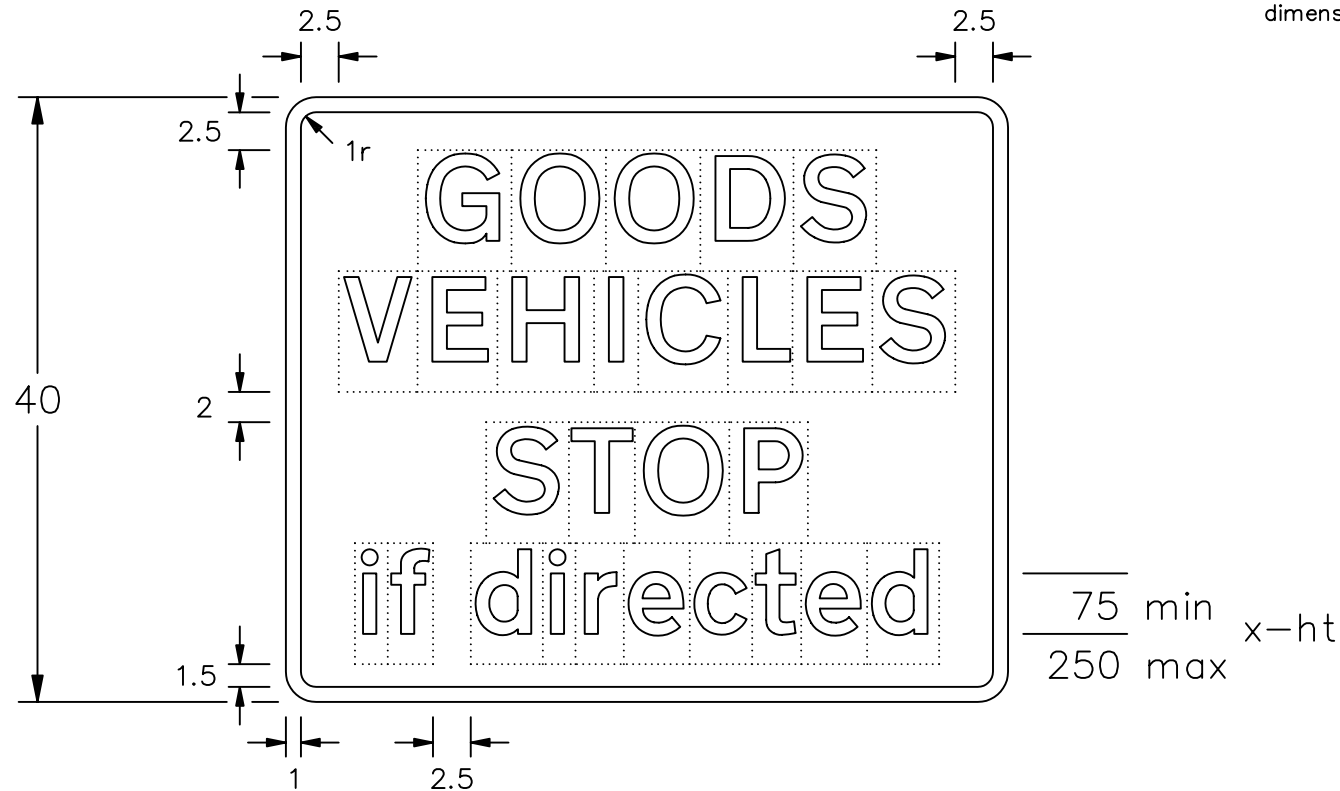

Drawing No.
P 830.2

© CROWN COPYRIGHT

- NOTES: 1. The legend is from the Transport Medium alphabet at the x-heights shown.
2. The tile outlines do not form part of the sign.
3. COLOURS : Background ----- BLUE
Legend & Border ---- WHITE
4. DIMENSIONS : x-heights are in millimetres, other dimensions are in stroke widths. (4sw = x-height)

P830X2

Before using this drawing, confirm that it has not been superseded.

Department for
Transport

Title: Informatory Signs
GOODS VEHICLES MAY BE
DIRECTED TO STOP

Issue: Date: Drawn by:
A: 12.7.94 R.M/S.P.
B: 23.8.04 Approved by:
C: R.M.

Dimensions:
SEE
NOTE 4

Drawing No.
P 830.2