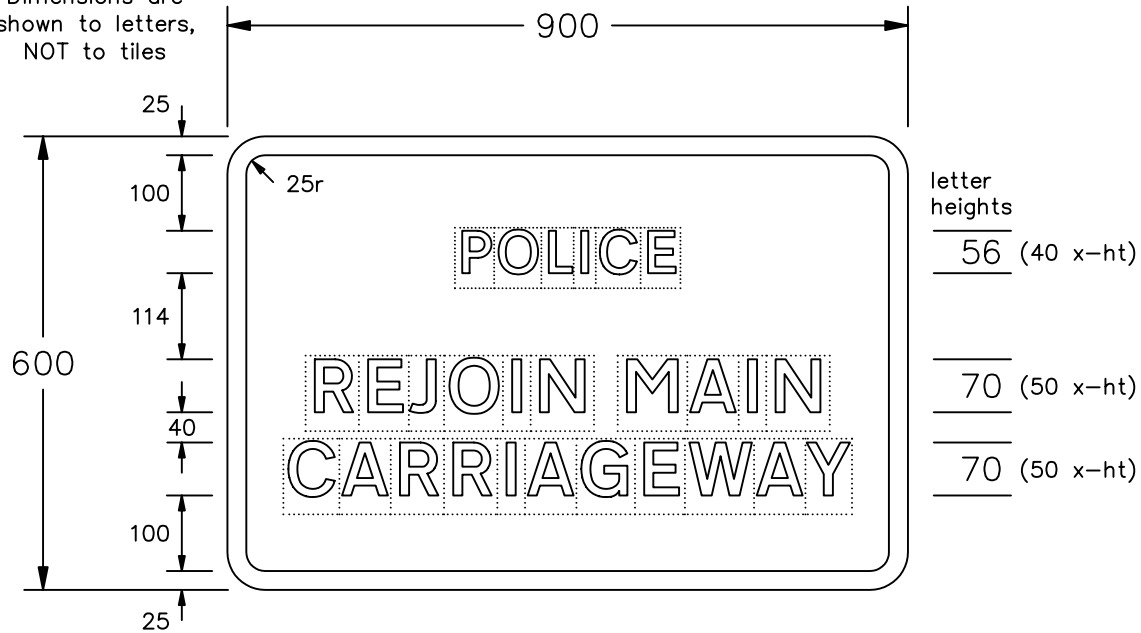

Drawing No.
P 829.4

© CROWN COPYRIGHT

- NOTES: 1. The legend is from the Transport Medium alphabet at the x-heights shown.
2. The tile outlines do not form part of the signs.
3. COLOURS : Background ----- BLUE
Legend & Border ---- WHITE

Dimensions are shown to letters, NOT to tiles

P829x4

Before using this drawing, confirm that it has not been superseded.

Department for
Transport

Title: Informatory Signs
POLICE
REJOIN MAIN CARRIAGEWAY

Issue: Date: Drawn by:
A: 12.7.94 S.P.
B: 18.8.04 Approved by:
C: R.M.

Dimensions:
MILLIMETRES

Drawing No.
P 829.4