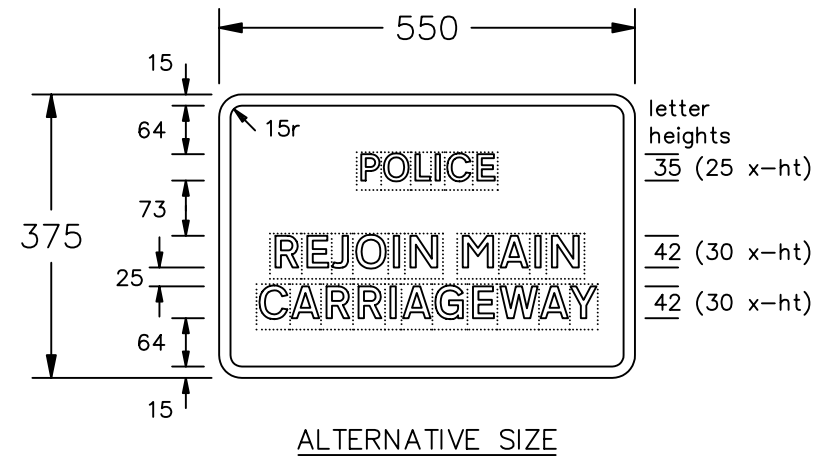

Drawing No.
P 829.4

© CROWN COPYRIGHT

- NOTES: 1. The legend is from the Transport Medium alphabet at the x-heights shown.
2. The tile outlines do not form part of the signs.
3. COLOURS : Background ----- BLUE
Legend & Border ---- WHITE

Dimensions are shown to letters, NOT to tiles

P829x4

Before using this drawing, confirm that it has not been superseded.

Department for
Transport

Title: Informatory Signs
POLICE
REJOIN MAIN CARRIAGEWAY

Issue: Date: Drawn by:
A: 12.7.94 S.P.
B: 18.8.04 Approved by:
C: R.M.

Dimensions:
MILLIMETRES

Drawing No.
P 829.4