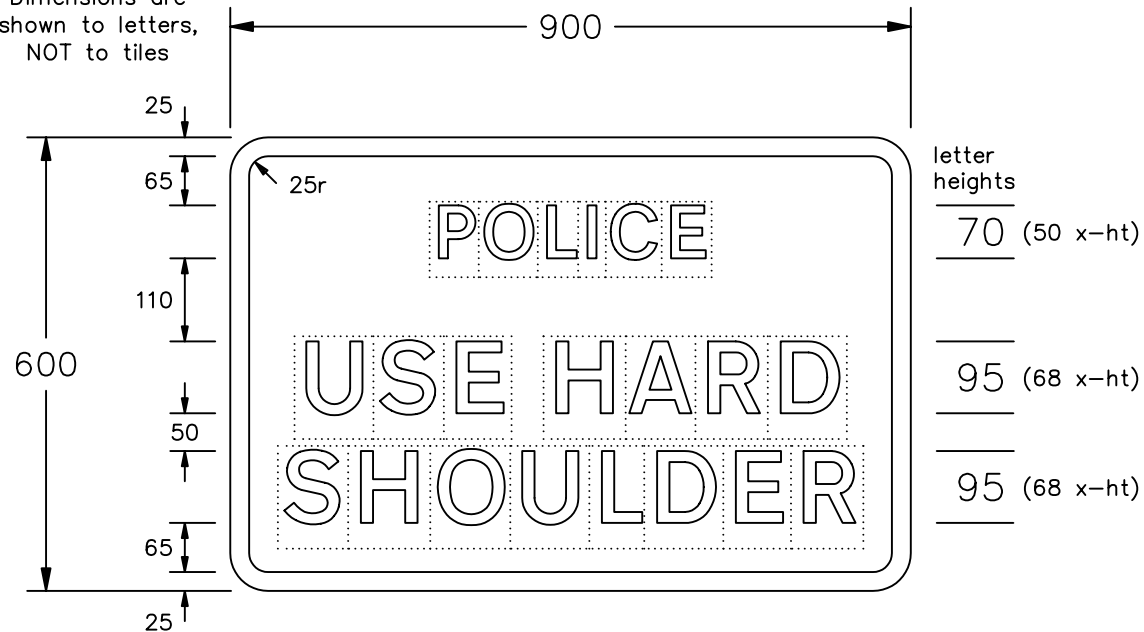

Drawing No.
P 829.3

© CROWN COPYRIGHT

- NOTES: 1. The legend is from the Transport Medium alphabet at the x-heights shown.
2. The tile outlines do not form part of the signs.
3. COLOURS : Background ----- BLUE
Legend & Border ---- WHITE

Dimensions are shown to letters, NOT to tiles

ALTERNATIVE SIZE

P829x3

Before using this drawing, confirm that it has not been superseded.

Department for
Transport

Title: Informatory Signs
POLICE – USE HARD SHOULDER

Issue: Date: Drawn by:
A: 12.7.94 S.P.
B: 18.8.04 Approved by:
C: R.M.

Dimensions:
MILLIMETRES

Drawing No.
P 829.3