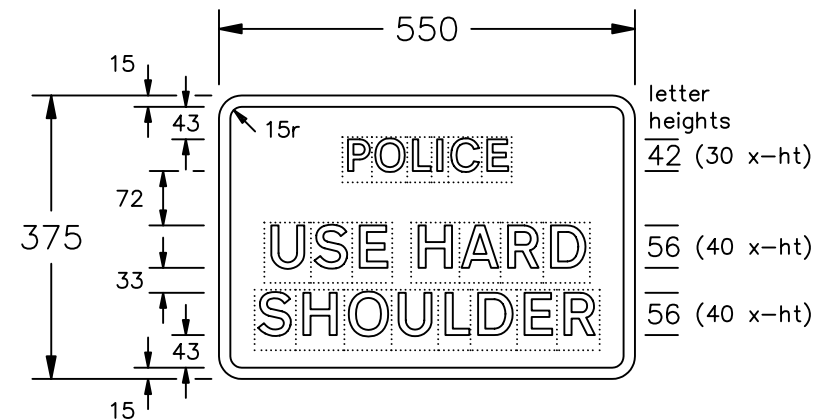

Drawing No.
P 829.3

© CROWN COPYRIGHT

- NOTES: 1. The legend is from the Transport Medium alphabet at the x-heights shown.
2. The tile outlines do not form part of the signs.
3. COLOURS : Background ----- BLUE
Legend & Border ---- WHITE

Dimensions are shown to letters, NOT to tiles

ALTERNATIVE SIZE

P829x3

Before using this drawing, confirm that it has not been superseded.

Department for
Transport

Title: Informatory Signs
POLICE – USE HARD SHOULDER

Issue: Date: Drawn by:
A: 12.7.94 S.P.
B: 18.8.04 Approved by:
C: R.M.

Dimensions:
MILLIMETRES

Drawing No.
P 829.3