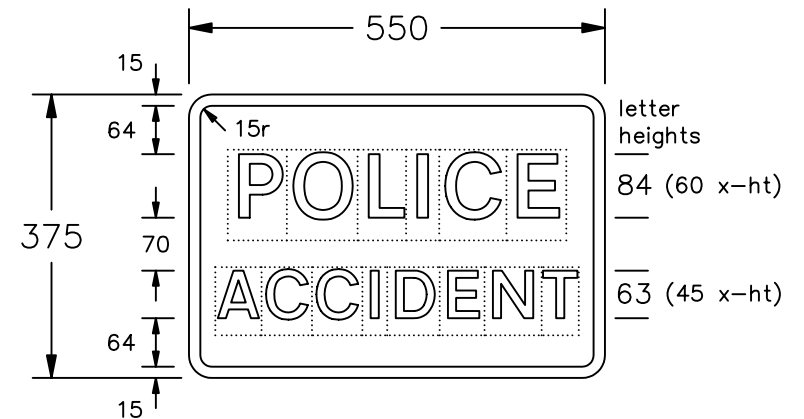

Drawing No.
P 829.2

© CROWN COPYRIGHT

- NOTES: 1. The legend is from the Transport Medium alphabet at the x-heights shown.
2. The tile outlines do not form part of the signs.
3. COLOURS : Background ----- BLUE
Legend & Border ---- WHITE

Dimensions are shown to letters, NOT to tiles

ALTERNATIVE SIZE

P829x2

Before using this drawing, confirm that it has not been superseded.

**Department for
Transport**

Title: Informatory Signs
POLICE — ACCIDENT

Issue: Date: Drawn by:
A: 12.7.94 S.P.
B: 17.8.04 Approved by:
C: R.M.

Dimensions:
MILLIMETRES

Drawing No.
P 829.2