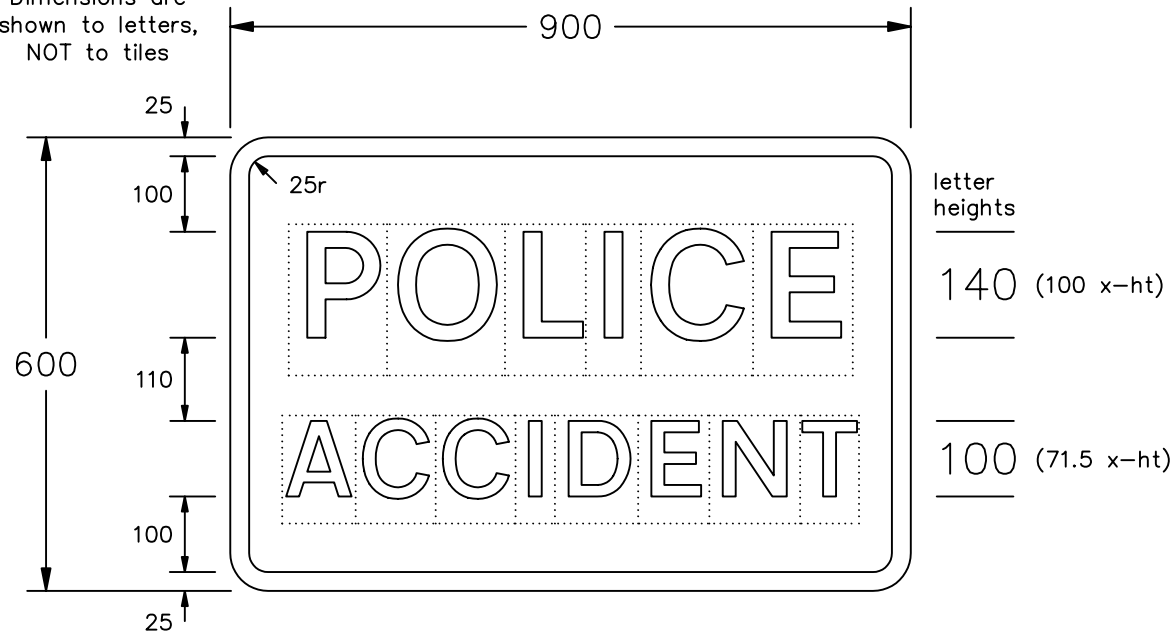

Drawing No.
P 829.2

© CROWN COPYRIGHT

- NOTES: 1. The legend is from the Transport Medium alphabet at the x-heights shown.
2. The tile outlines do not form part of the signs.
3. COLOURS : Background ----- BLUE
Legend & Border ---- WHITE

Dimensions are shown to letters, NOT to tiles

ALTERNATIVE SIZE

P829x2

Before using this drawing, confirm that it has not been superseded.

**Department for
Transport**

Title: Informatory Signs
POLICE — ACCIDENT

Issue: Date: Drawn by:
A: 12.7.94 S.P.
B: 17.8.04 Approved by:
C: R.M.

Dimensions:
MILLIMETRES

Drawing No.
P 829.2