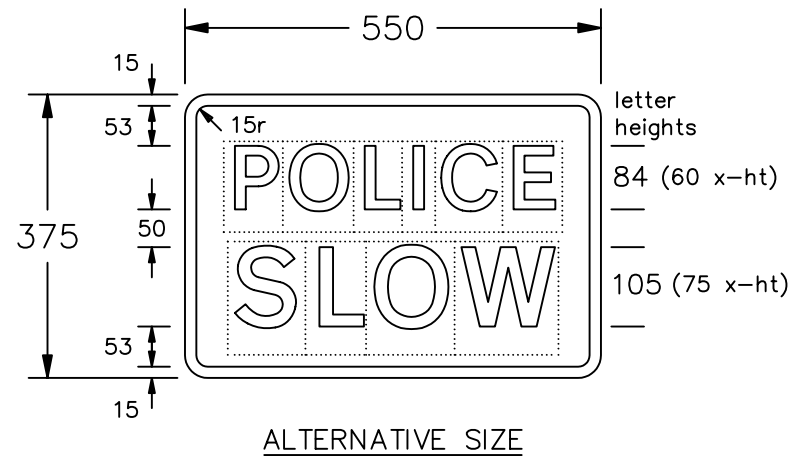

Drawing No.
P 829.1

© CROWN COPYRIGHT

- NOTES: 1. The legend is from the Transport Medium alphabet at the x-heights shown.
2. The tile outlines do not form part of the signs.
3. COLOURS : Background ----- BLUE
Legend & Border ---- WHITE

Dimensions are shown to letters, NOT to tiles

P829x1

Before using this drawing, confirm that it has not been superseded.

Department for
Transport

Title: Informatory Signs
POLICE — SLOW

Issue: Date: Drawn by:
A: 12.7.94 S.P.
B: 17.8.04 Approved by:
C: R.M.

Dimensions:
MILLIMETRES

Drawing No.
P 829.1