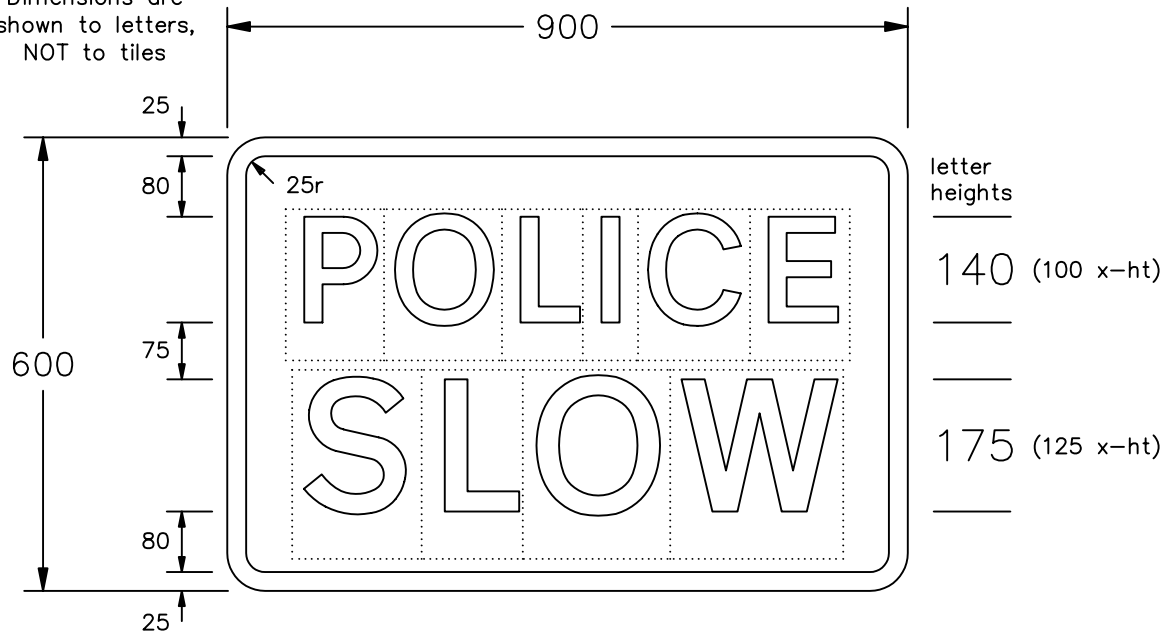

Drawing No.
P 829.1

© CROWN COPYRIGHT

- NOTES: 1. The legend is from the Transport Medium alphabet at the x-heights shown.
2. The tile outlines do not form part of the signs.
3. COLOURS : Background ----- BLUE
Legend & Border ---- WHITE

Dimensions are shown to letters, NOT to tiles

P829x1

Before using this drawing, confirm that it has not been superseded.

Department for
Transport

Title: Informatory Signs
POLICE — SLOW

Issue: Date: Drawn by:
A: 12.7.94 S.P.
B: 17.8.04 Approved by:
C: R.M.

Dimensions:
MILLIMETRES

Drawing No.
P 829.1