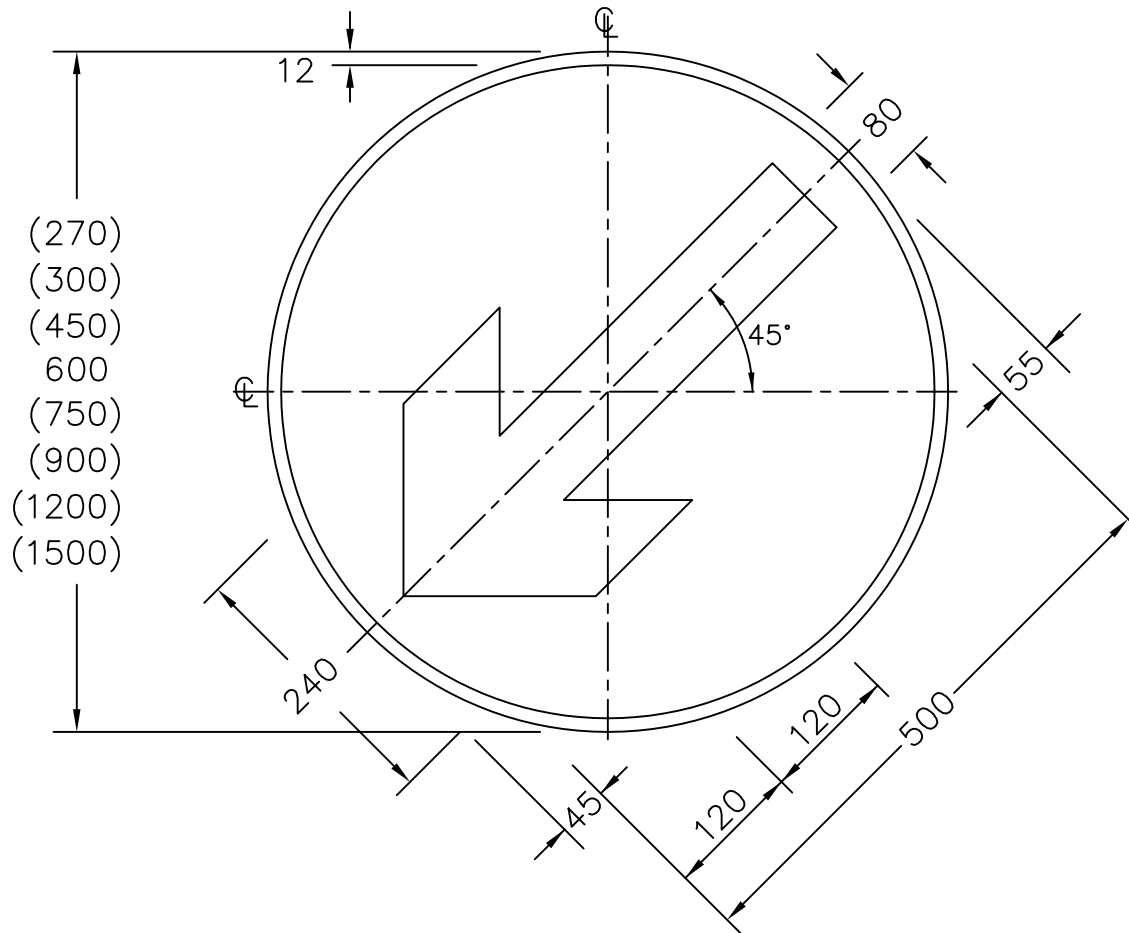

Drawing No.
P 610

© CROWN COPYRIGHT

- NOTES: 1. All 600mm dia sign dimensions shall be varied proportionally for the other roundel sizes.
2. COLOURS : Background ----- BLUE
Arrow & Border --- WHITE
3. This sign is the same design as P606

VARIANT

KEEP RIGHT

P610

Before using this drawing, confirm that it has not been superseded.

Department for
Transport

Title: Regulatory Sign
KEEP LEFT and variant

Issue: Date:
A: 4.7.94
B: 14.11.02
C:

Drawn by: S.P.
Approved by: R.M.

Dimensions:
MILLIMETRES

Drawing No.
P 610