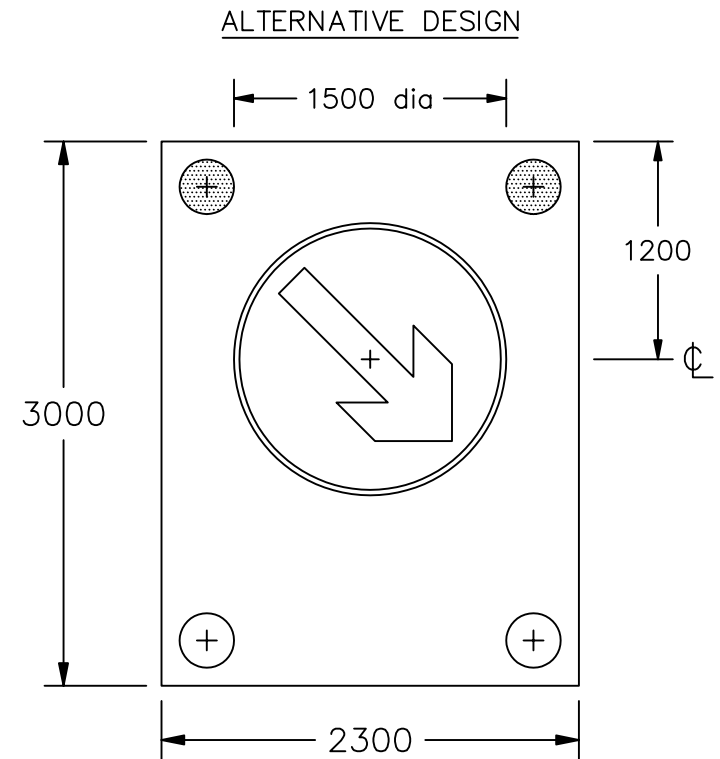

Drawing No.
P 7403

Related Drawing
P 610

Before using this drawing, confirm
that it has not been superseded.

© CROWN COPYRIGHT

NOTES: 1. Details of the "Keep Right" sign are given on drawing P 610.

2. COLOURS : Backing board ----- YELLOW
 "Keep Right" sign ---- see drawing P 610
 Flashing lanterns ----- AMBER (Signal Yellow)

P7403

**Department for
Transport**

Title: Vehicle Mounted Sign
 KEEP RIGHT OF
 MOBILE ROAD WORKS VEHICLE

Issue: Date:
 A: 27.11.95
 B: 19.1.05
 C:

Drawn by:
 S.P.
 Approved by:
 R.M.

Dimensions:
 MILLIMETRES

Drawing No.
 P 7403