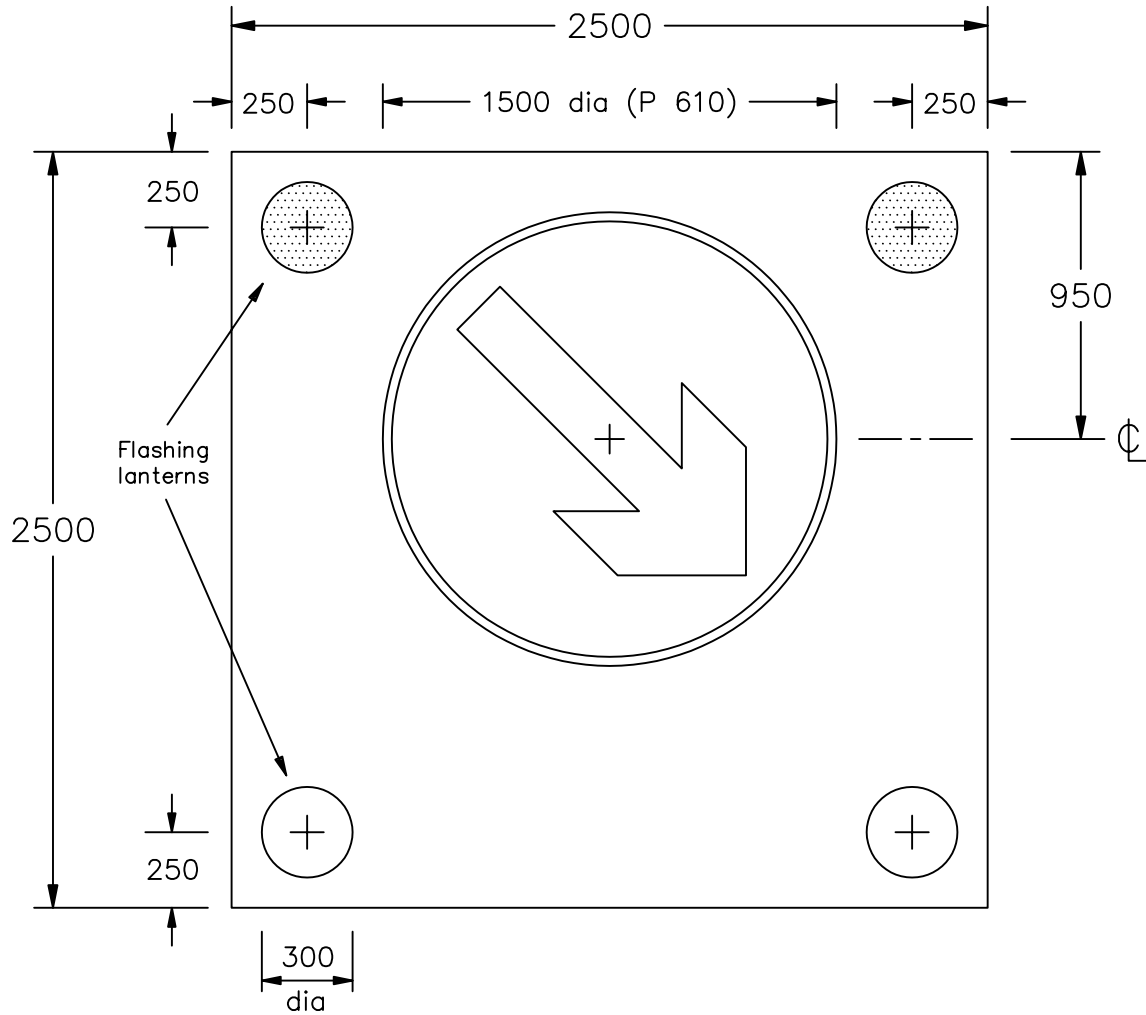

Drawing No.
P 7403

Related Drawing
P 610

Before using this drawing, confirm
that it has not been superseded.

© CROWN COPYRIGHT

NOTES: 1. Details of the "Keep Right" sign are given on drawing P 610.

2. COLOURS : Backing board ----- YELLOW
 "Keep Right" sign ---- see drawing P 610
 Flashing lanterns ----- AMBER (Signal Yellow)

P7403

**Department for
Transport**

Title: Vehicle Mounted Sign
 KEEP RIGHT OF
 MOBILE ROAD WORKS VEHICLE

Issue: Date:
 A: 27.11.95
 B: 19.1.05
 C:

Drawn by:
 S.P.
 Approved by:
 R.M.

Dimensions:
 MILLIMETRES

Drawing No.
 P 7403