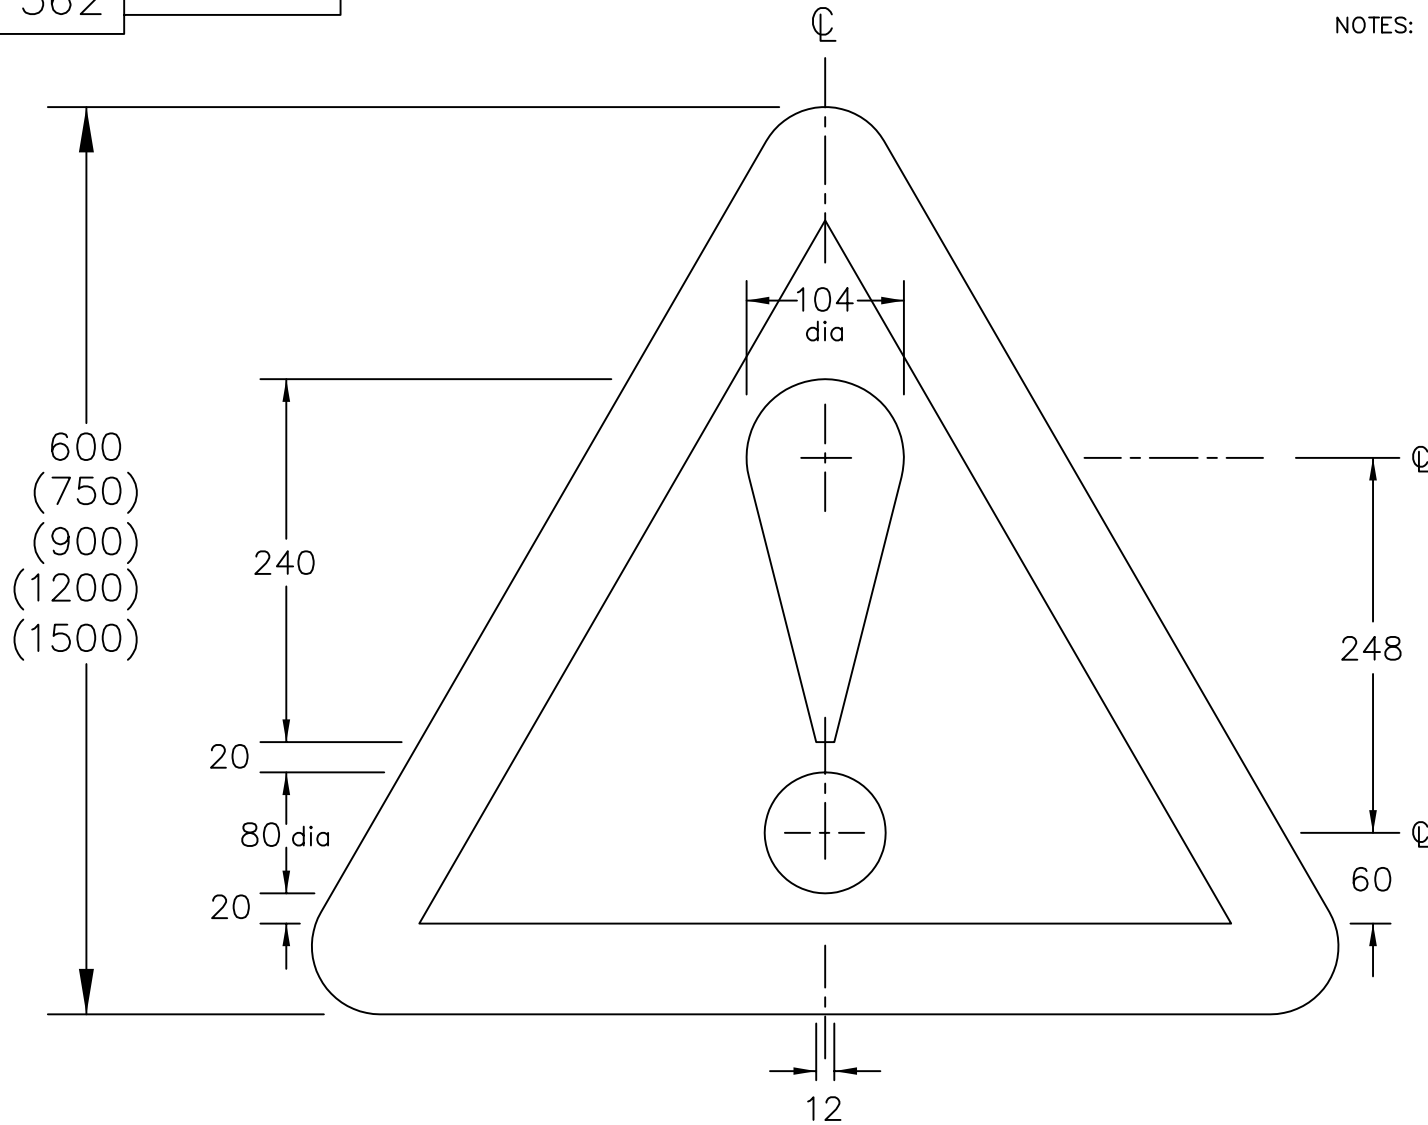

Drawing No.  
P 562

Related Drawing  
P 500

© CROWN COPYRIGHT

NOTES: 1. Other dimensions for the triangle are shown on drawing P 500.

2. All 600mm sign dimensions shall be varied proportionally for the other triangle heights.

3. COLOURS : Border ----- RED  
Background --- WHITE  
Symbol ----- BLACK

P562

Before using this drawing, confirm that it has not been superseded.

Department for  
**Transport**

Title: Warning Sign  
OTHER DANGER AHEAD

Issue: Date:  
A: 28.6.94  
B: 7.7.04  
C:

Drawn by:  
S.P.  
Approved by:  
R.M.

Dimensions:  
MILLIMETRES

Drawing No.  
P 562