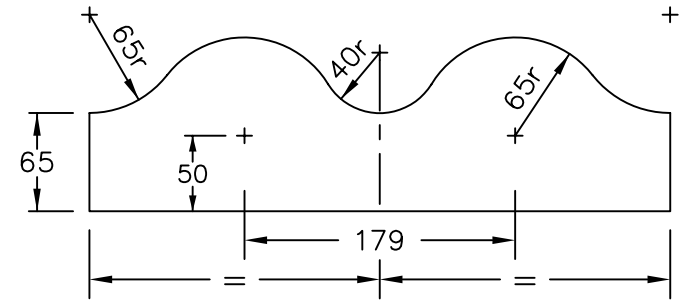

Drawing No.
P 556

Related Drawing
P 500

© CROWN COPYRIGHT

NOTES : 1. Other dimensions for the triangle are shown on drawing P 500.

2. All 600mm sign dimensions shall be varied proportionally for the other triangle heights.

3. COLOURS : Border ----- RED
Background ---- WHITE
Symbol ----- BLACK

Symbol details for 600mm sign

P556

Before using this drawing, confirm that it has not been superseded.

<p>Department for Transport</p>	<p>Title: Warning Sign UNEVEN ROAD AHEAD</p>	<p>Issue: A: 28.6.94</p>	<p>Date: S.P.</p>	<p>Drawn by:</p>	<p>Dimensions: MILLIMETRES</p>	<p>Drawing No. P 556</p>
		<p>B: 6.7.04</p>	<p>Approved by: R.M.</p>			
		<p>C:</p>				