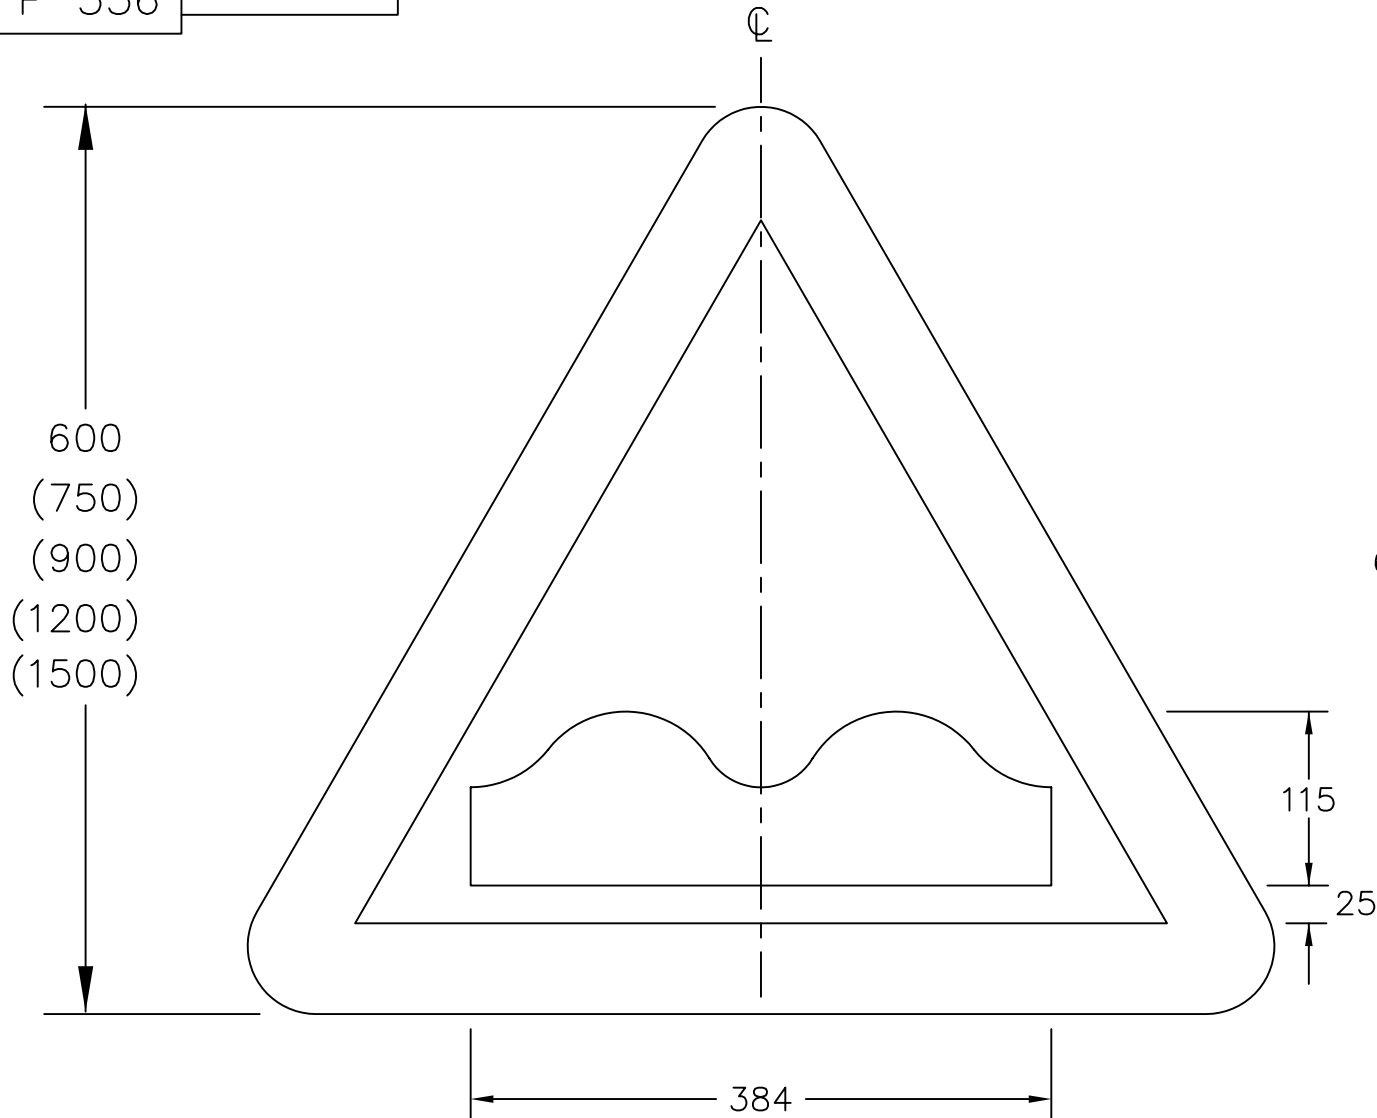

Drawing No.
P 556

Related Drawing
P 500

© CROWN COPYRIGHT

NOTES : 1. Other dimensions for the triangle are shown on drawing P 500.

2. All 600mm sign dimensions shall be varied proportionally for the other triangle heights.

3. COLOURS : Border ----- RED
Background ---- WHITE
Symbol ----- BLACK

Symbol details for 600mm sign

P556

Before using this drawing, confirm that it has not been superseded.

<p>Department for Transport</p>	<p>Title: Warning Sign UNEVEN ROAD AHEAD</p>	<p>Issue: A: 28.6.94</p>	<p>Date: S.P.</p>	<p>Drawn by:</p>	<p>Dimensions: MILLIMETRES</p>	<p>Drawing No. P 556</p>
		<p>B: 6.7.04</p>	<p>Approved by: R.M.</p>			
		<p>C:</p>				