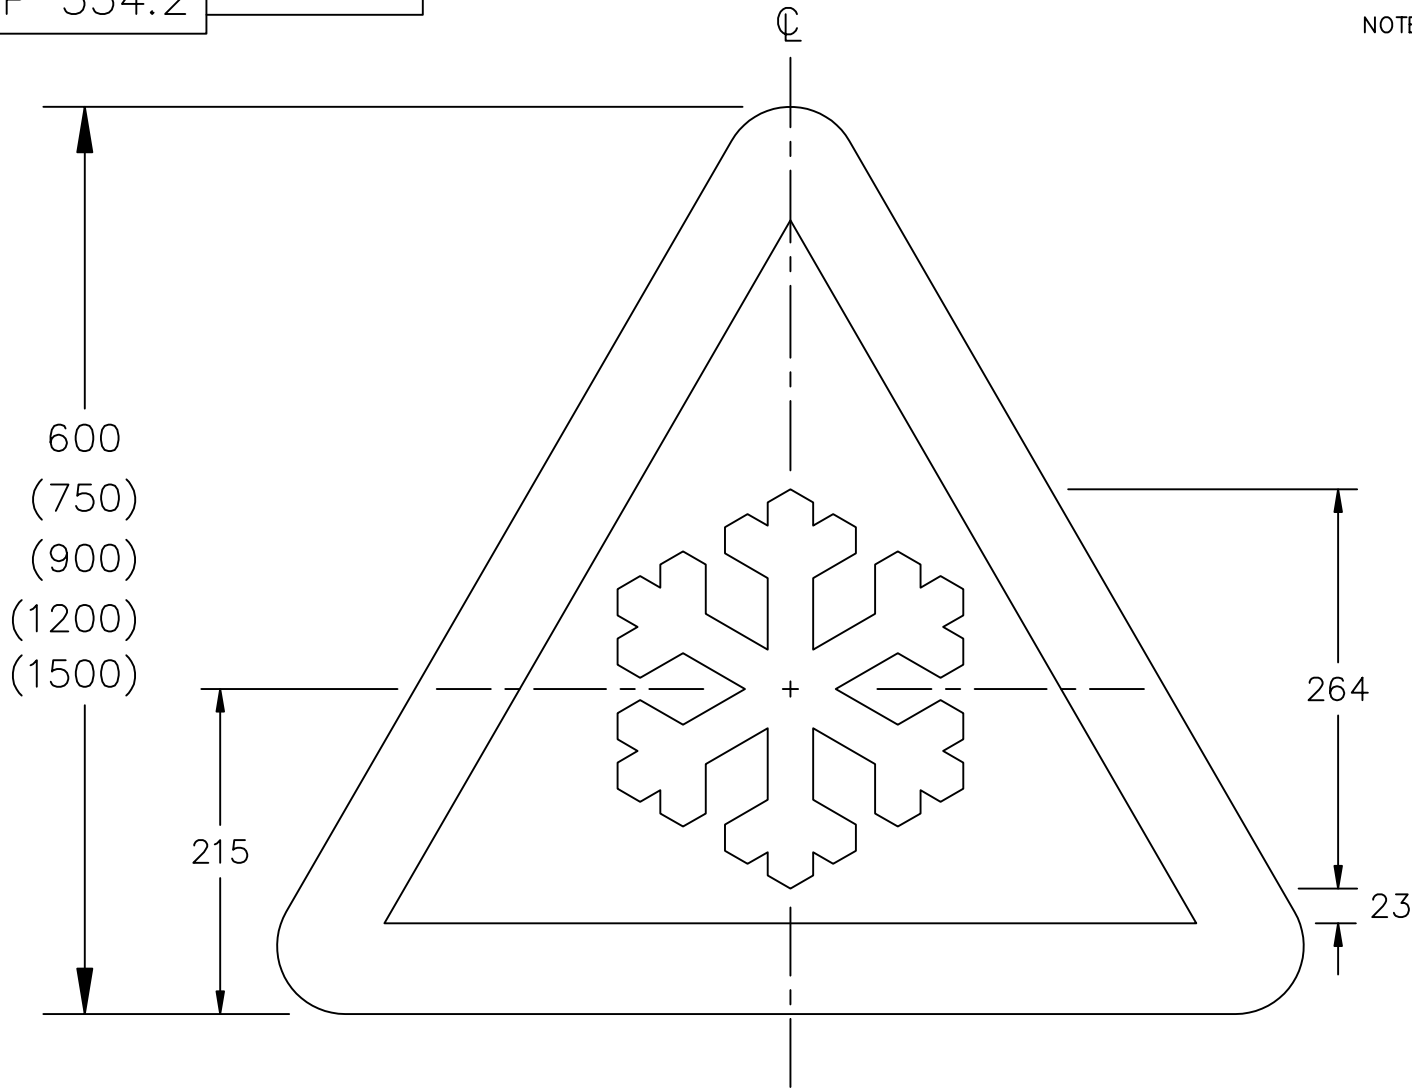

Drawing No.  
P 554.2

Related Drawing  
P 500

© CROWN COPYRIGHT

NOTES : 1. Other dimensions for the triangle are shown on drawing P 500.

2. All 600mm sign dimensions shall be varied proportionally for the other triangle heights.

3. COLOURS : Border ----- RED  
Background ---- WHITE  
Symbol ----- BLACK

P554x2

Before using this drawing, confirm that it has not been superseded.

**Department for  
Transport**

Title: Warning Sign  
RISK of ICE or  
PACKED SNOW AHEAD

Issue: Date:  
A: 28.6.94  
B: 5.7.04  
C:

Drawn by: S.P.  
Approved by: R.M.

Dimensions:  
MILLIMETRES

Drawing No.  
P 554.2