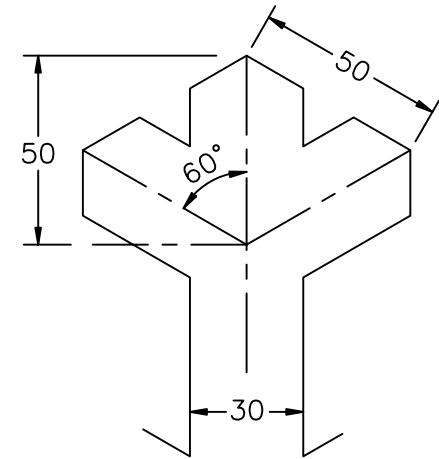

Drawing No.  
P 554.2

Related Drawing  
P 500

© CROWN COPYRIGHT

NOTES : 1. Other dimensions for the triangle are shown on drawing P 500.

2. All 600mm sign dimensions shall be varied proportionally for the other triangle heights.

3. COLOURS : Border ----- RED  
Background ---- WHITE  
Symbol ----- BLACK

P554x2

Before using this drawing, confirm that it has not been superseded.

**Department for  
Transport**

Title: Warning Sign  
RISK of ICE or  
PACKED SNOW AHEAD

Issue: Date:  
A: 28.6.94  
B: 5.7.04  
C:

Drawn by: S.P.  
Approved by: R.M.

Dimensions:  
MILLIMETRES

Drawing No.  
P 554.2