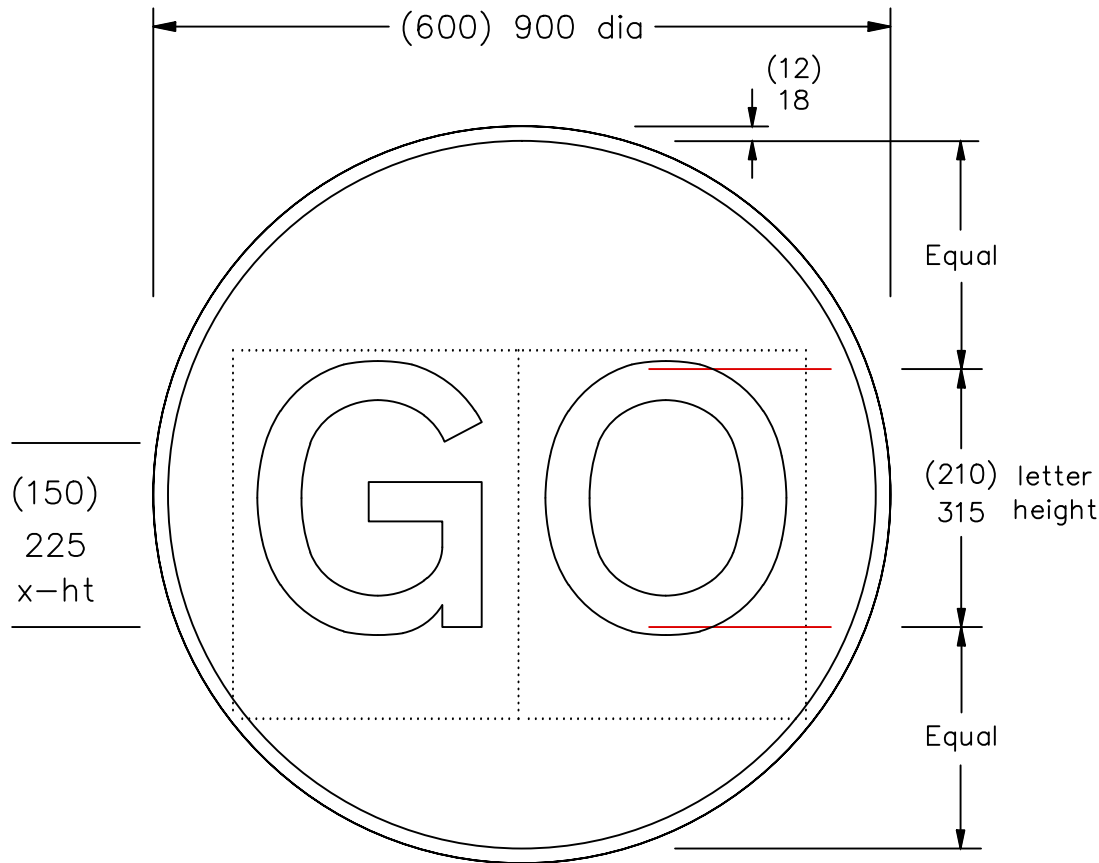

Drawing No.  
P 7024

© CROWN COPYRIGHT

- NOTES: 1. The legend is from the Transport Medium alphabet at the x-heights shown.
2. The letters (not tiles) are centred horizontally on the sign.
3. The tile outlines do not form part of the sign.

COLOURS : Background ----- DARK GREEN  
Legend & Border ---- WHITE

P7024

Before using this drawing, confirm that it has not been superseded.

	Title : Regulatory Sign  MANUALLY OPERATED GO SIGN	Issue :	Date :	Drawn by :	Dimensions :	Drawing No.  P 7024
		A :	14.11.95	S.P.	MILLIMETRES	
		B :	7.1.05	Approved by :		
		C :	11.11.11	R.M.		