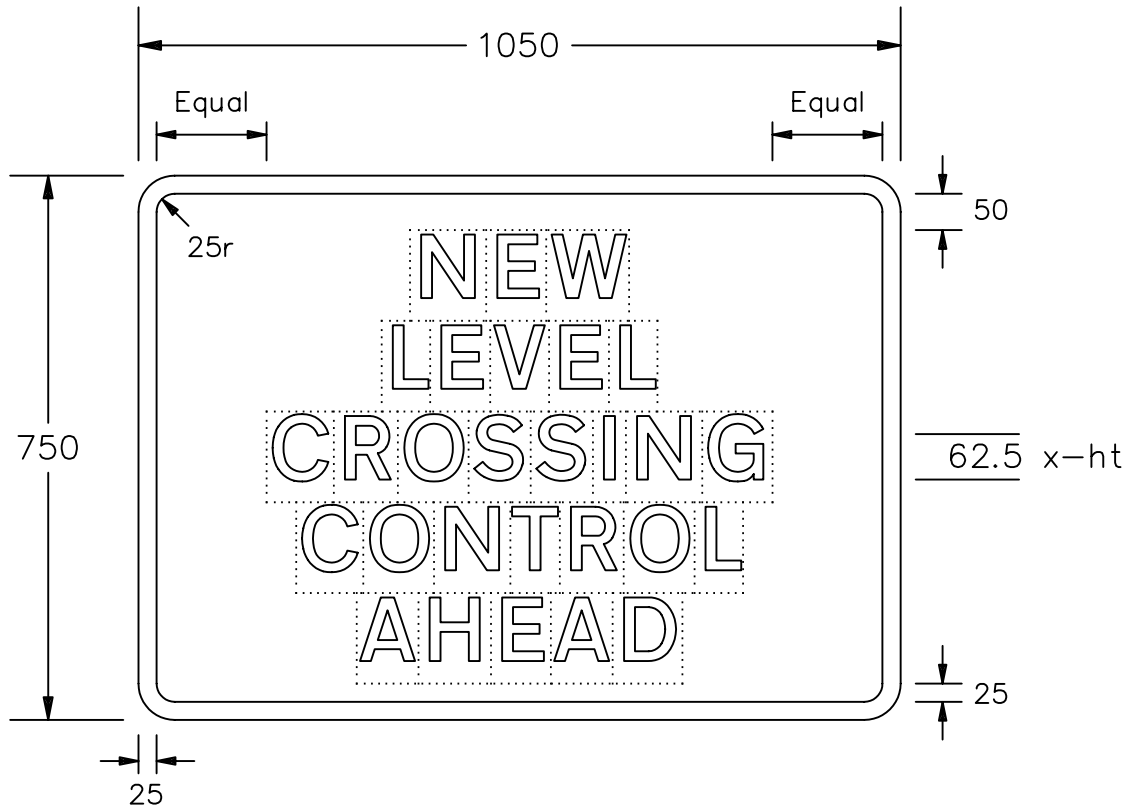

Drawing No.
P 790

© CROWN COPYRIGHT

- NOTES: 1. The legend is from the Transport Medium alphabet at the x-heights shown.
2. The tile outlines do not form part of the signs.
3. COLOURS : Background ----- RED
Legend & Border --- WHITE

P790

Before using this drawing, confirm that it has not been superseded.

| | | | | | |
|-------------------------------------|---|-------------------|-------------------|-------------------------|----------------------|
| Department for Transport | Title: Warning Signs NEW LEVEL CROSSING CONTROL AHEAD | Issue: A: 27.9.94 | Date: R.M. | Dimensions: MILLIMETRES | Drawing No. P 790 |
| | | B: 8.7.03 | Approved by: R.M. | | |
| | | C: | | | |