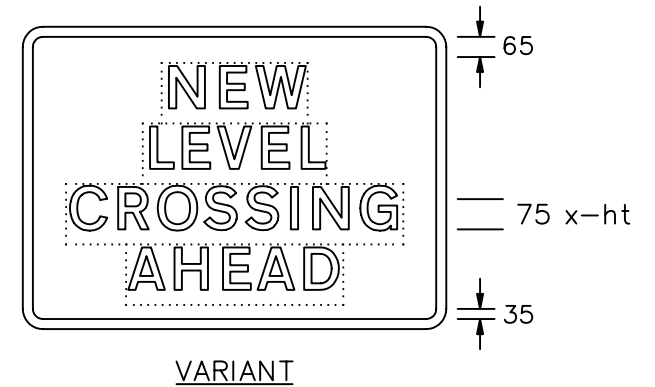

Drawing No.
P 790

© CROWN COPYRIGHT

- NOTES: 1. The legend is from the Transport Medium alphabet at the x-heights shown.
2. The tile outlines do not form part of the signs.
3. COLOURS : Background ----- RED
Legend & Border --- WHITE

P790

Before using this drawing, confirm that it has not been superseded.

| | | | | | |
|-------------------------------------|---|-------------------|-------------------|-------------------------|----------------------|
| Department for Transport | Title: Warning Signs NEW LEVEL CROSSING CONTROL AHEAD | Issue: A: 27.9.94 | Date: R.M. | Dimensions: MILLIMETRES | Drawing No. P 790 |
| | | B: 8.7.03 | Approved by: R.M. | | |
| | | C: | | | |