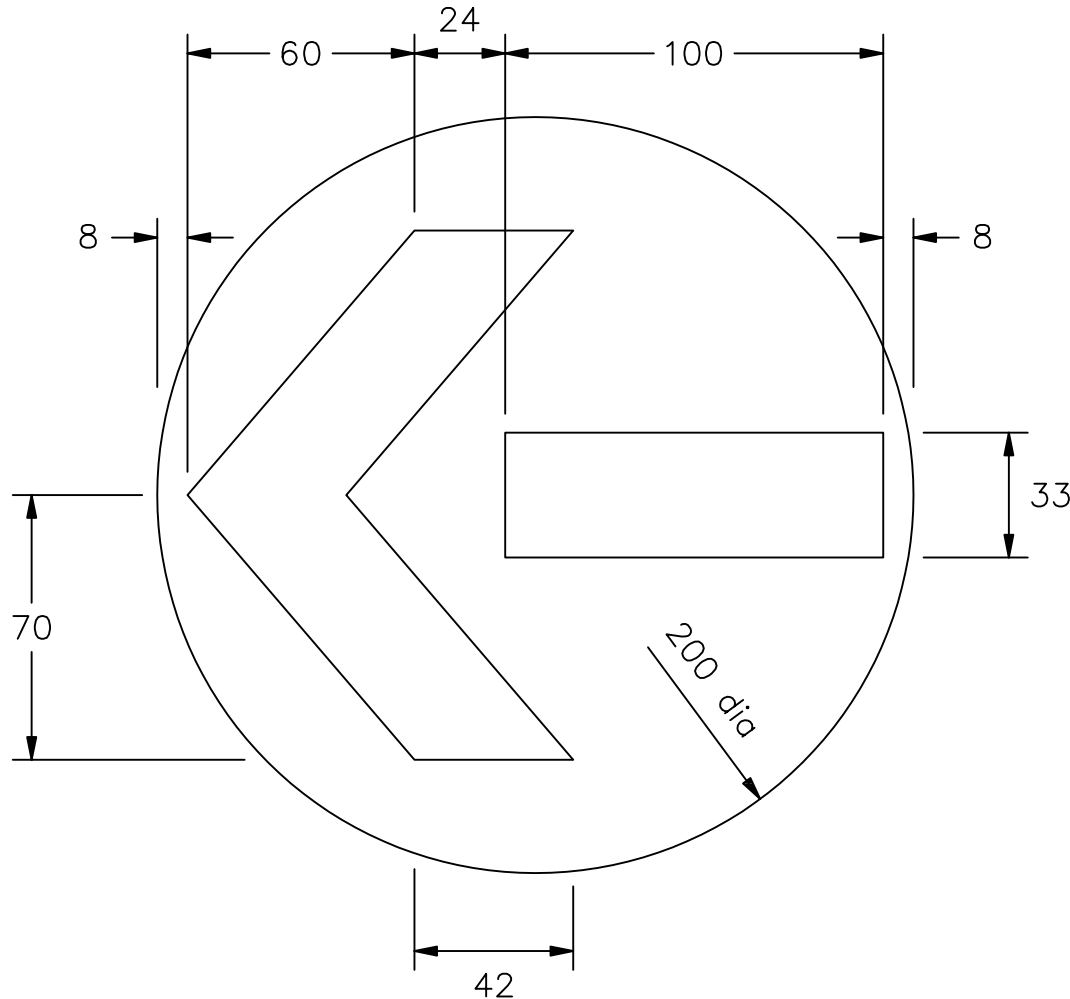

Drawing No.
P 3001.2

© CROWN COPYRIGHT

COLOURS : Background --- BLACK
Arrow ----- GREEN

ALTERNATIVE INDICATIONS

P3001x2

Before using this drawing, confirm that it has not been superseded.

<p>Department for Transport</p>	<p>Title: Light Signal</p>		<p>Issue: A: 17.1.05</p>	<p>Date: R.M.</p>	<p>Drawn by: R.M.</p>	<p>Dimensions: MILLIMETRES</p>	<p>Drawing No. P 3001.2</p>
	<p>GREEN ARROW FOR INCLUSION IN LIGHT SIGNALS</p>		<p>B:</p>	<p>Approved by: R.M.</p>			
			<p>C:</p>				