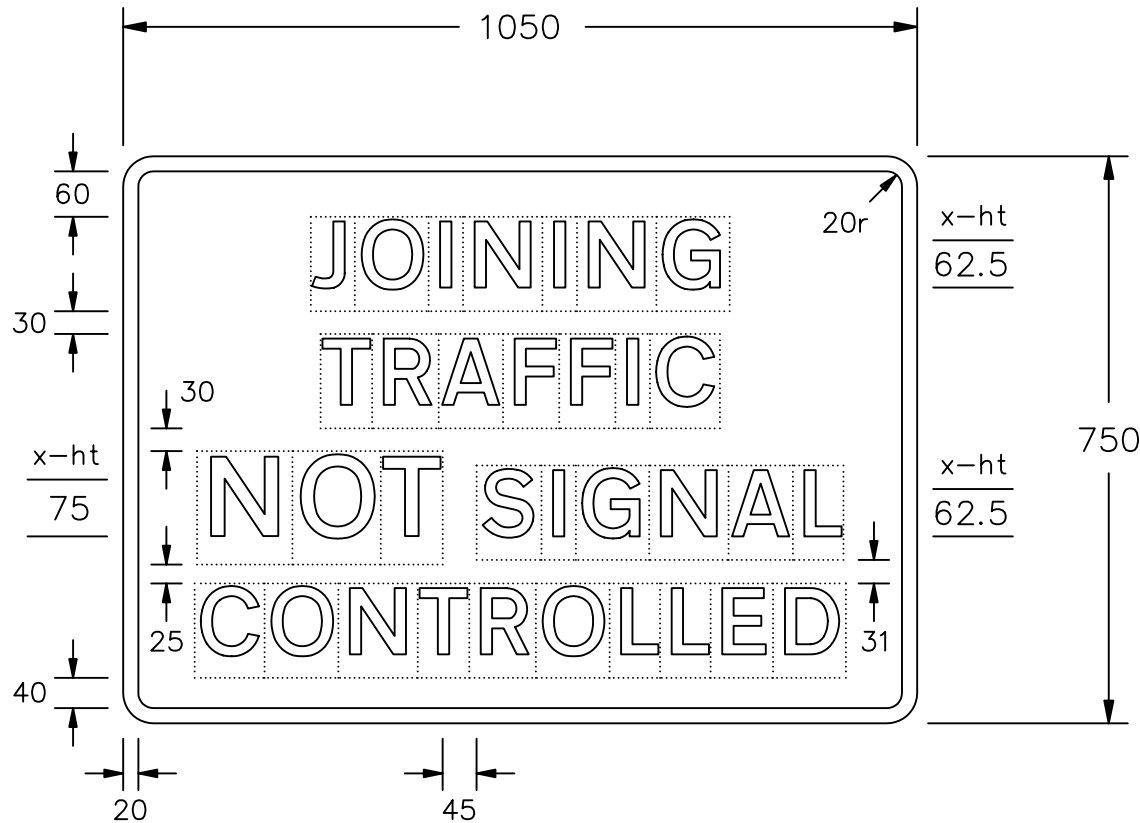

Drawing No.  
P 7022

© CROWN COPYRIGHT

- NOTES: 1. The legend is from the Transport Medium alphabet at the x-heights shown.
2. The tile outlines do not form part of the sign.
3. COLOURS : Background ----- RED  
Legend & Border --- WHITE

P7022

Before using this drawing, confirm that it has not been superseded.

<p><i>Department for</i> <b>Transport</b></p>	<p>Title: Temporary Sign JOINING TRAFFIC NOT SIGNAL CONTROLLED</p>	Issue: A: 14.11.95	Drawn by: S.P.	<p>Dimensions: MILLIMETRES</p>	<p>Drawing No. P 7022</p>
		B: 7.1.05	Approved by: R.M.		
		C:			