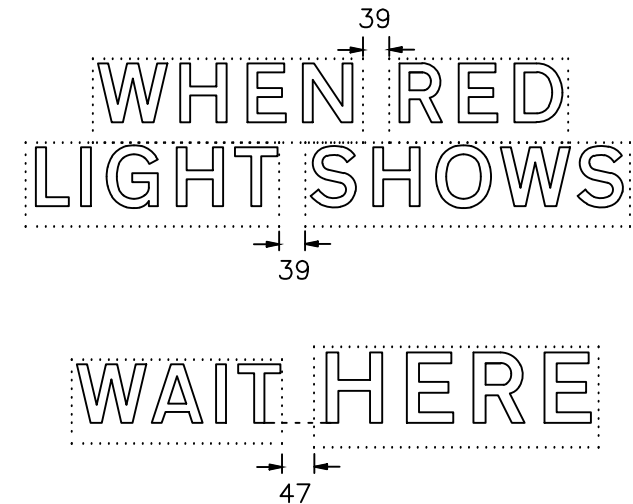

Drawing No.
P 7011.2
 Sheet 2 of 2

Before using this drawing, confirm
 that it has not been superseded.

© CROWN COPYRIGHT

- NOTES: 1. The legend is from the Transport Medium alphabet
 at the x-heights shown on sheet 1.
2. The tile outlines do not form part of the sign.
3. COLOURS : Background ----- RED
 Legend & Border ---- WHITE

P7011x2-2

Department for Transport	Title: Temporary Sign PEDESTRIAN CROSSING WHEN RED LIGHT SHOWS WAIT HERE	Issue:	Date:	Drawn by :	Dimensions :	Drawing No.
		A:	11.11.11	A.K.	MILLIMETRES	P 7011.2 Sheet 2 of 2
		B:		Approved by:		
		C:		J.B.		