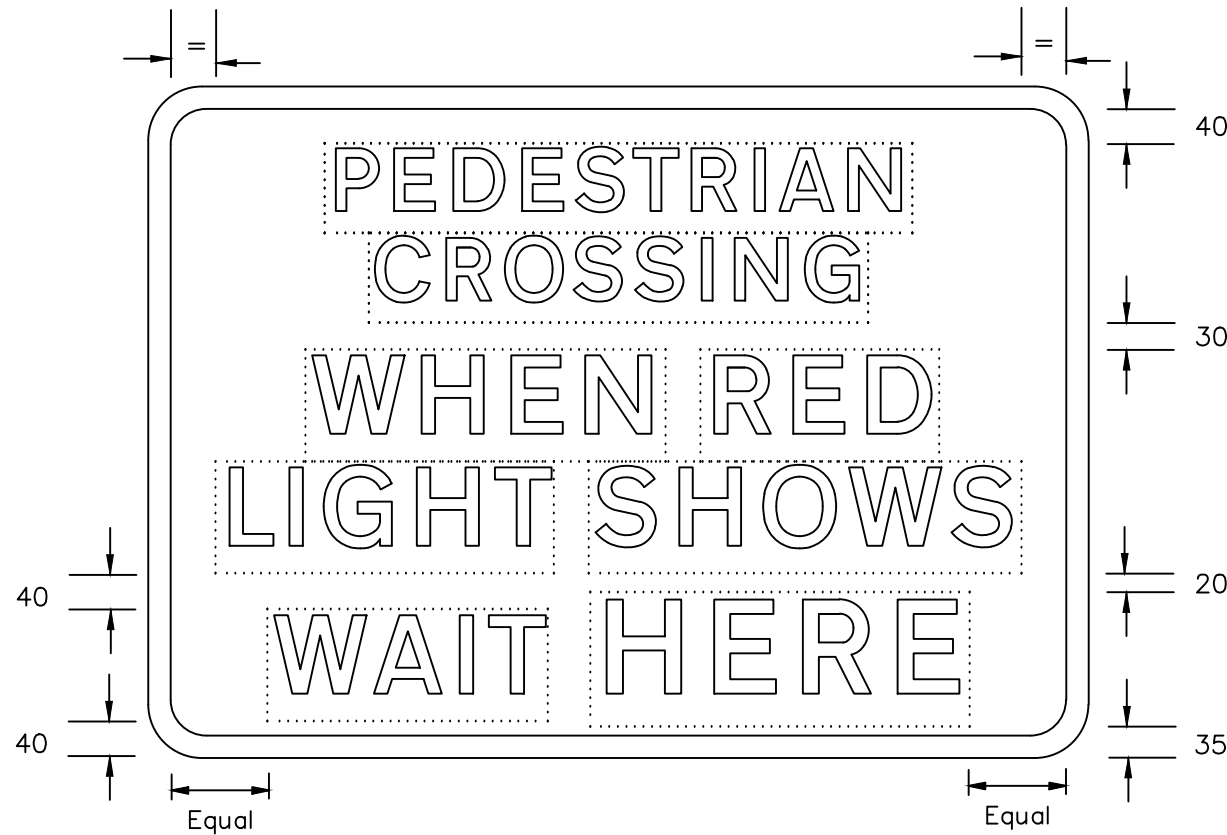

Drawing No.
P 7011.2
 Sheet 2 of 2

Before using this drawing, confirm
 that it has not been superseded.

© CROWN COPYRIGHT

- NOTES: 1. The legend is from the Transport Medium alphabet
 at the x-heights shown on sheet 1.
2. The tile outlines do not form part of the sign.
3. COLOURS : Background ----- RED
 Legend & Border ---- WHITE

P7011x2-2

Department for Transport	Title: Temporary Sign PEDESTRIAN CROSSING WHEN RED LIGHT SHOWS WAIT HERE	Issue:	Date:	Drawn by :	Dimensions :	Drawing No.
		A:	11.11.11	A.K.	MILLIMETRES	P 7011.2 Sheet 2 of 2
		B:		Approved by:		
		C:		J.B.		