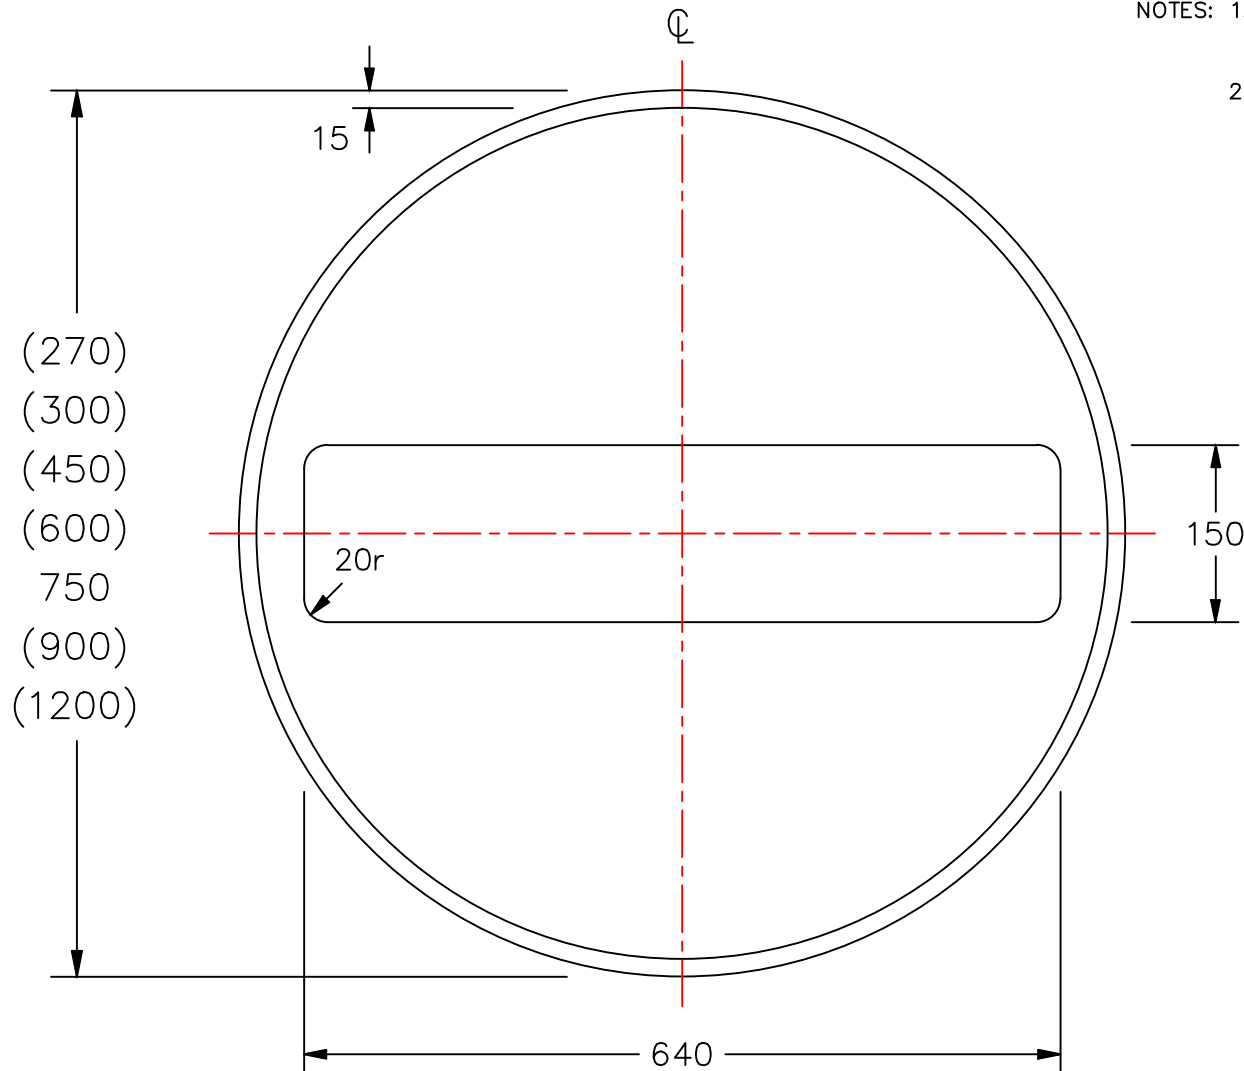

Drawing No.
P 616

© CROWN COPYRIGHT

NOTES: 1. All 750mm dia sign dimensions shall be varied proportionally for the other roundel sizes.

2. COLOURS : Background ---- RED
Border & Bar ---- WHITE

P616

Before using this drawing, confirm that it has not been superseded.

Department for Transport	Title:	Regulatory Sign	Issue:	Date:	Drawn by:	Dimensions:	Drawing No.
		NO ENTRY	A:	5.7.94	S.P.	MILLIMETRES	P 616
			B:	16.7.04	Approved by:		
			C:	11.11.11	R.M.		