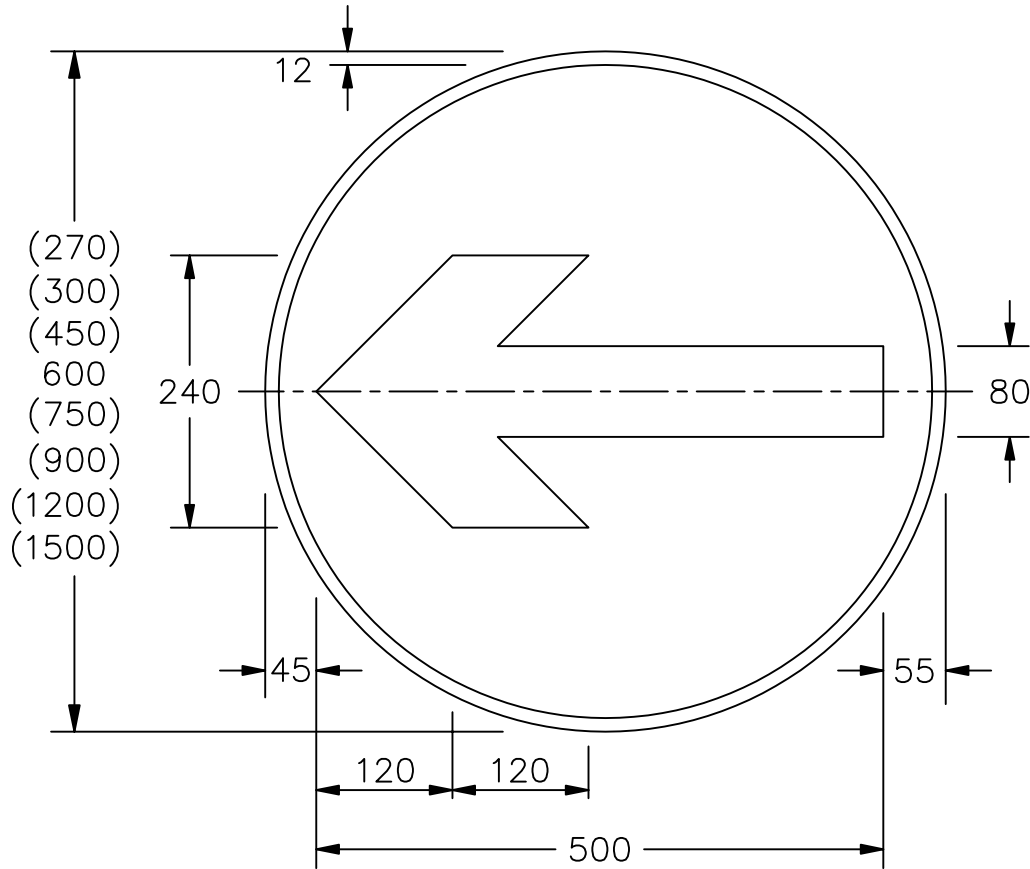

Drawing No.
P 606

© CROWN COPYRIGHT

NOTES:- 1. All 600mm dia sign dimensions shall be varied proportionally for the other roundel sizes.

2. COLOURS : Background ----- BLUE
Arrow & Border ---- WHITE

VARIANTS

TURN RIGHT

AHEAD ONLY

P606

Before using this drawing, confirm that it has not been superseded.

**Department for
Transport**

Title: Regulatory Signs
TURN LEFT
and variants

Issue: Date: Drawn by:
A: 4.7.94 S.P.
B: 8.7.04 Approved by:
C: R.M.

Dimensions:
MILLIMETRES

Drawing No.
P 606