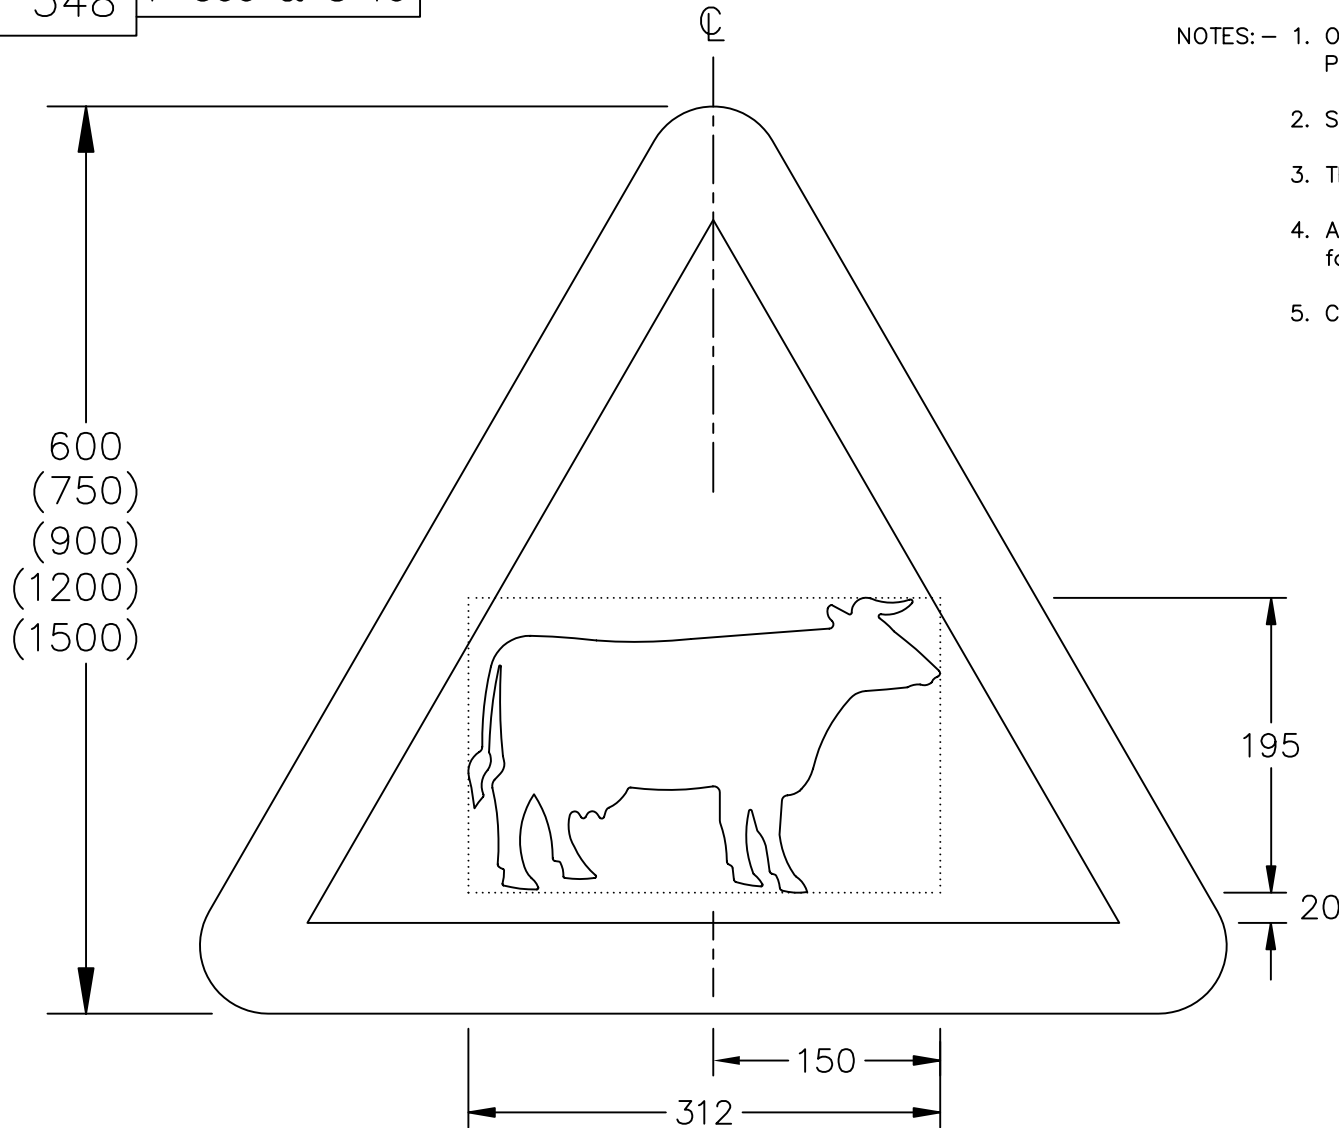

Drawing No.
P 548

Related Drawings
P 500 & S 10

© CROWN COPYRIGHT

- NOTES:—
1. Other dimensions for the triangle are shown on drawing P 500.
 2. Symbol details are given on drawing S 10.
 3. The tile outline does not form part of the sign.
 4. All 600mm sign dimensions shall be varied proportionally for the other triangle heights.
 5. COLOURS : Border ----- RED
Background ---- WHITE
Symbol ----- BLACK

P548

Before using this drawing, confirm that it has not been superseded.

Department for
Transport

Title: Warning Sign
CATTLE
likely to be in road ahead

Issue: Date :
A: 22.6.94
B: 25.6.04
C:

Drawn by :
S.P.
Approved by :
R.M.

Dimensions:
MILLIMETRES

Drawing No.
P 548