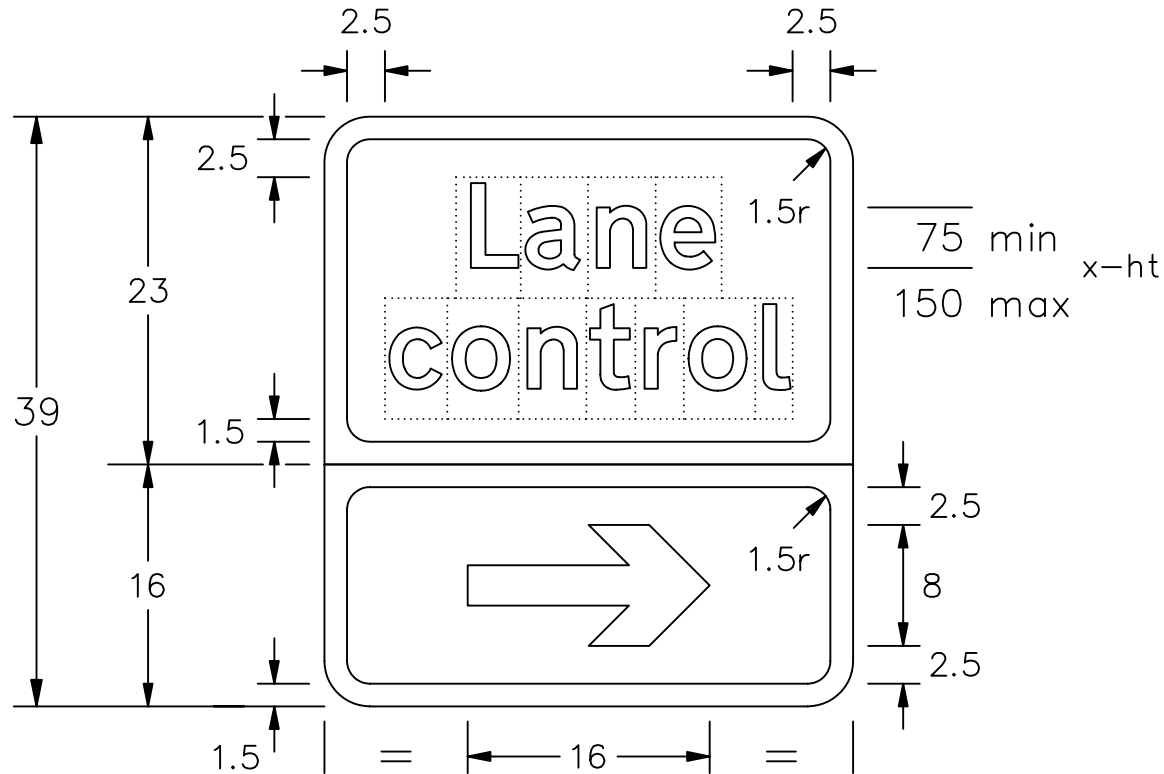

Drawing No.  
P 5013

© CROWN COPYRIGHT

- NOTES: 1. The legend is from the Transport Medium alphabet at the x-heights shown.
2. The tile outlines do not form part of the sign.
3. COLOURS : Upper Panel  
 Background ----- BLUE  
 Legend & Border --- WHITE
- Lower Panel  
 Background ----- WHITE  
 Arrow & Border ---- BLACK
4. DIMENSIONS : x-heights are in millimetres, other dimensions are in stroke widths. (4sw = x-height)

P5013

Before using this drawing, confirm that it has not been superseded.

**Department for  
Transport**

Title: Informatory Sign  
 LANE CONTROL SIGNALS  
 IN DIRECTION INDICATED

Issue: Date:  
 A: 28.4.95  
 B: 7.12.04  
 C:

Drawn by: S.P.  
 Approved by: R.M.

Dimensions:  
 SEE  
 NOTE 4

Drawing No.  
 P 5013