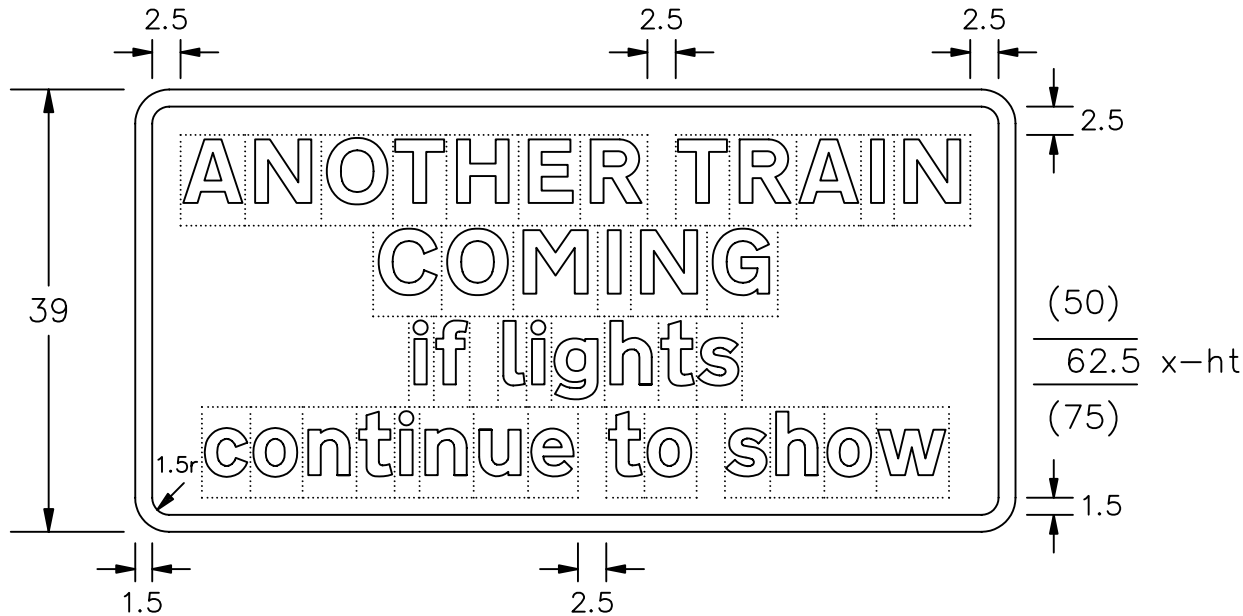

Drawing No.  
P 777

© CROWN COPYRIGHT

- NOTES:-
1. The legend is from the Transport Heavy alphabet at the x-heights shown.
  2. The tile outlines do not form part of the signs.
  3. COLOURS : Background ----- WHITE  
Legend & Border ---- BLACK
  4. DIMENSIONS : x-heights are in millimetres, other dimensions are in stroke widths. (4sw = x-height)

VARIANT

P777

Before using this drawing, confirm that it has not been superseded.

<p><b>Department for Transport</b></p>	<p>Title: Informatory Signs ANOTHER TRAIN COMING (Level crossing with more than one track)</p>	Issue: A: 27.9.94	Date: R.M.	Drawn by:	Dimensions:	Drawing No.
		B: 8.7.04	Approved by:	SEE NOTE 4	P 777	
		C:	R.M.			