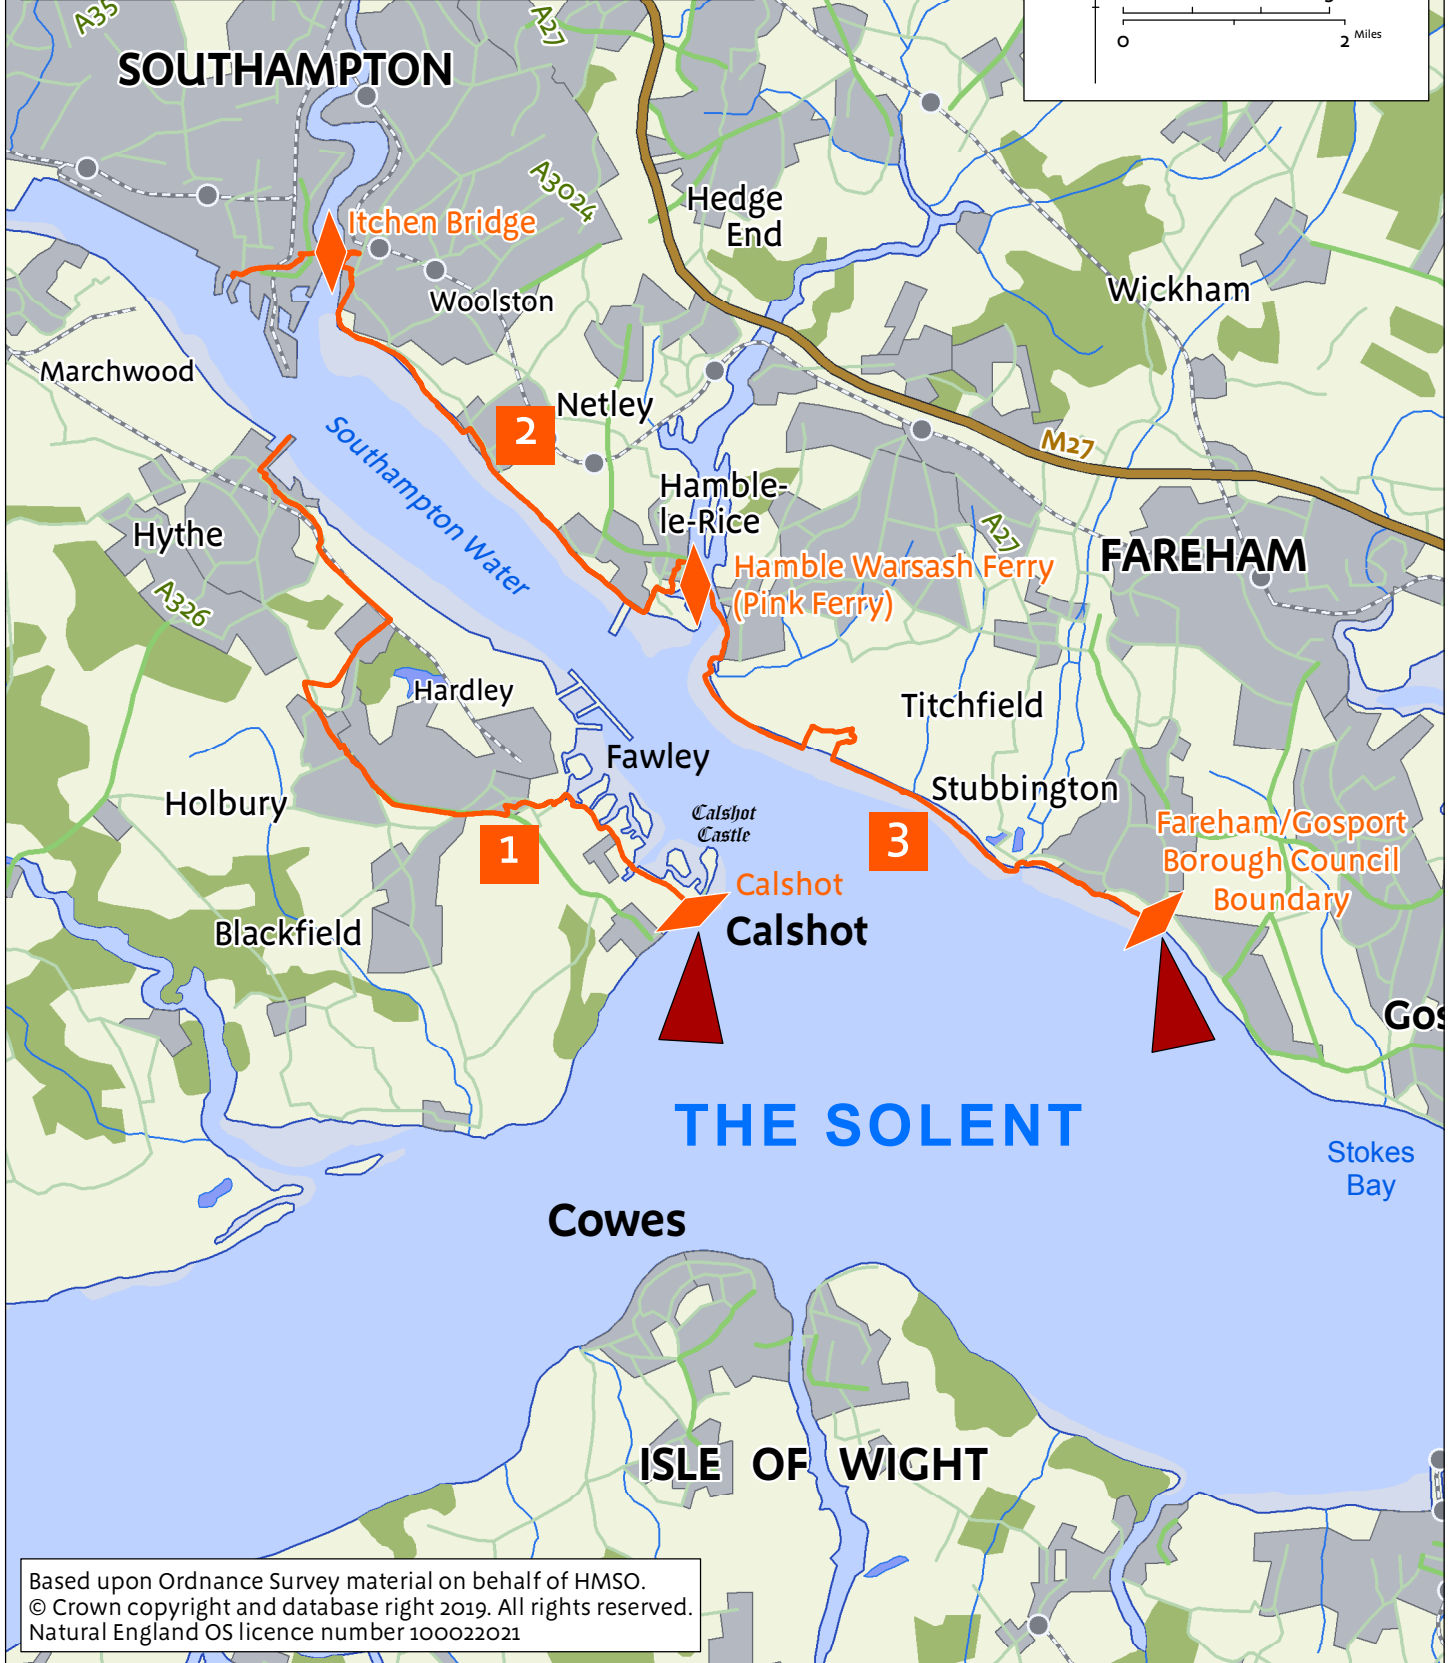

Map A: Key map - Calshot to Gosport

Report number and title

- 1 Calshot to Itchen Bridge
- 2 Itchen Bridge to Hamble Warsash Ferry (Pink Ferry)
- 3 Hamble Warsash Ferry (Pink Ferry) to Fareham/Gosport Borough Council Boundary

- Extent of proposals 
- Extent of proposals in each chapter 
- Motorways 
- A road 
- B road 
- Railway & station 

Based upon Ordnance Survey material on behalf of HMSO.
© Crown copyright and database right 2019. All rights reserved.
Natural England OS licence number 100022021