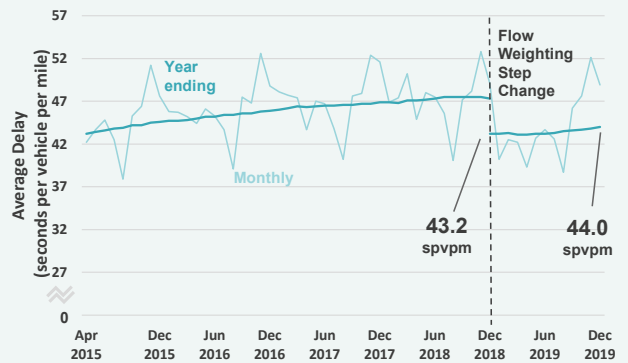

Seconds per vehicle per mile (spvpm)

Average delay on the Strategic Road Network (SRN), England 2019

Local 'A' Roads, in 2019

Average delay on local 'A' roads, England 2015 to 2019

Seconds per vehicle per mile (spvpm)

Free flow speed is the estimated speed of the traffic if there was no congestion. This is calculated differently for SRN and local 'A' roads.

Average delay is the difference between speed limit (SRN) or free flow (local 'A' roads) travel times and average journey times.

46.2 spvpm

Weekday evening
(4pm - 7pm)

63.4 spvpm

Weekday off peak
(7pm - 7 am)

19.0 spvpm