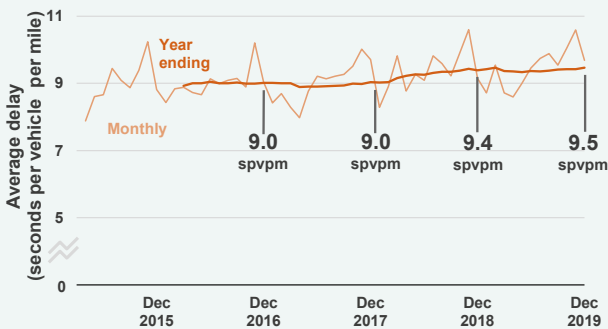

Department for Transport

Travel time measures for the Strategic Road Network and local 'A' roads, England: January to December 2019

Strategic Road Network, in 2019

Average delay on the Strategic Road Network (SRN), England 2015 to 2019

Seconds per vehicle per mile (spvpm)

Average delay on the Strategic Road Network (SRN), England 2019

Local 'A' Roads, in 2019

Average delay on local 'A' roads, England 2015 to 2019

Seconds per vehicle per mile (spvpm)

 **0.8** spvpm
1.8% increase on 2018

Urban

75.7 spvpm

Rural

20.5 spvpm

Weekday morning
(7am - 10am)

53.4 spvpm

Weekday inter peak
(10am - 4 pm)

46.2 spvpm

Weekday evening
(4pm - 7pm)

63.4 spvpm

Weekday off peak
(7pm - 7 am)

19.0 spvpm