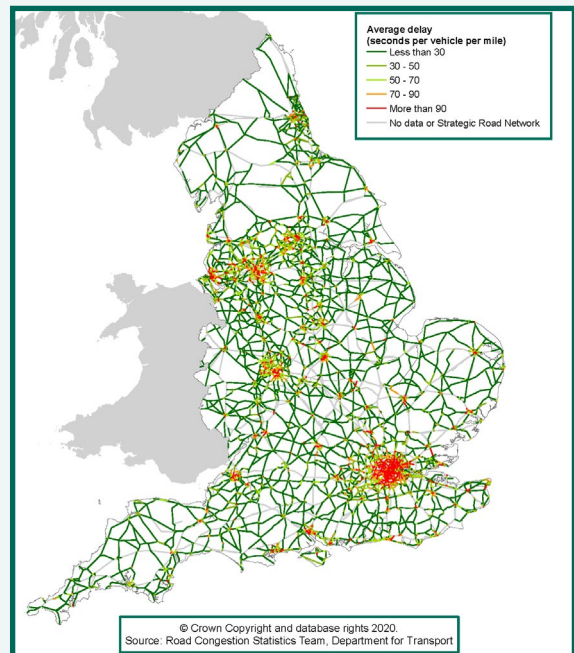

Department for Transport

Travel time measures for the Strategic Road Network and local 'A' roads, England: January to December 2019

Strategic Road Network, in 2019

Average delay on the Strategic Road Network (SRN), England 2015 to 2019

Seconds per vehicle per mile (spvpm)

Average delay on the Strategic Road Network (SRN), England 2019

Local 'A' Roads, in 2019

Average delay on local 'A' roads, England 2015 to 2019

Seconds per vehicle per mile (spvpm)

Average delay on local 'A' roads, England 2019

Please note

The values for the Strategic Road Network and local 'A' roads are not directly comparable, due to methodological differences.

Definitions

Average speed is in miles per hour and is an estimate of the physical level of congestion.

Free flow speed is the estimated speed of the traffic if there was no congestion. This is calculated differently for SRN and local 'A' roads.

Average delay is the difference between speed limit (SRN) or free flow (local 'A' roads) travel times and average journey times.