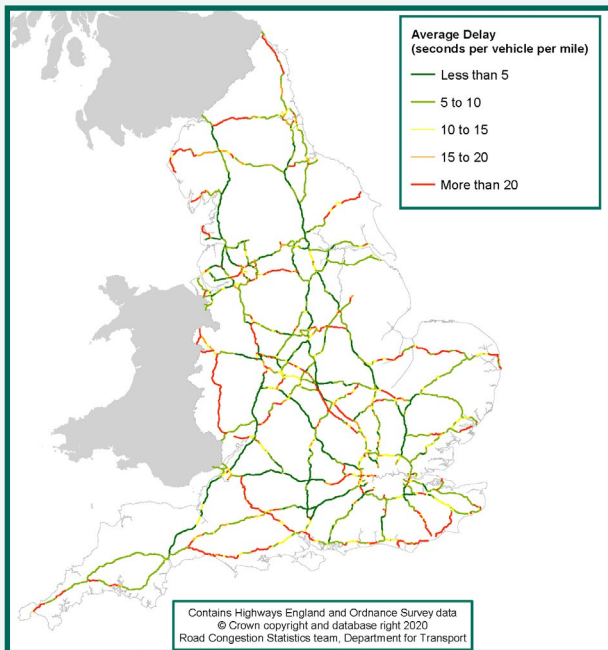

Department for Transport

Travel time measures for the Strategic Road Network and local 'A' roads, England: January to December 2019

Strategic Road Network, in 2019

Average delay on the Strategic Road Network (SRN), England 2015 to 2019

Seconds per vehicle per mile (spvpm)

Average delay on the Strategic Road Network (SRN), England 2019

Local 'A' Roads, in 2019

Average delay on local 'A' roads, England 2015 to 2019

Seconds per vehicle per mile (spvpm)

Average delay on local 'A' roads, England 2019

Please note

The values for the Strategic Road Network and local 'A' roads are not directly comparable, due to methodological differences.

Definitions

Average speed is in miles per hour and is an estimate of the physical level of congestion.

Free flow speed is the estimated speed of the traffic if there was no congestion. This is calculated differently for SRN and local 'A' roads.

Average delay is the difference between speed limit (SRN) or free flow (local 'A' roads) travel times and average journey times.