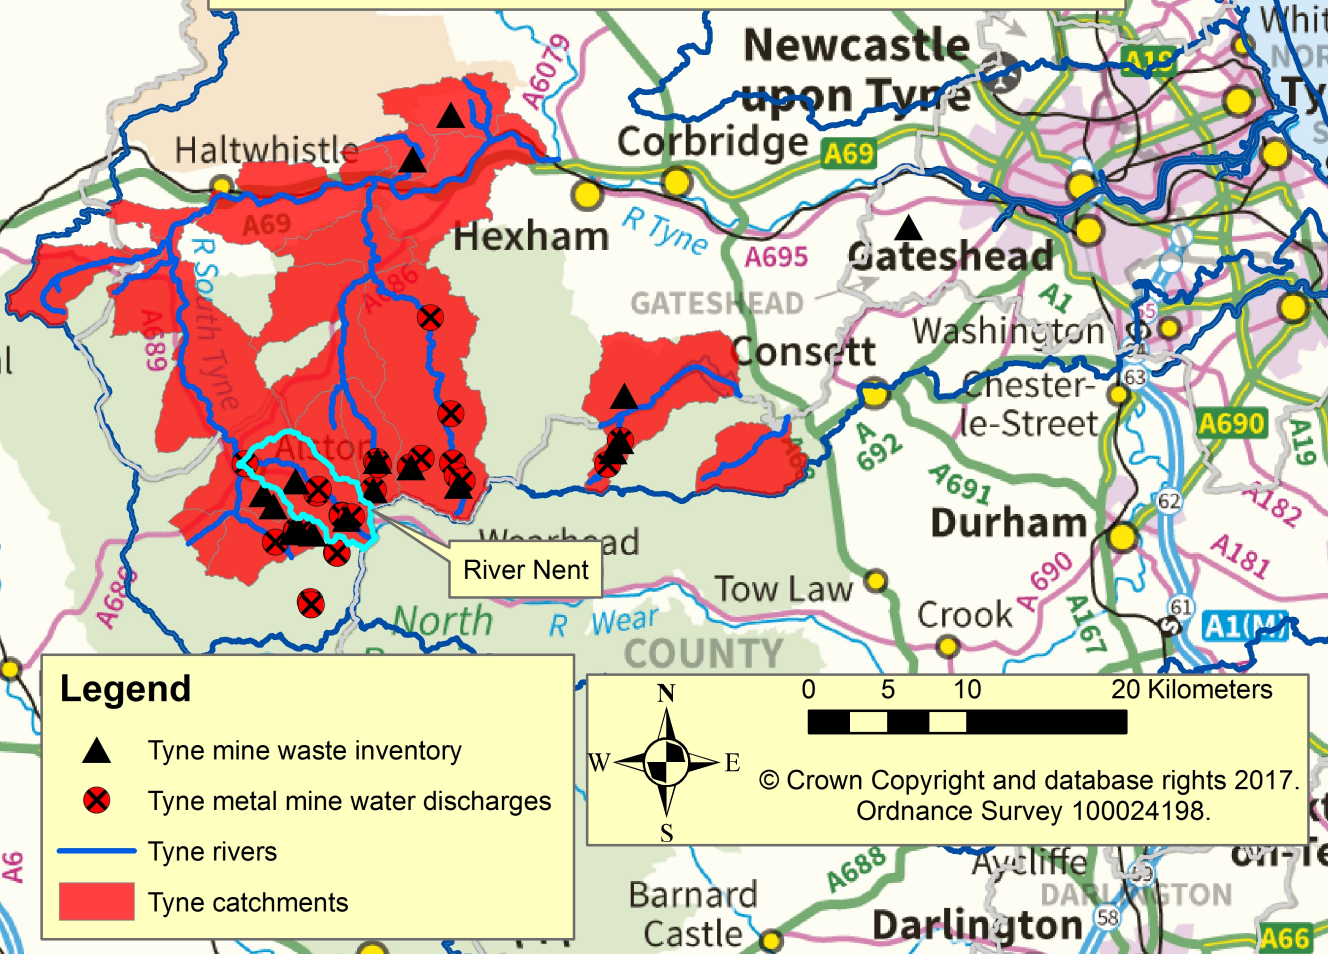

# Metal mine impacted catchments: River Tyne (May 2017)

**Legend**

- ▲ Tyne mine waste inventory
- ⊗ Tyne metal mine water discharges
- Tyne rivers
- Tyne catchments

0 5 10 20 Kilometers

© Crown Copyright and database rights 2017.  
Ordnance Survey 100024198.