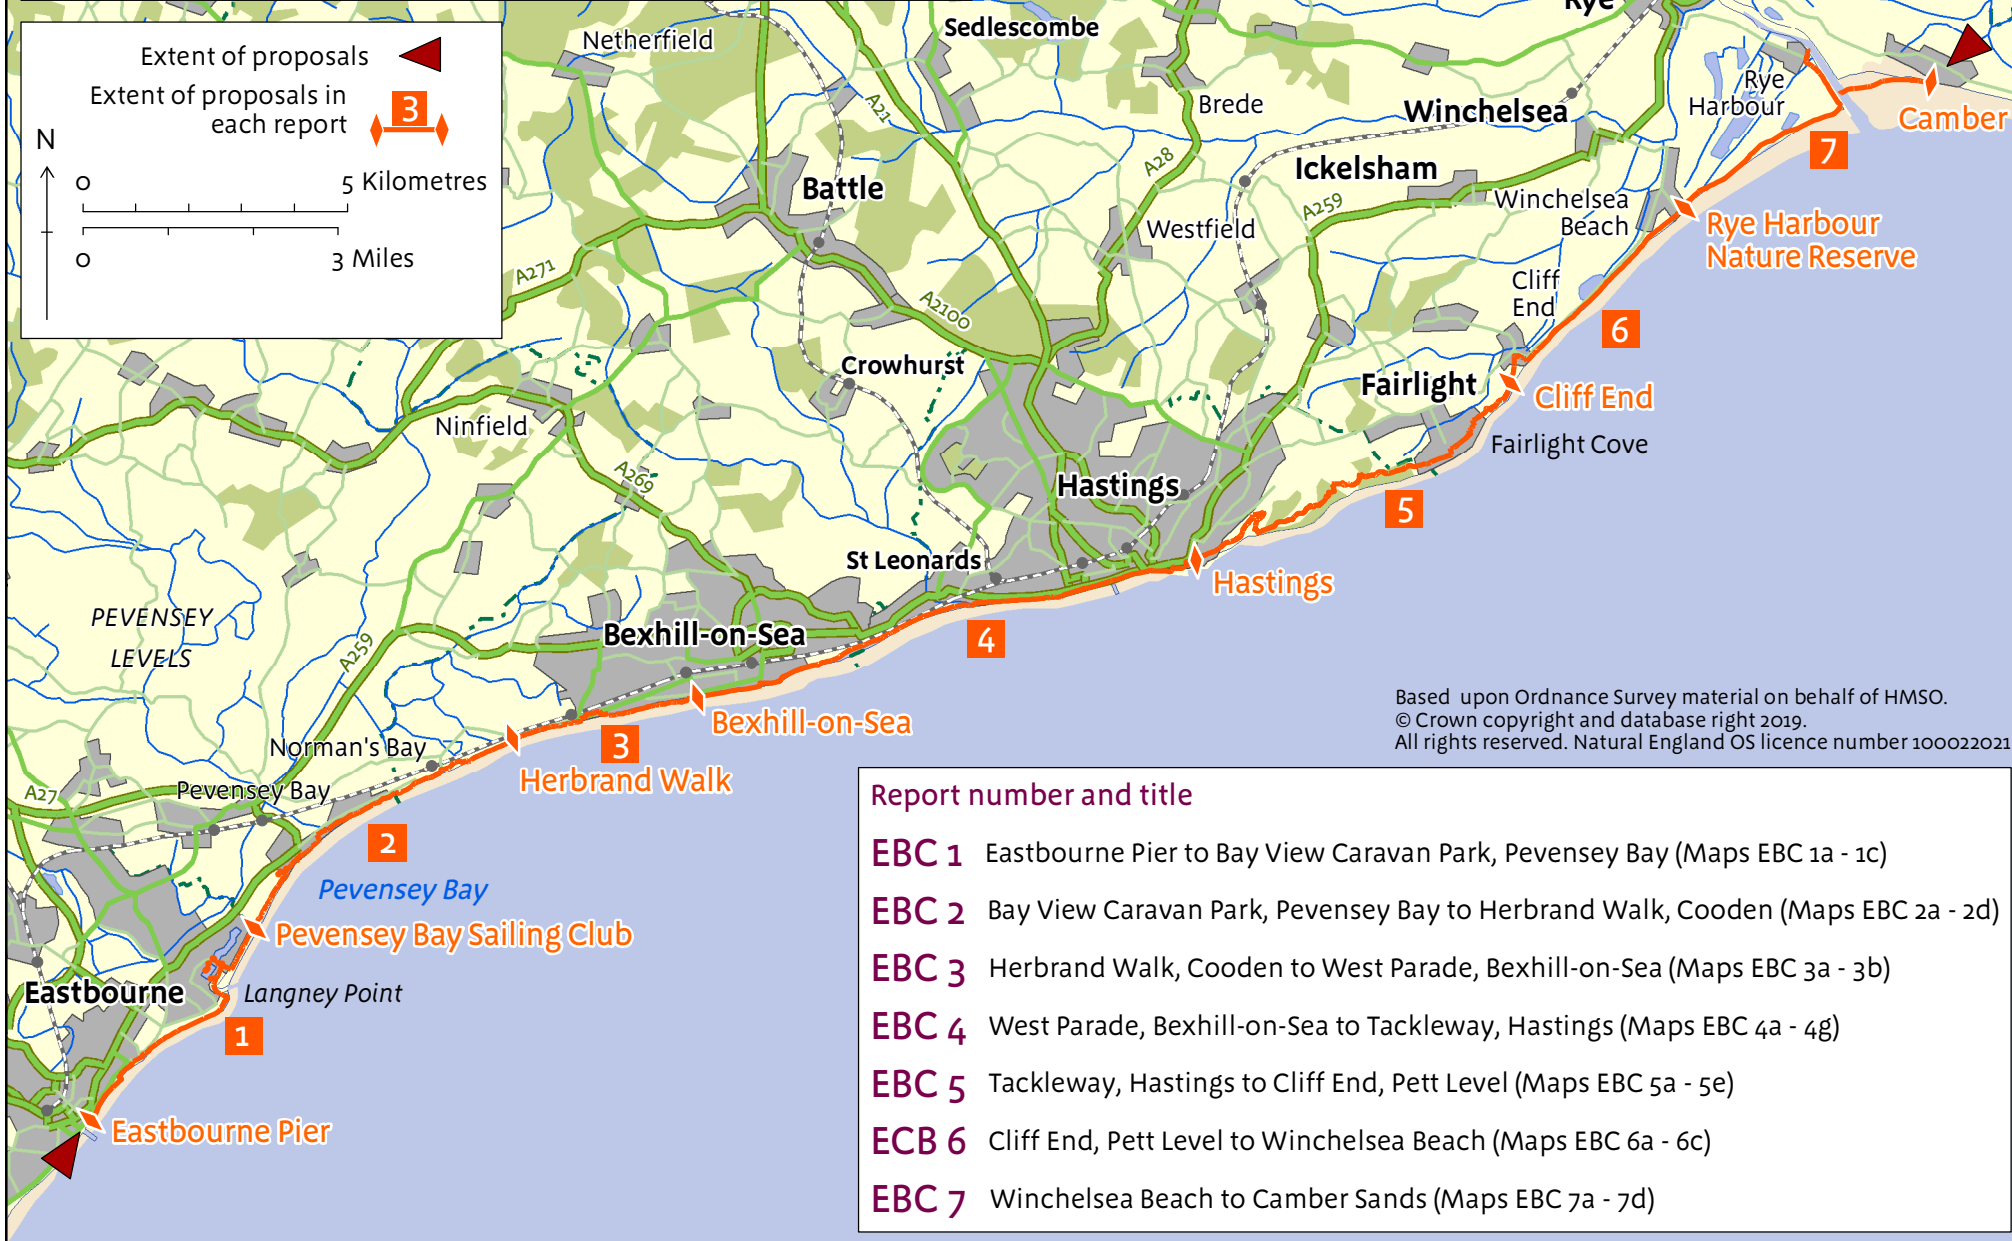

Map A: Report Overview - Eastbourne to Camber

Based upon Ordnance Survey material on behalf of HMSO.
 © Crown copyright and database right 2019.
 All rights reserved. Natural England OS licence number 100022021