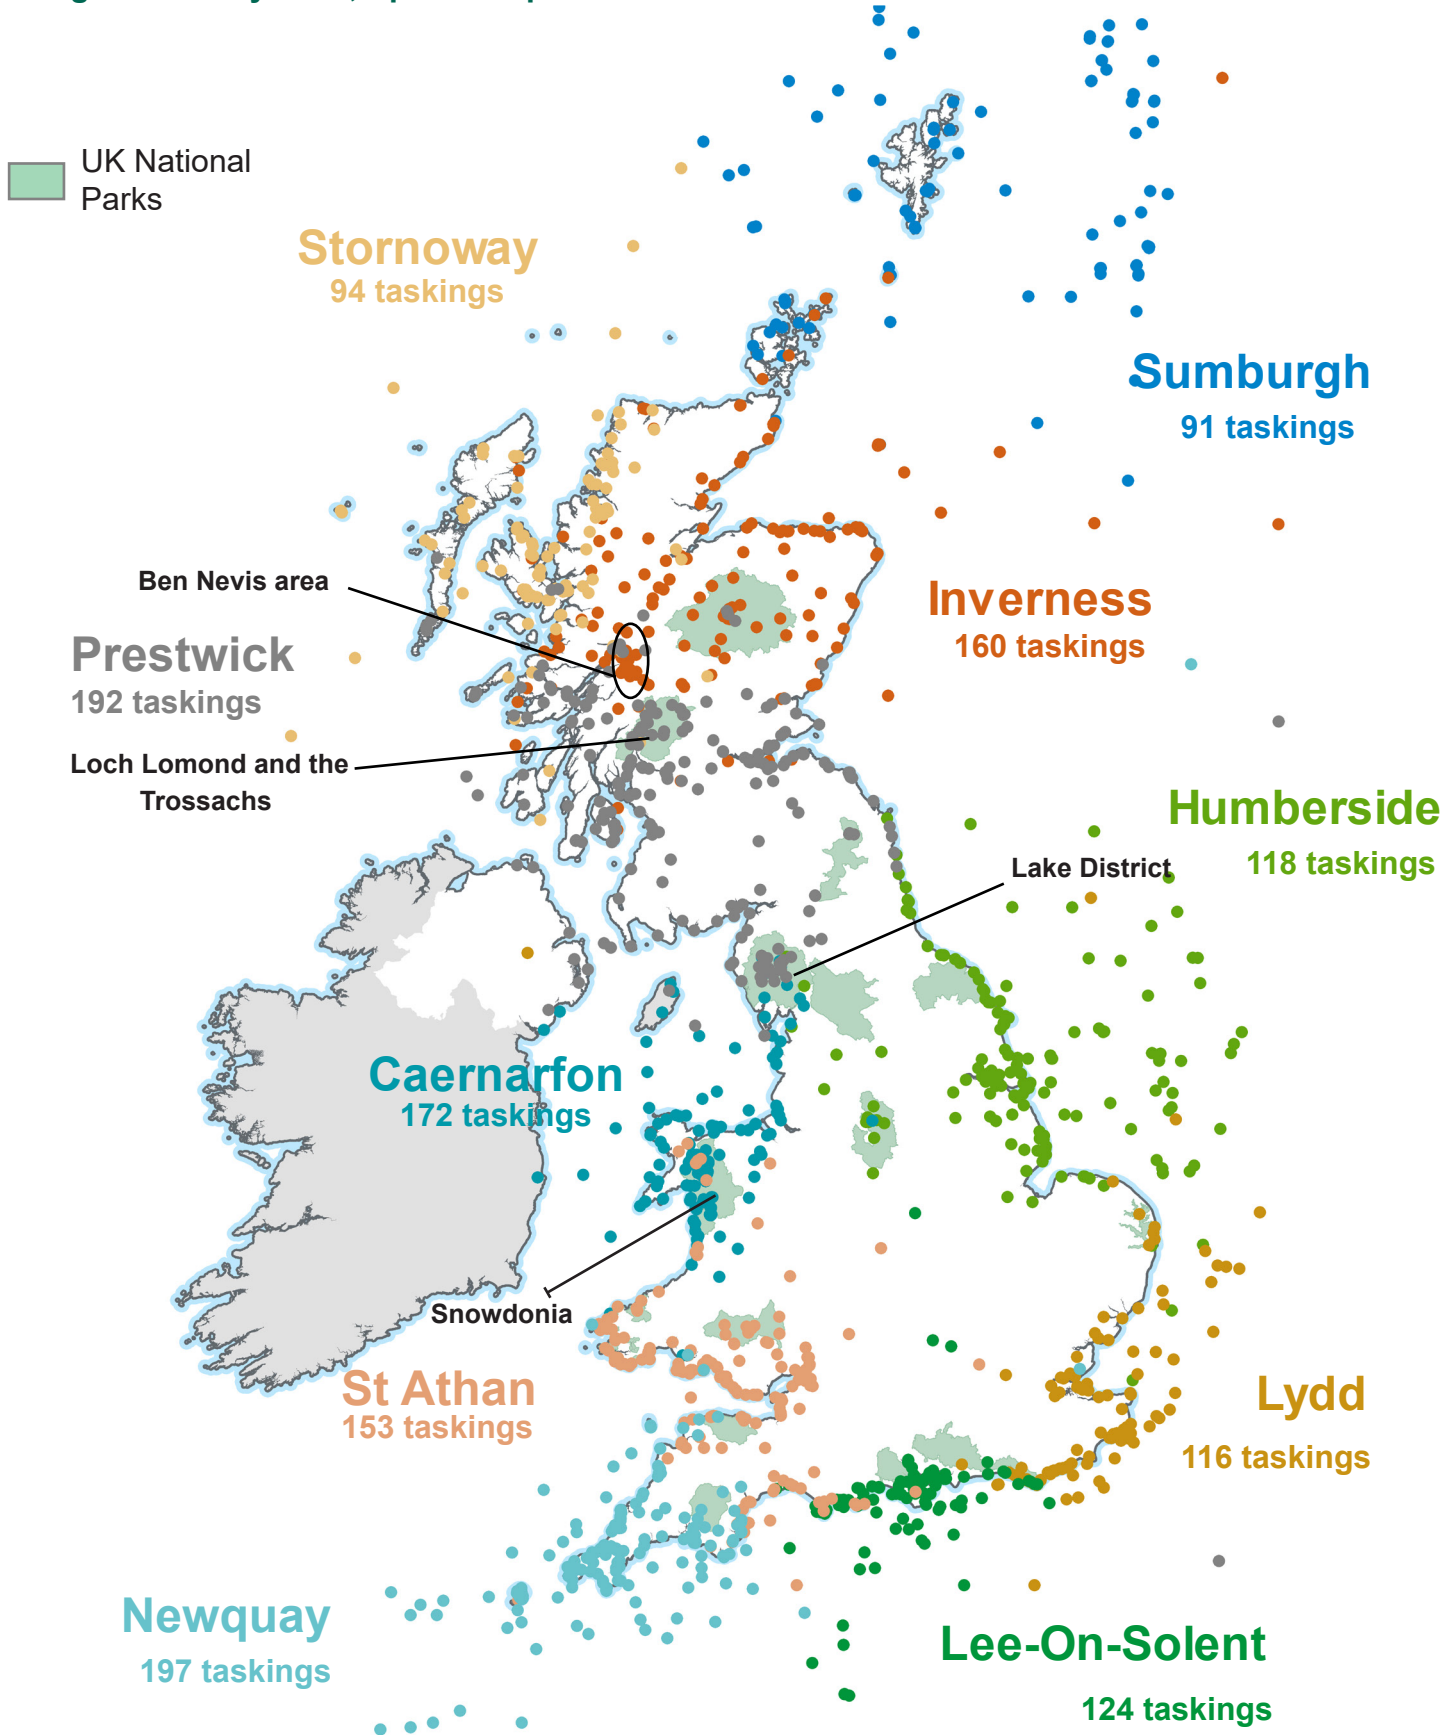

Map of tasking locations by base

Tasking location by base, April to September 2019

Source: Search and Rescue Helicopter Statistics, Department for Transport.

Map of tasking category

Tasking type by location, April to September 2019

Pre-arranged transfer

Rescue/ recovery

Search

Support

UK National Parks

Ben Nevis area

Loch Lomond and the Trossachs

Lake District

Snowdonia

Source: Search and Rescue Helicopter Statistics, Department for Transport.