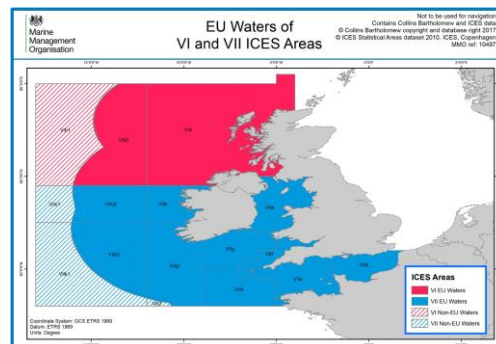

Fishing gear requirements and Landing Obligation exemptions 2019

**Applicable to Fishing with Gill, Trammel and Drift Nets
in North Western Waters**

Introduction

This document explains rules on which fishing gear you should be using in North Western Waters. It also summarises which Landing Obligation exemptions are available to you.

Marine Management Organisation

- The baseline mesh size in this area is now a 120mm mesh **or** 220mm mesh when fishing for anglerfish
- The baseline mesh size in this area is now a 120mm codend and this must be used where catches exceed 20% of cod haddock and saithe combined.
- If you have a catch of less than 20% of cod, haddock and saithe combined, then you may use a mesh size below 120mm as specified below: