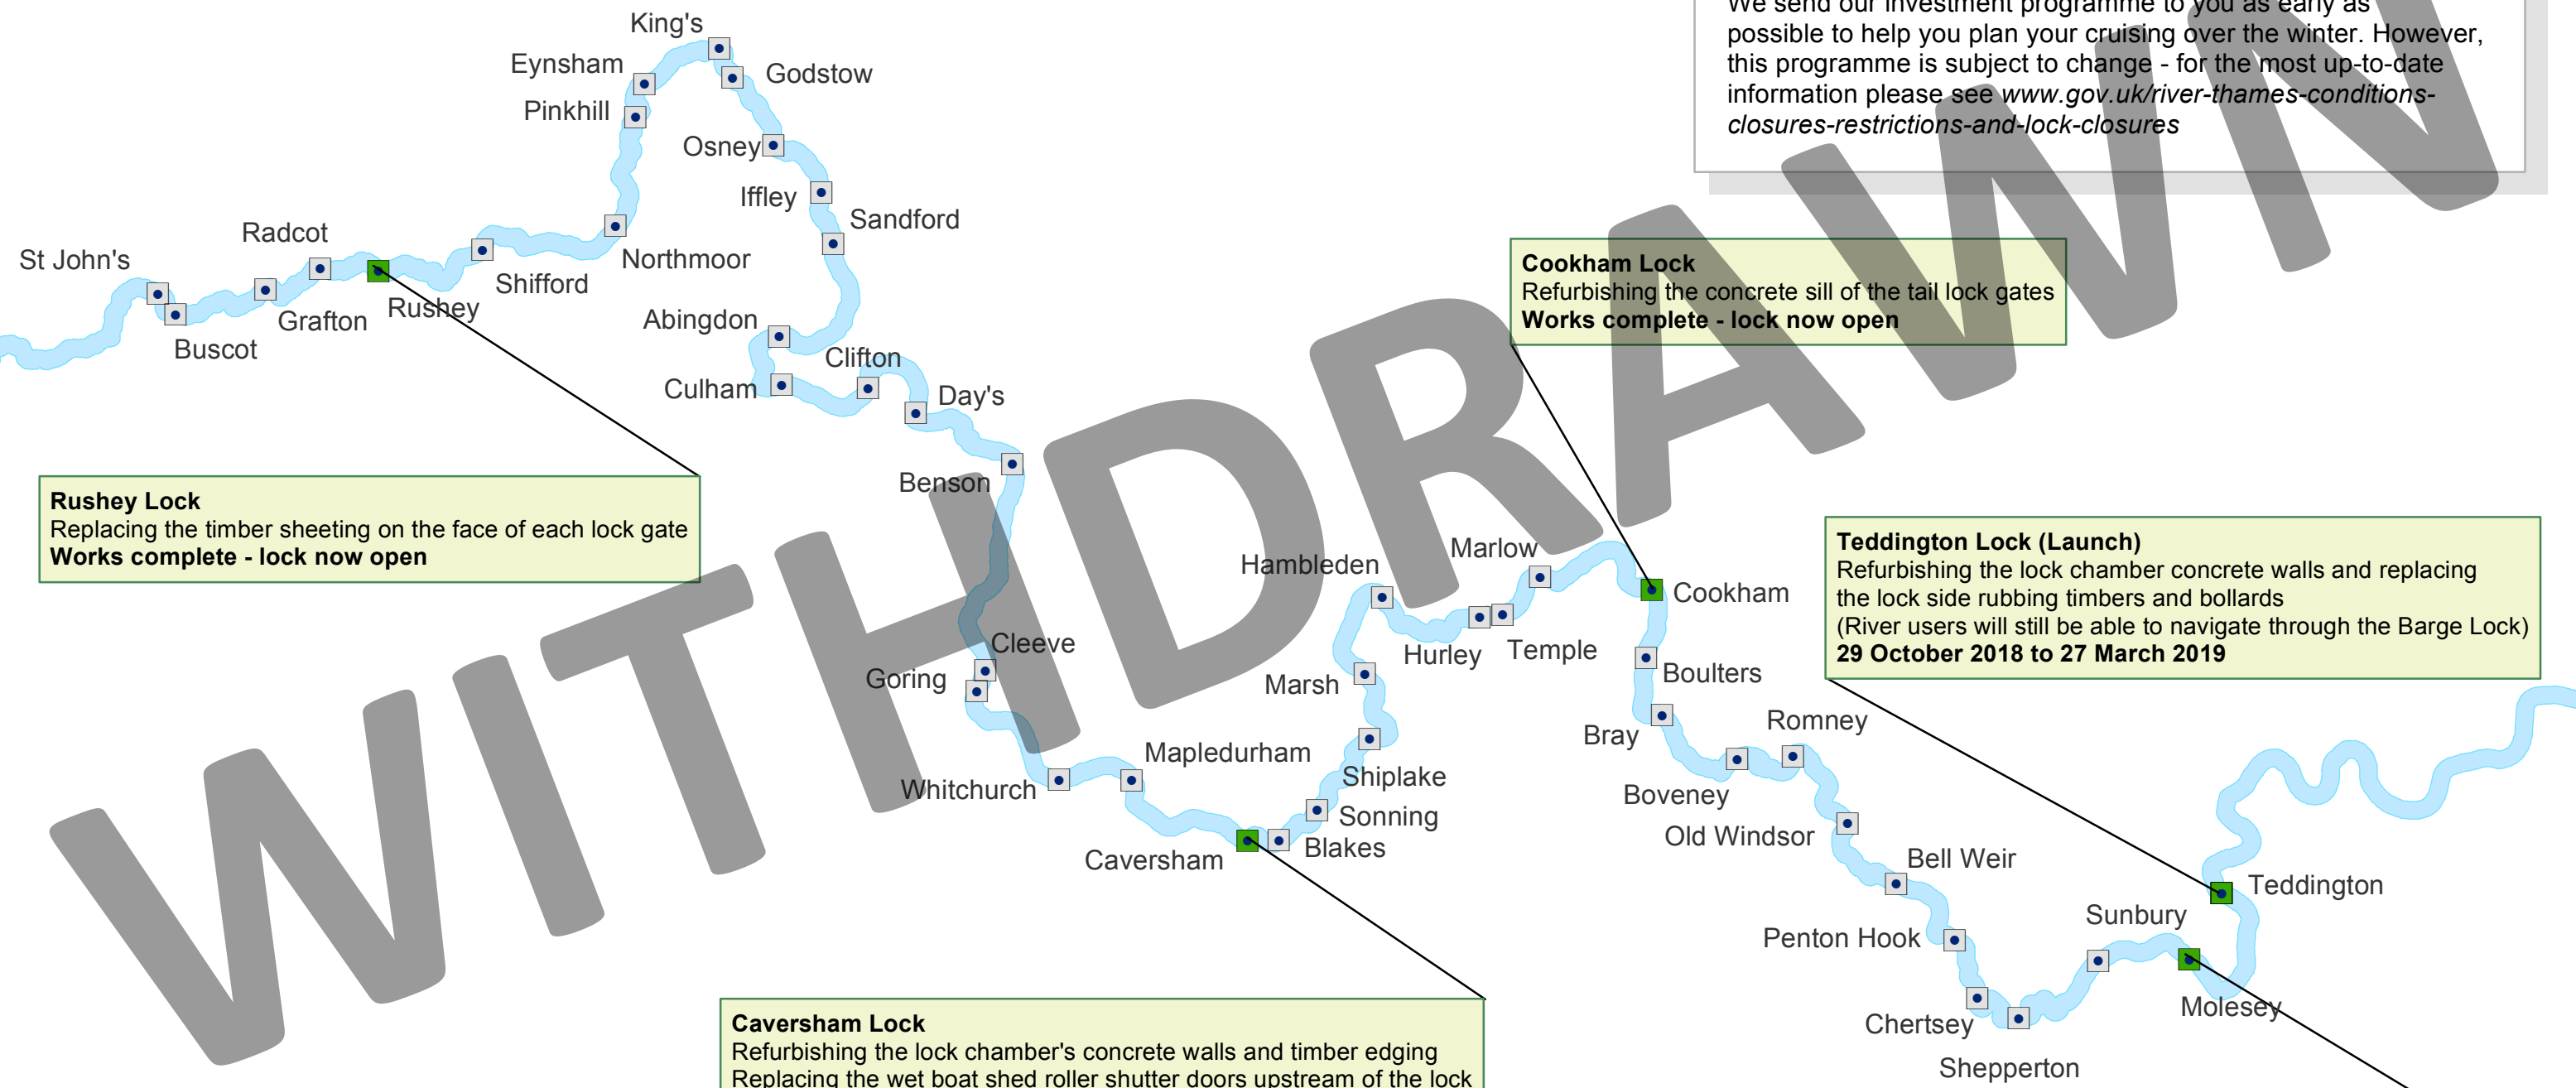

Investment programme October 2018 to March 2019

The information on this map is accurate at the date of issue. We send our investment programme to you as early as possible to help you plan your cruising over the winter. However, this programme is subject to change - for the most up-to-date information please see www.gov.uk/river-thames-conditions-closures-restrictions-and-lock-closures

- Locks unaffected by the investment programme 2018 to 2019
- Locks with complete closures during dates listed
- River Thames