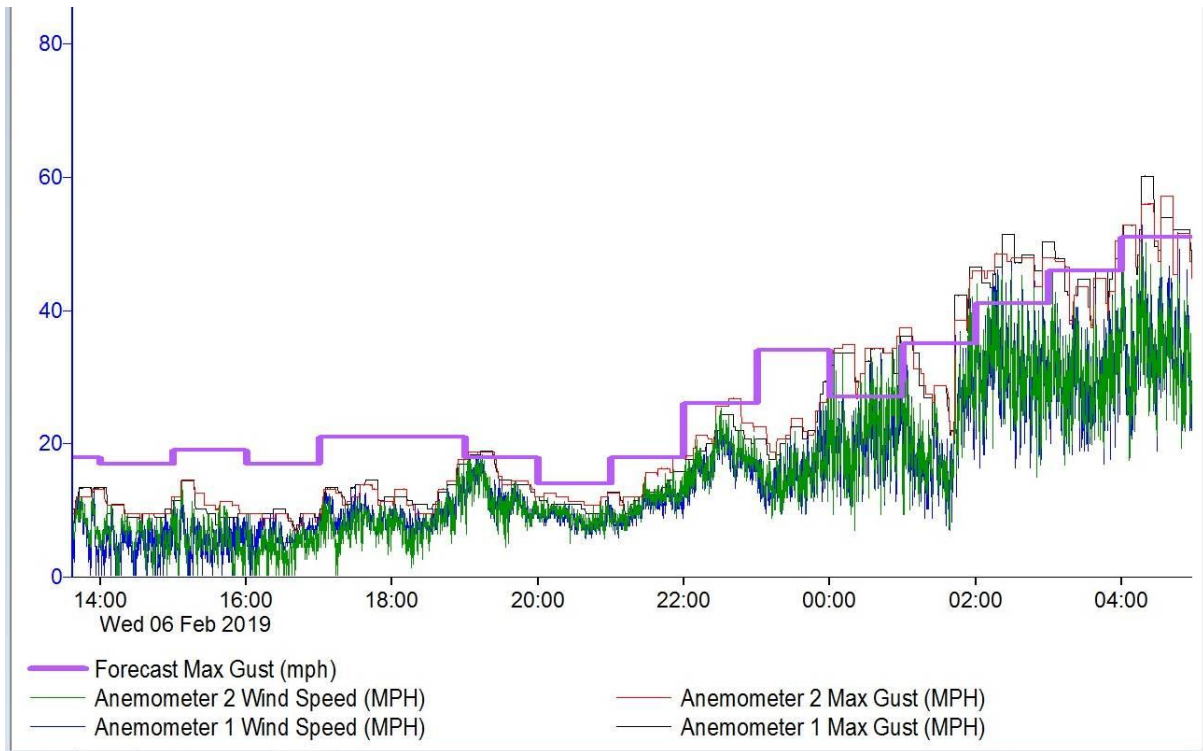

6 Feb 14:00 (2pm) to 7 Feb 04:00 (4am)

6 Feb 22:00 (10pm) to 7 Feb 12:00 (Midday)

7 Feb 06:00 (6am) to 20:00 (8pm)

7 Feb 14:00 (2pm) to 8 Feb 04:00 (4am)