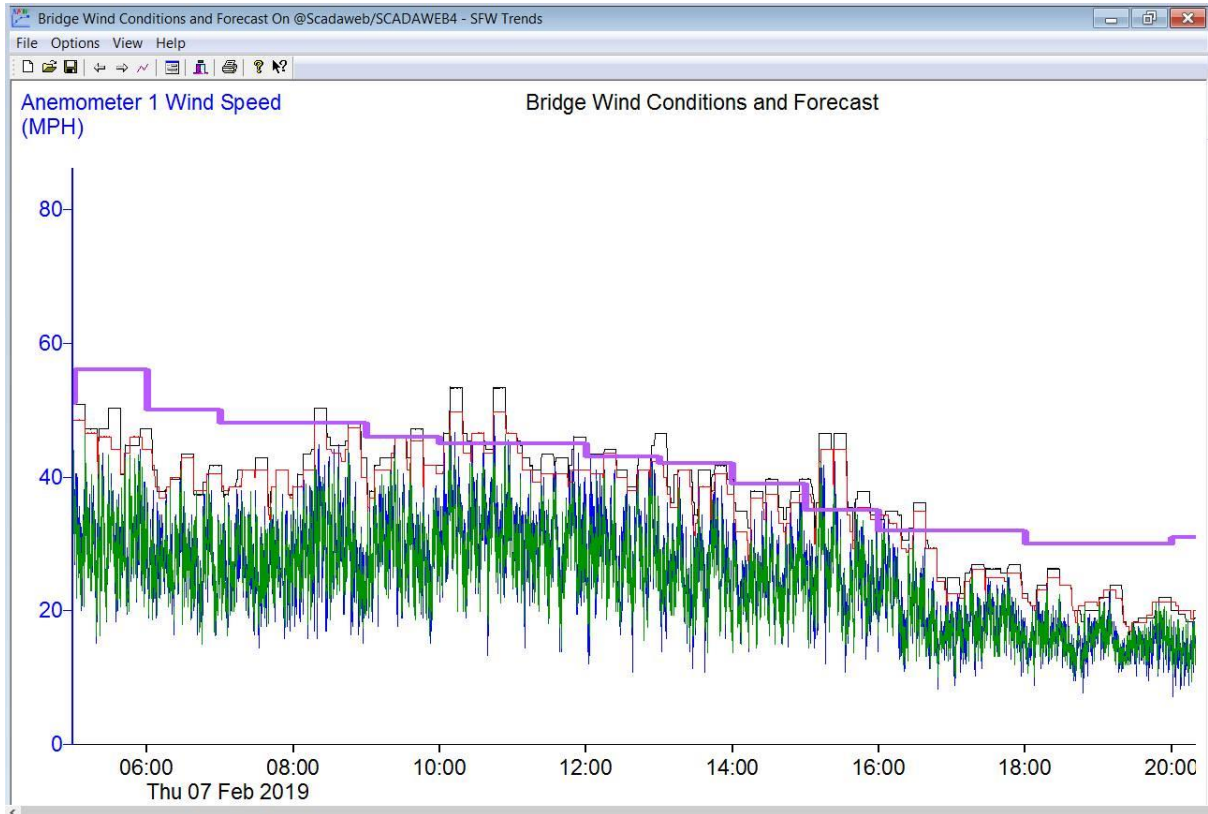

6 Feb 14:00 (2pm) to 7 Feb 04:00 (4am)

6 Feb 22:00 (10pm) to 7 Feb 12:00 (Midday)

7 Feb 06:00 (6am) to 20:00 (8pm)

7 Feb 14:00 (2pm) to 8 Feb 04:00 (4am)