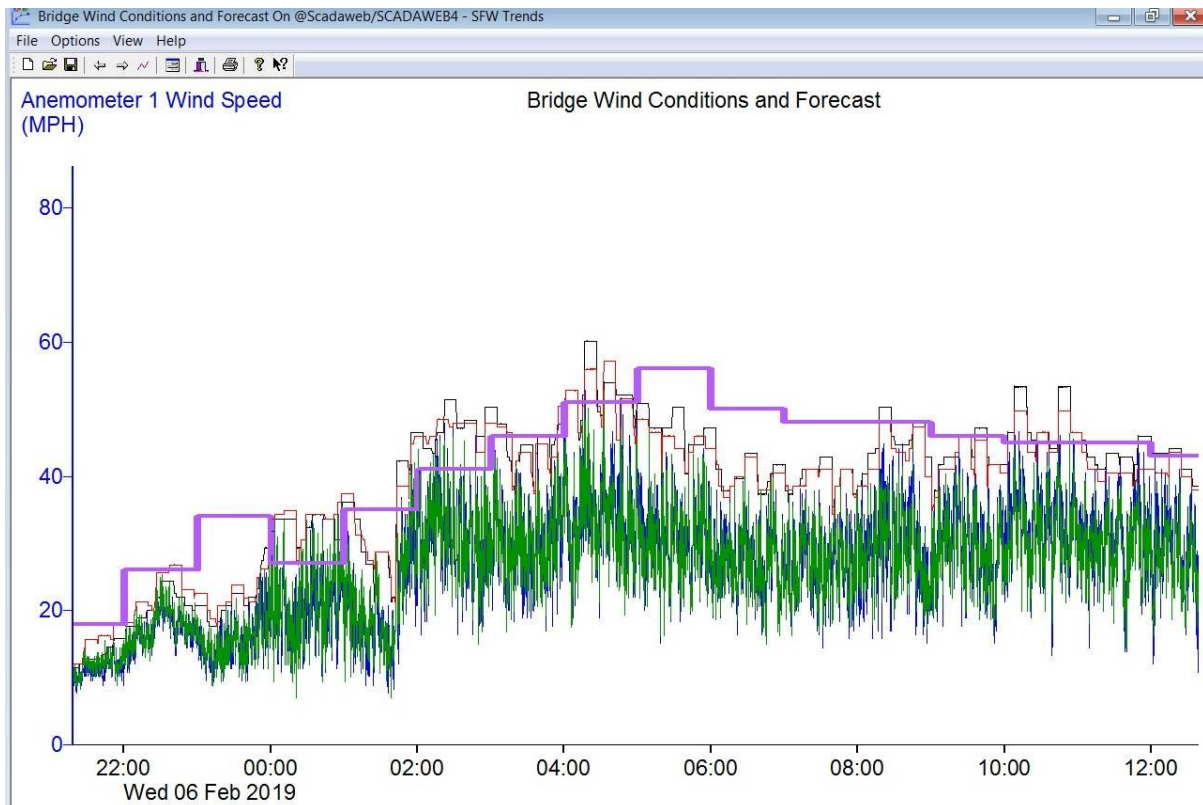

6 Feb 14:00 (2pm) to 7 Feb 04:00 (4am)

6 Feb 22:00 (10pm) to 7 Feb 12:00 (Midday)

7 Feb 06:00 (6am) to 20:00 (8pm)

7 Feb 14:00 (2pm) to 8 Feb 04:00 (4am)