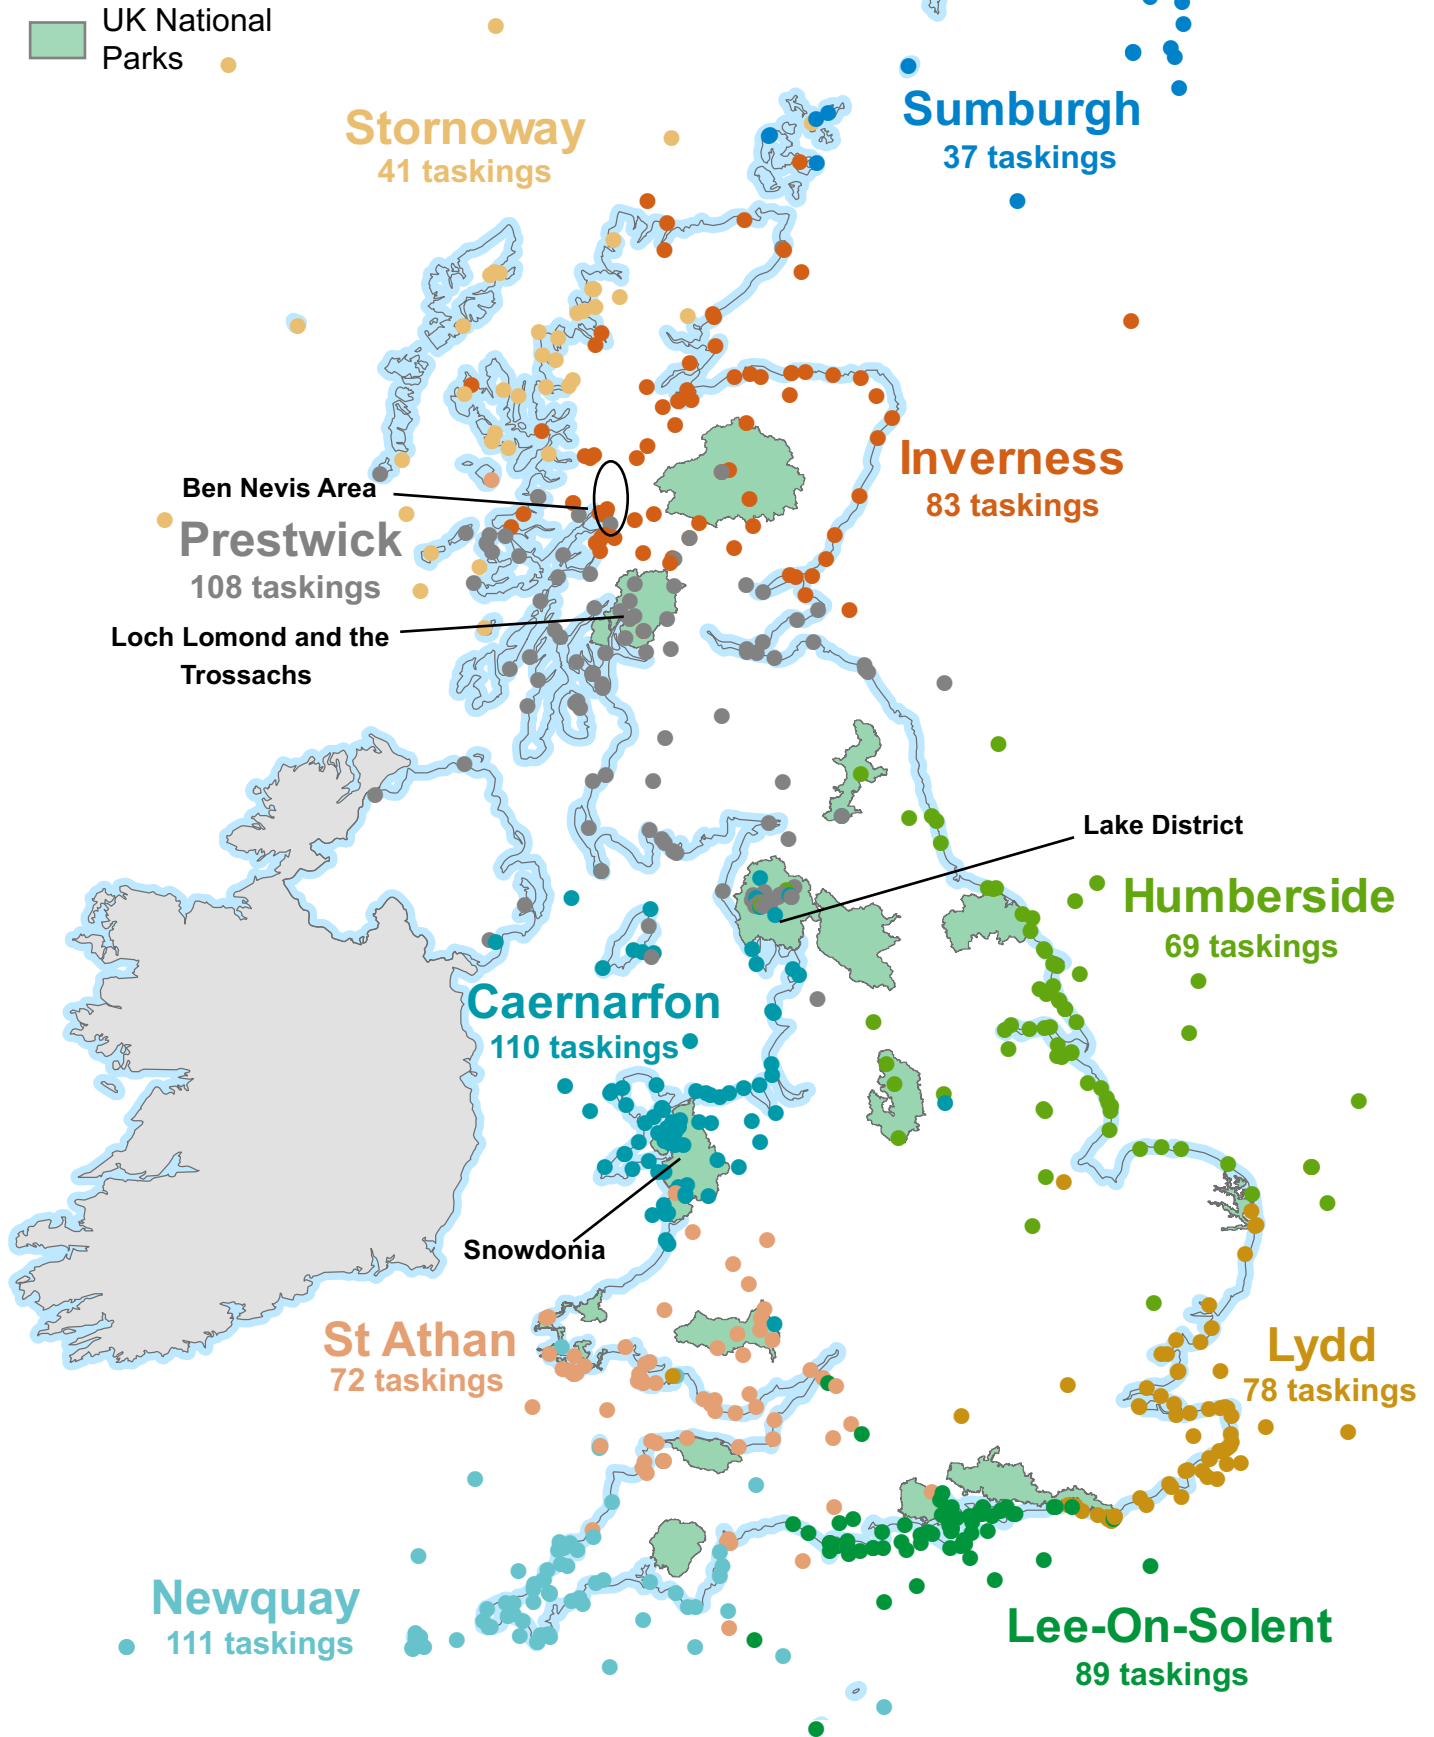

# Map of tasking locations by base

Tasking location by base, July to September 2018

Source: Search and Rescue Helicopter Statistics, Department for Transport.

# Map of tasking category

Tasking type by location, July to September 2018

Pre-arranged transfer

Rescue/ recovery

Search

Support

UK National Parks