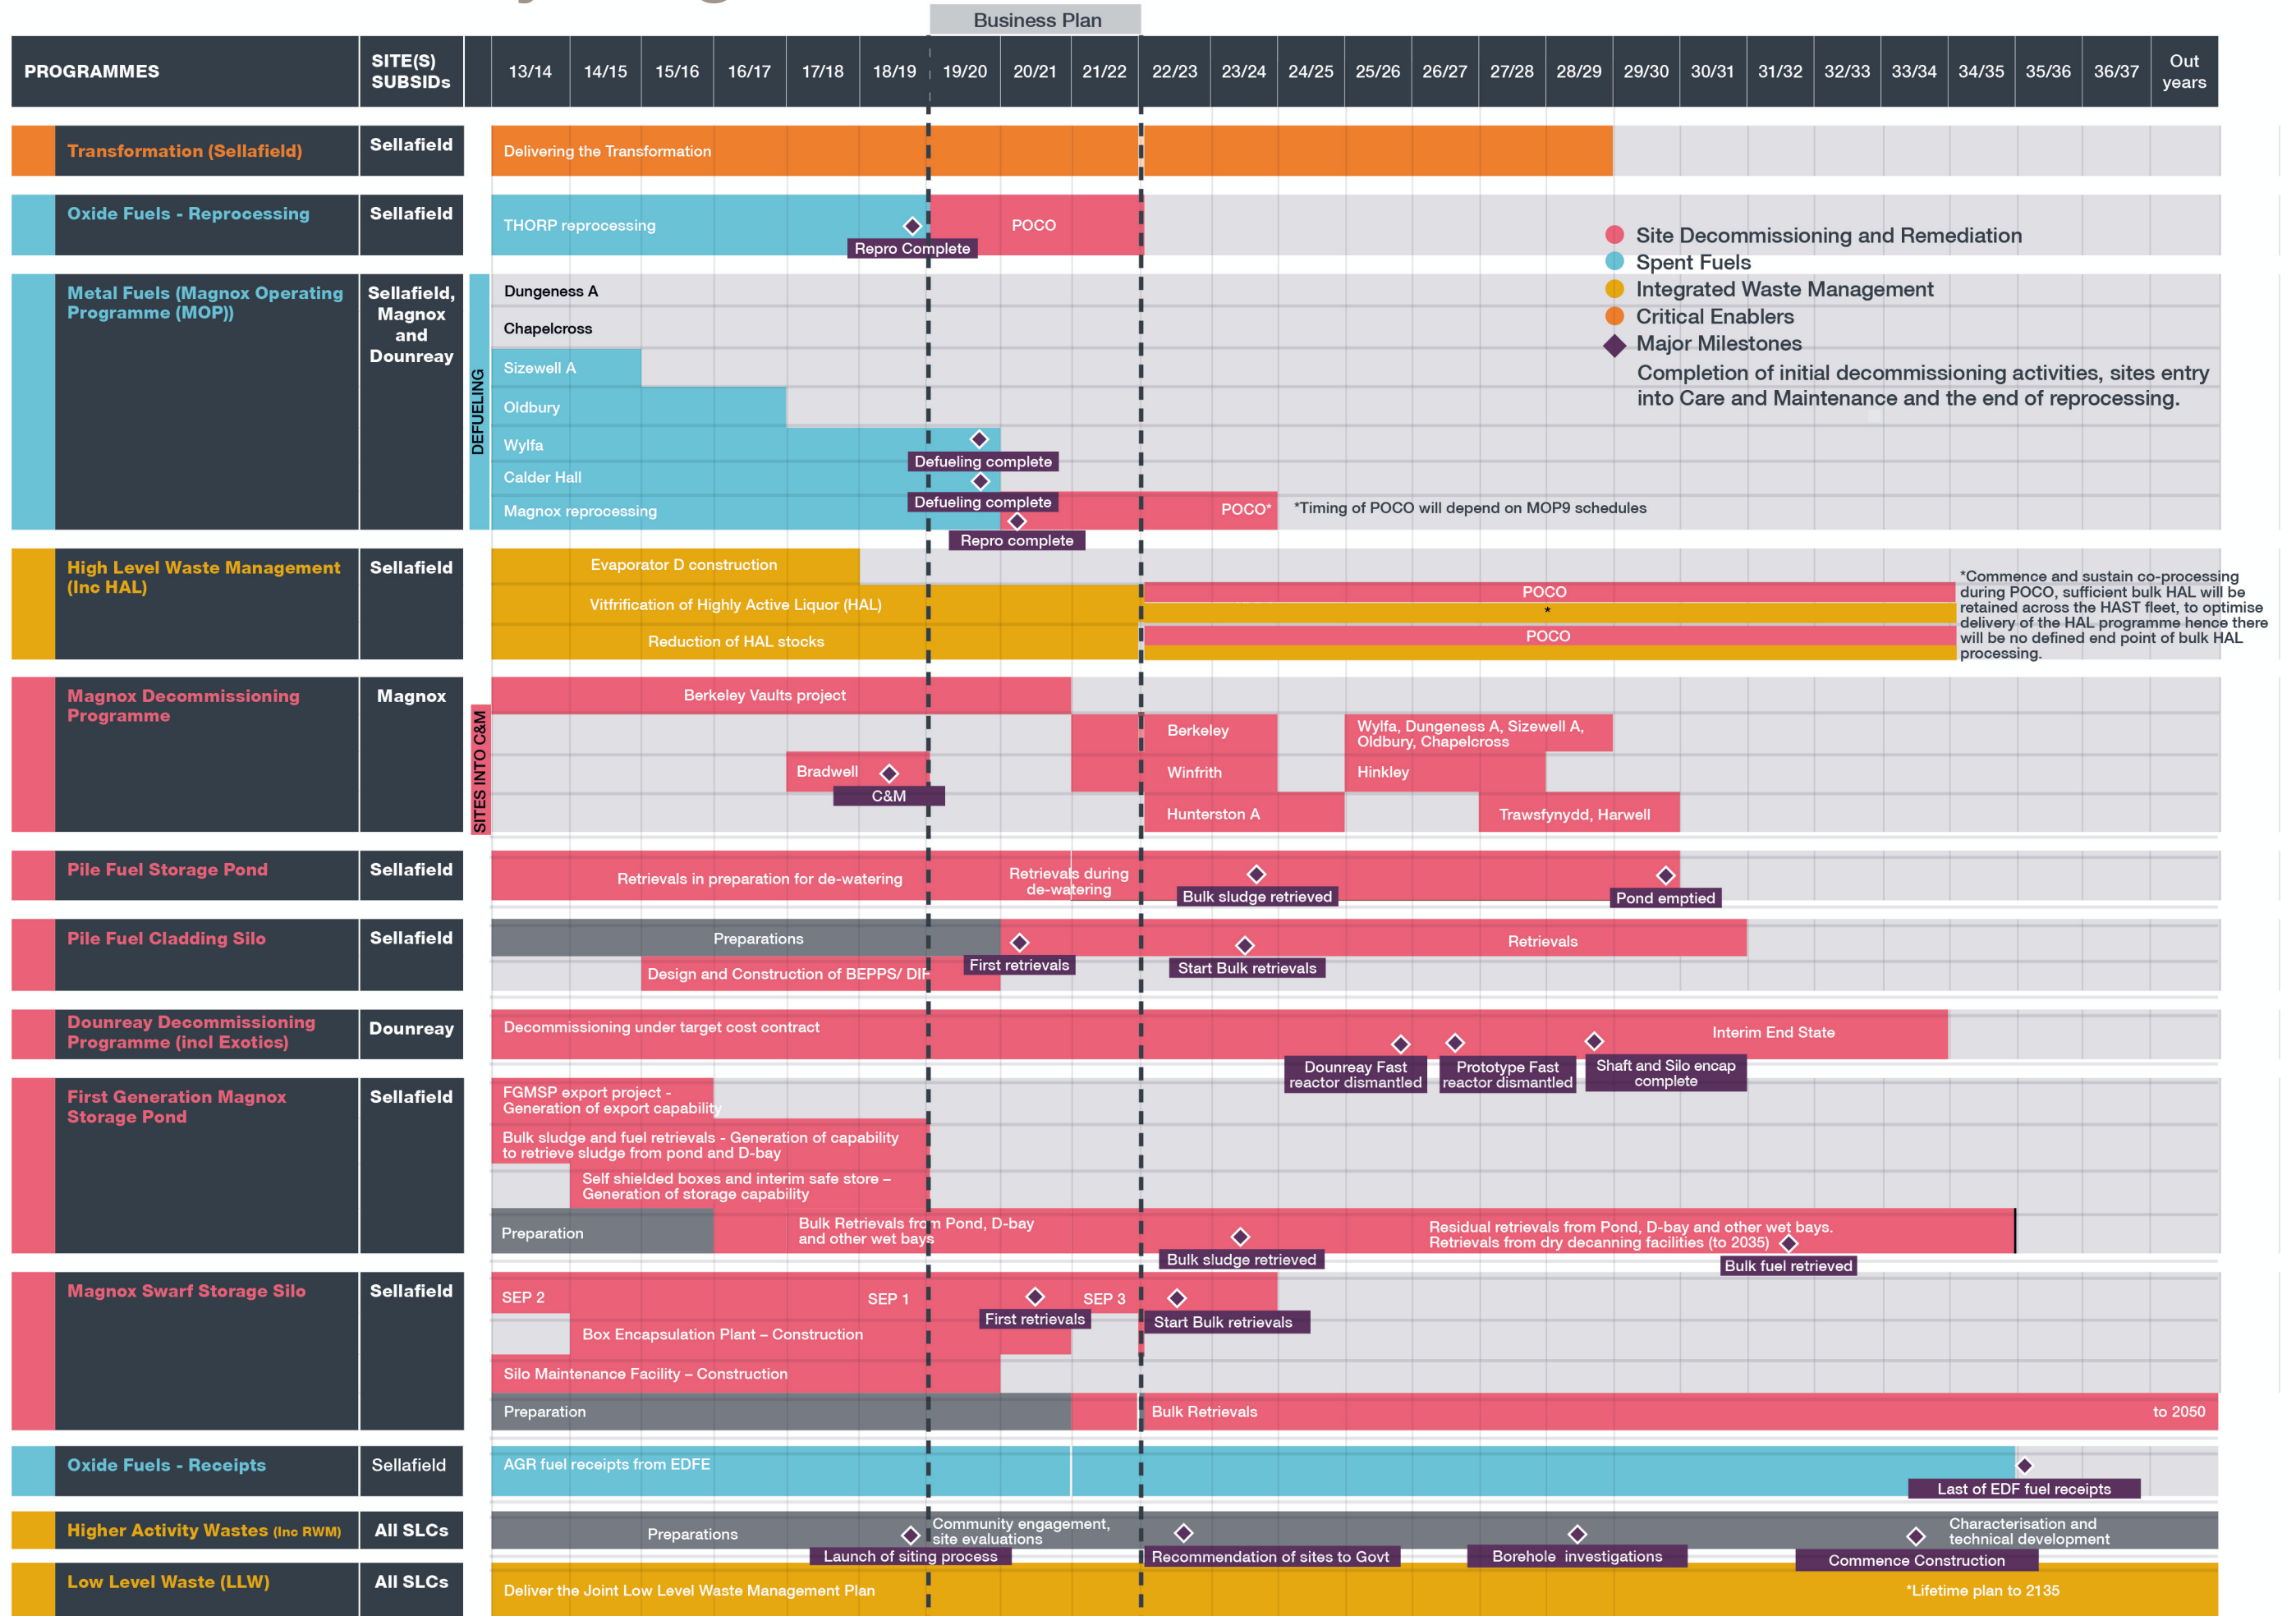

NDA Estate Key Programmes:

20 Year Overview

All dates shown above and in the subsequent pages represent the latest emerging information and are subject to change.