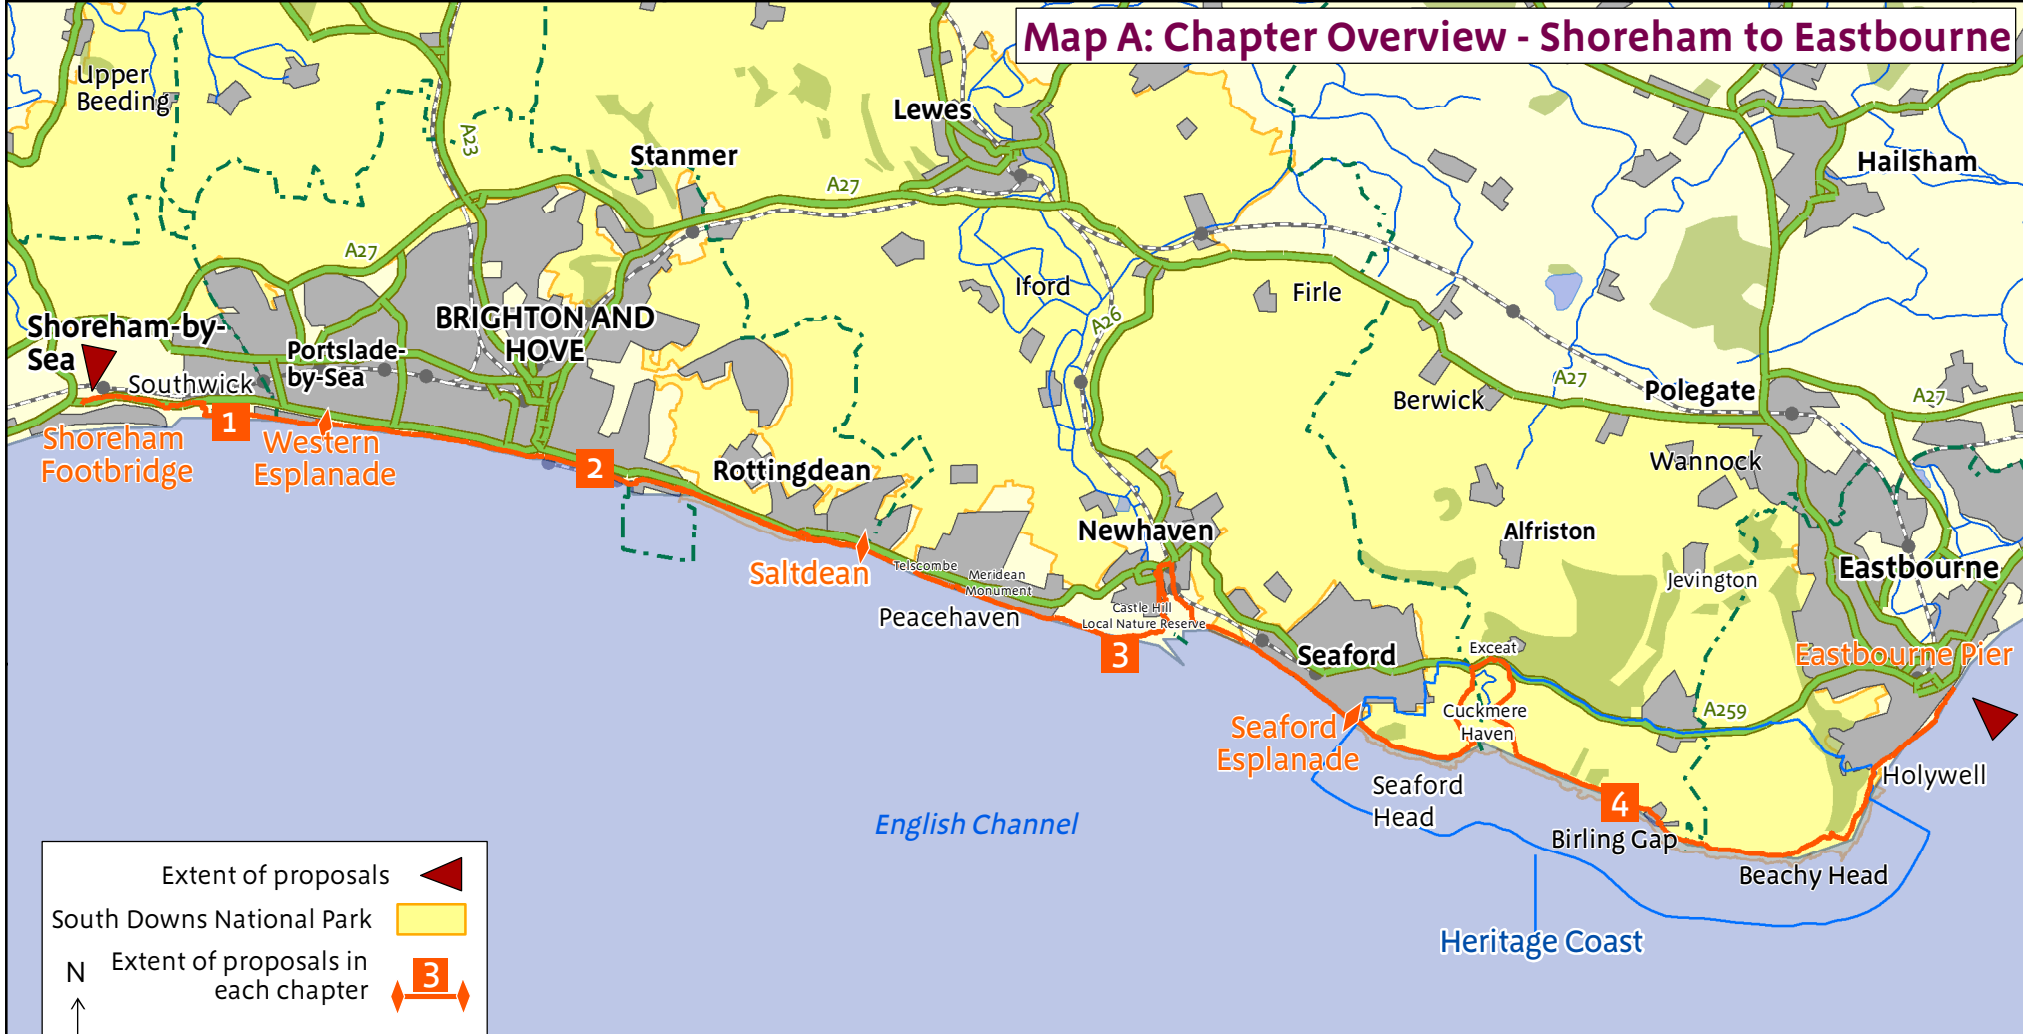

Map A: Chapter Overview - Shoreham to Eastbourne

Extent of proposals

South Downs National Park

Extent of proposals in each chapter

N
↑

0 2 4 Kilometres

0 1.5 3 Miles

Based upon Ordnance Survey material on behalf of HMSO.
 © Crown copyright and database right 2017. All rights reserved.
 Natural England OS licence number 100022021

Chapter number and title

- 1** Shoreham Footbridge, Shoreham-by-Sea to Western Esplanade, Portslade-by-Sea (Maps 1a to 1d)
- 2** Western Esplanade, Portslade-by-Sea to Longridge Avenue, Saltdean (Maps 2a to 2h)
- 3** Lonbridge Avenue, Saltdean to Seaford Esplanade (Maps 3a to 3i)
- 4** Seaford Esplanade to Eastbourne Pier (Maps 4a to 4o)