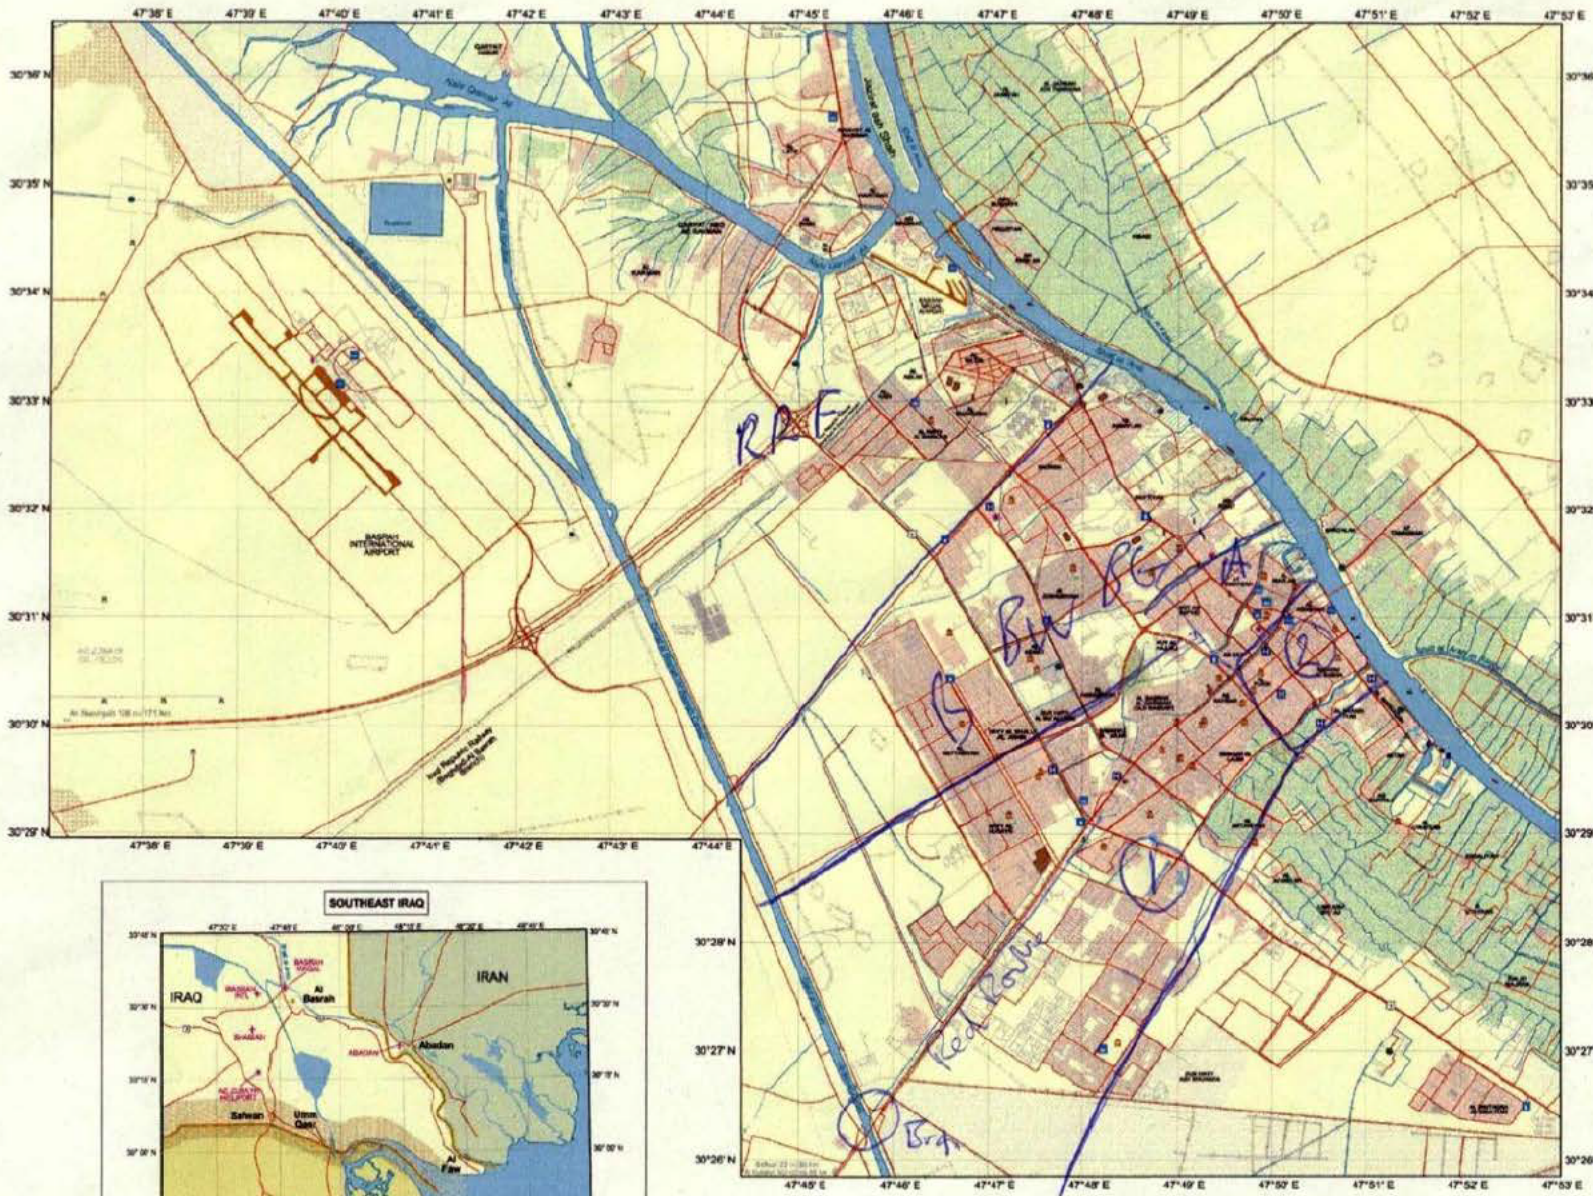

MOD-83-0000343-A

AL BASRAH, IRAQ

Projection: Transverse Mercator
Datum: WGS84
Map Date: 24 April 2003

Glossary	
Jazirah	island
Khawr	inlet, creek
Nahr	river
Canal	canal
Chayk	village
Shatt	stream

SUITABLE FOR REFERENCE PURPOSES ONLY