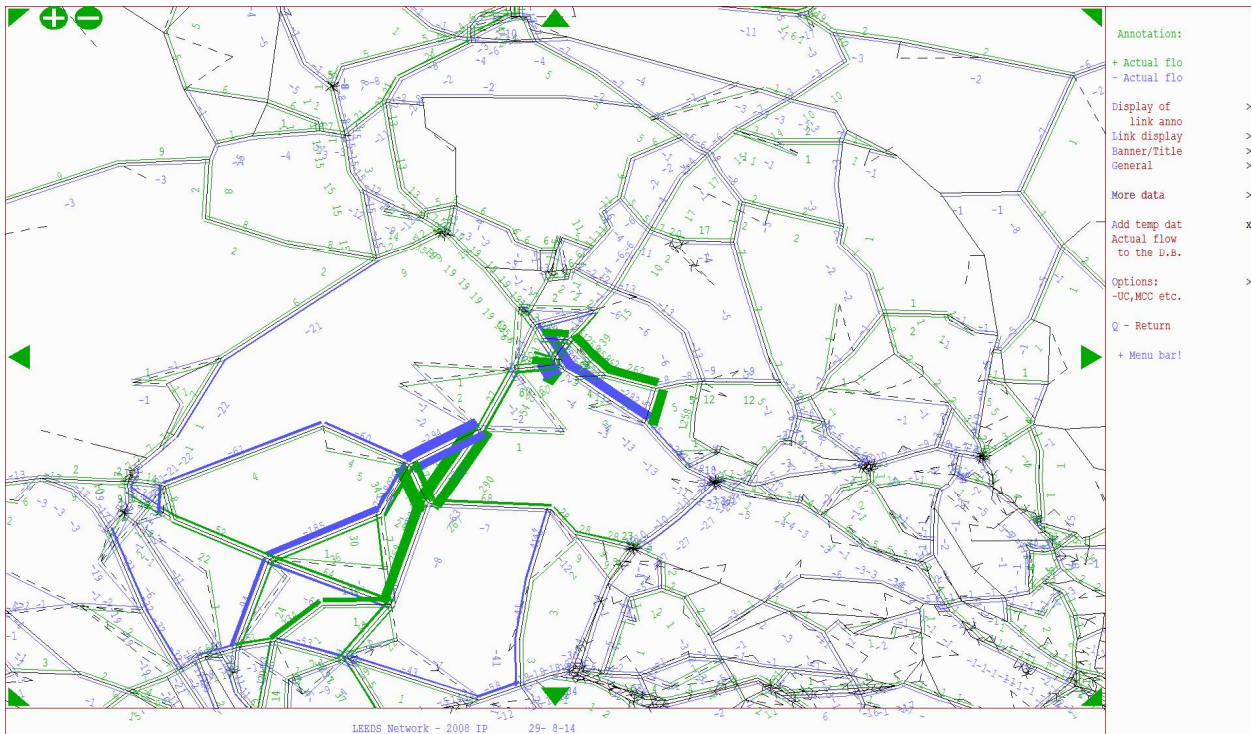

Appendix I – SATURN Plots – Junction Package 1

This document is out of date. The latest information on the government's aviation and airports policy is available on GOV.UK.

Appendix I – 2021 Package 1

2021 Package 1 AM Peak Traffic Flow Changes

2021 Package 1 Inter-peak Traffic Flow Changes

2021 Package 1 PM Peak Traffic Flow Changes

2021 Package 1 AM Peak Delay Changes

2021 Package 1 Inter-peak Delay Changes

2021 Package 1 PM Peak Delay Changes