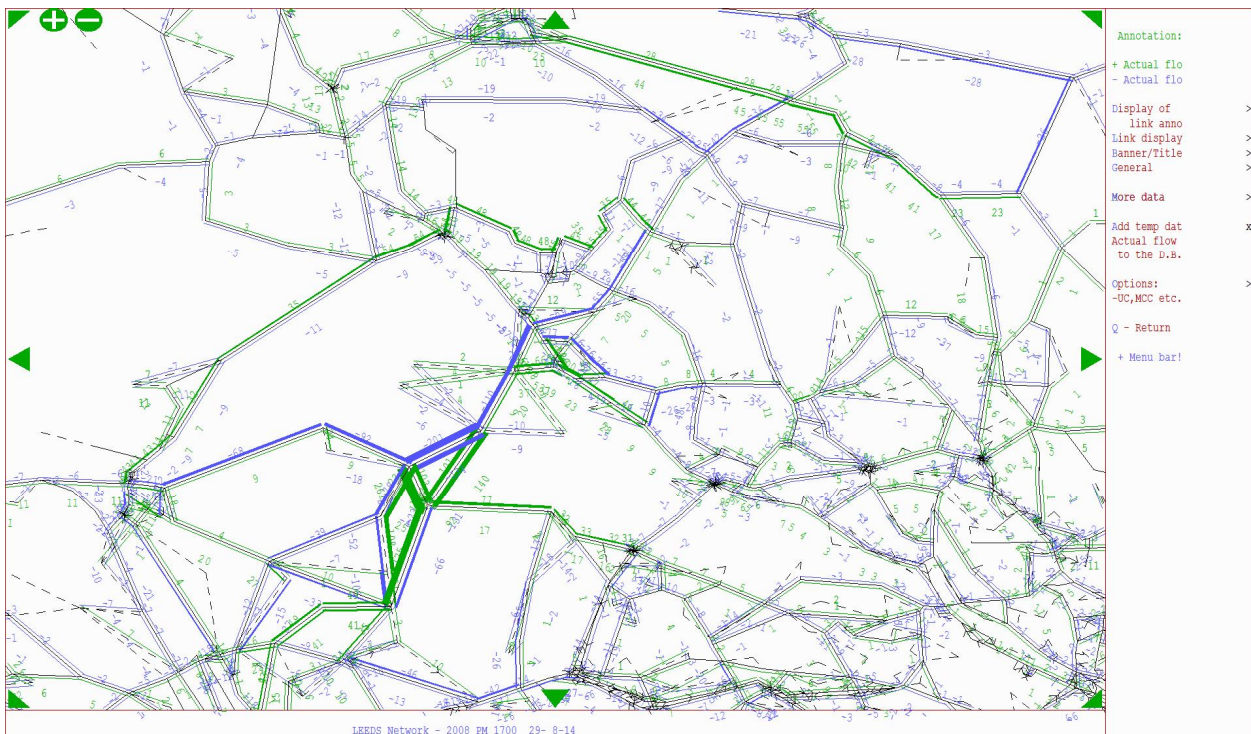

Appendix I – SATURN Plots – Junction Package 1

This document is out of date. The latest information on the government's aviation and airports policy is available on GOV.UK.

Appendix I – 2021 Package 1

2021 Package 1 AM Peak Traffic Flow Changes

2021 Package 1 Inter-peak Traffic Flow Changes

2021 Package 1 PM Peak Traffic Flow Changes

2021 Package 1 AM Peak Delay Changes

2021 Package 1 Inter-peak Delay Changes

2021 Package 1 PM Peak Delay Changes