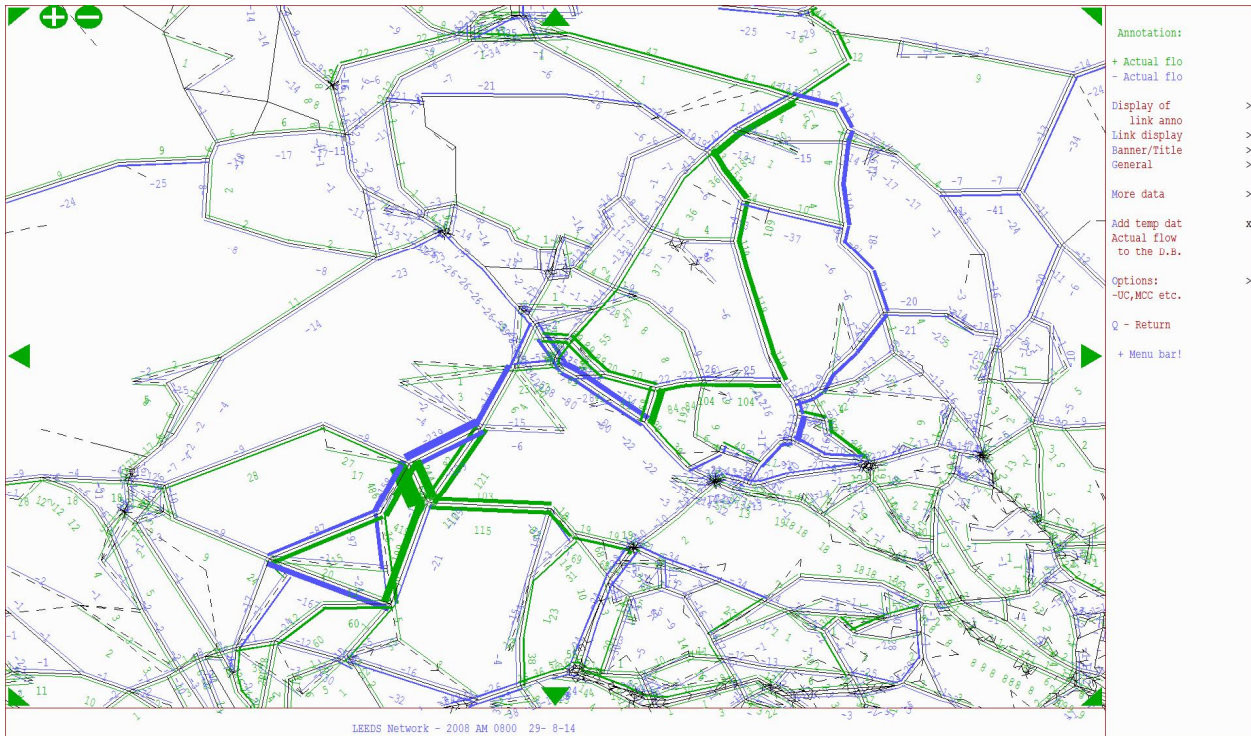

Appendix I – SATURN Plots – Junction Package 1

This document is out of date. The latest information on the government's aviation and airports policy is available on GOV.UK.

Appendix I – 2021 Package 1

2021 Package 1 AM Peak Traffic Flow Changes

2021 Package 1 Inter-peak Traffic Flow Changes

2021 Package 1 PM Peak Traffic Flow Changes

2021 Package 1 AM Peak Delay Changes

2021 Package 1 Inter-peak Delay Changes

2021 Package 1 PM Peak Delay Changes