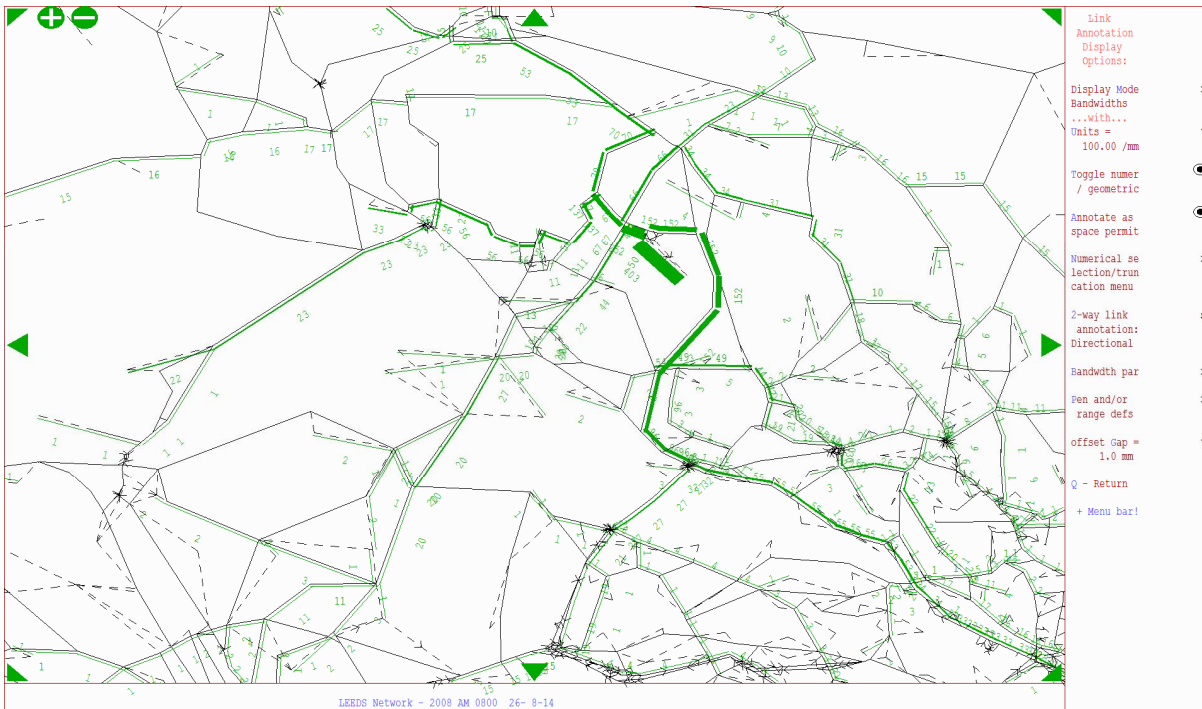

2021

AM – Link Road Distribution

AM – Airport Origin

AM – Airport Destination

IP – Link Road Distribution

IP – Airport Origin

IP – Airport Destination

PM – Link Road Distribution

PM – Airport Origin

PM – Airport Destination

2031

AM – Link Road Distribution

AM – Airport Origin

AM – Airport Destination

IP – Link Road Distribution

IP – Airport Origin

IP – Airport Destination

PM – Link Road Distribution

PM – Airport Origin

PM – Airport Destination