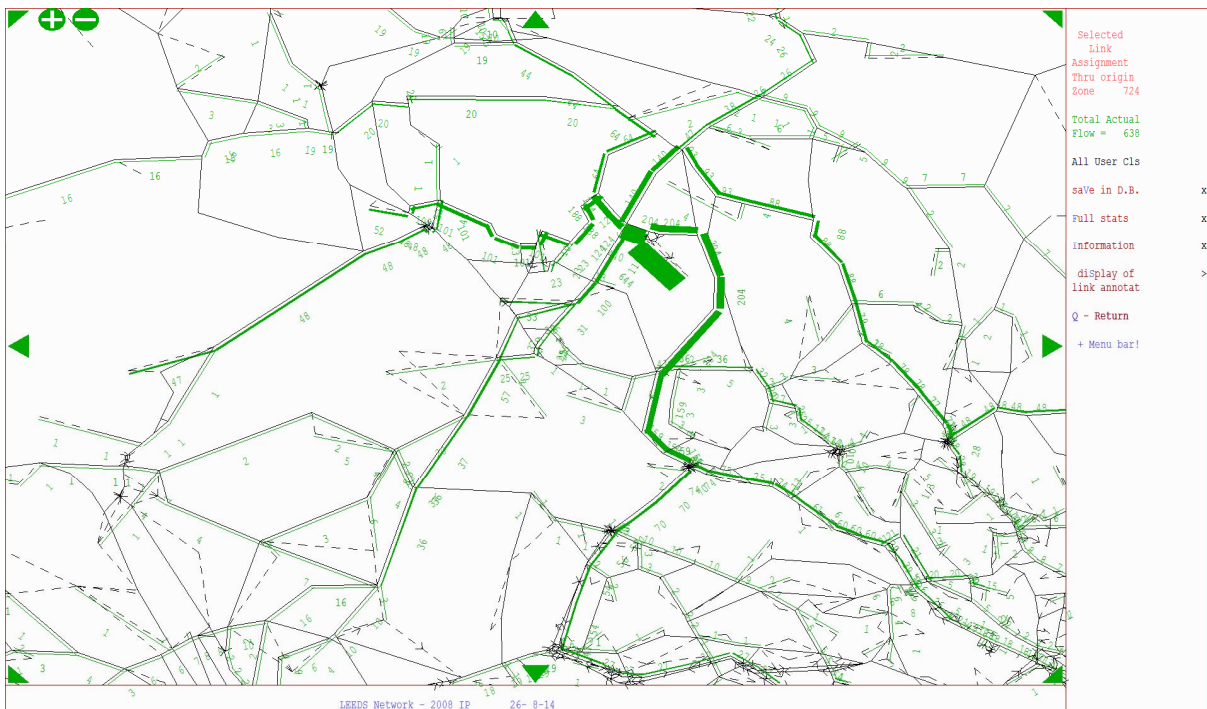

2021

AM – Link Road Distribution

AM – Airport Origin

AM – Airport Destination

IP – Link Road Distribution

IP – Airport Origin

IP – Airport Destination

PM – Link Road Distribution

PM – Airport Origin

PM – Airport Destination

2031

AM – Link Road Distribution

AM – Airport Origin

AM – Airport Destination

IP – Link Road Distribution

IP – Airport Origin

IP – Airport Destination

PM – Link Road Distribution

PM – Airport Origin

PM – Airport Destination