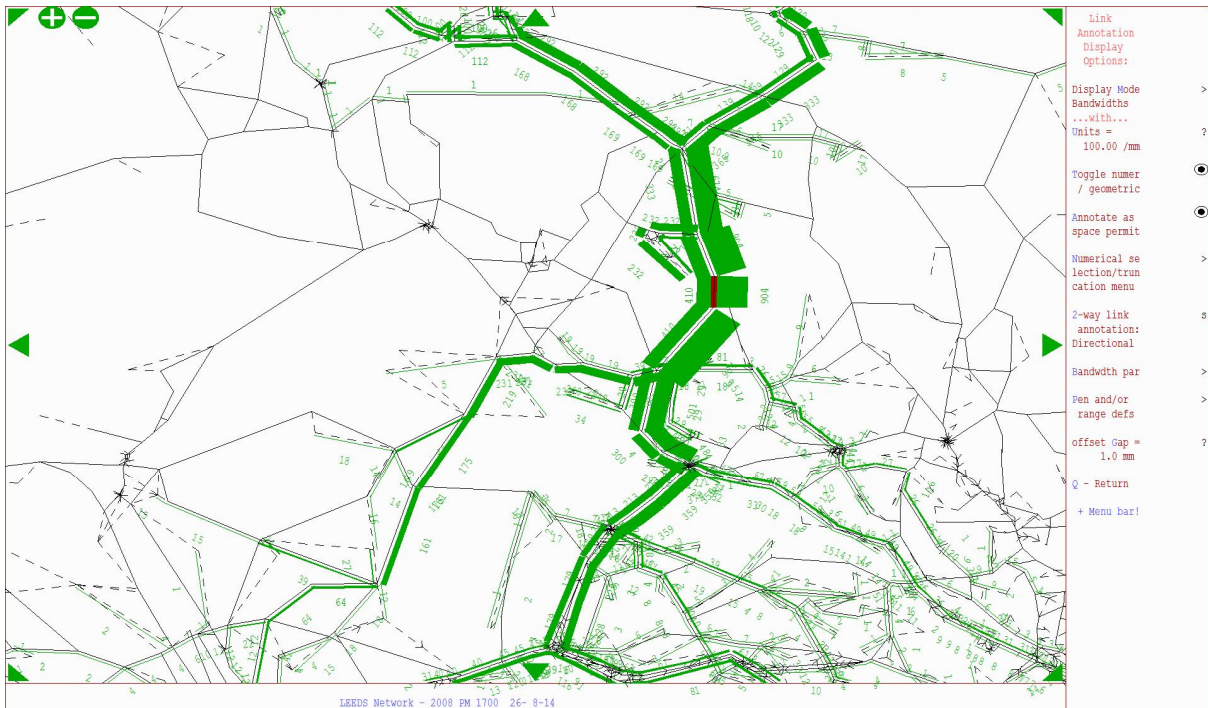

2021

AM – Link Road Distribution

AM – Airport Origin

AM – Airport Destination

IP – Link Road Distribution

IP – Airport Origin

IP – Airport Destination

PM – Link Road Distribution

PM – Airport Origin

PM – Airport Destination

2031

AM – Link Road Distribution

AM – Airport Origin

AM – Airport Destination

IP – Link Road Distribution

IP – Airport Origin

IP – Airport Destination

PM – Link Road Distribution

PM – Airport Origin

PM – Airport Destination