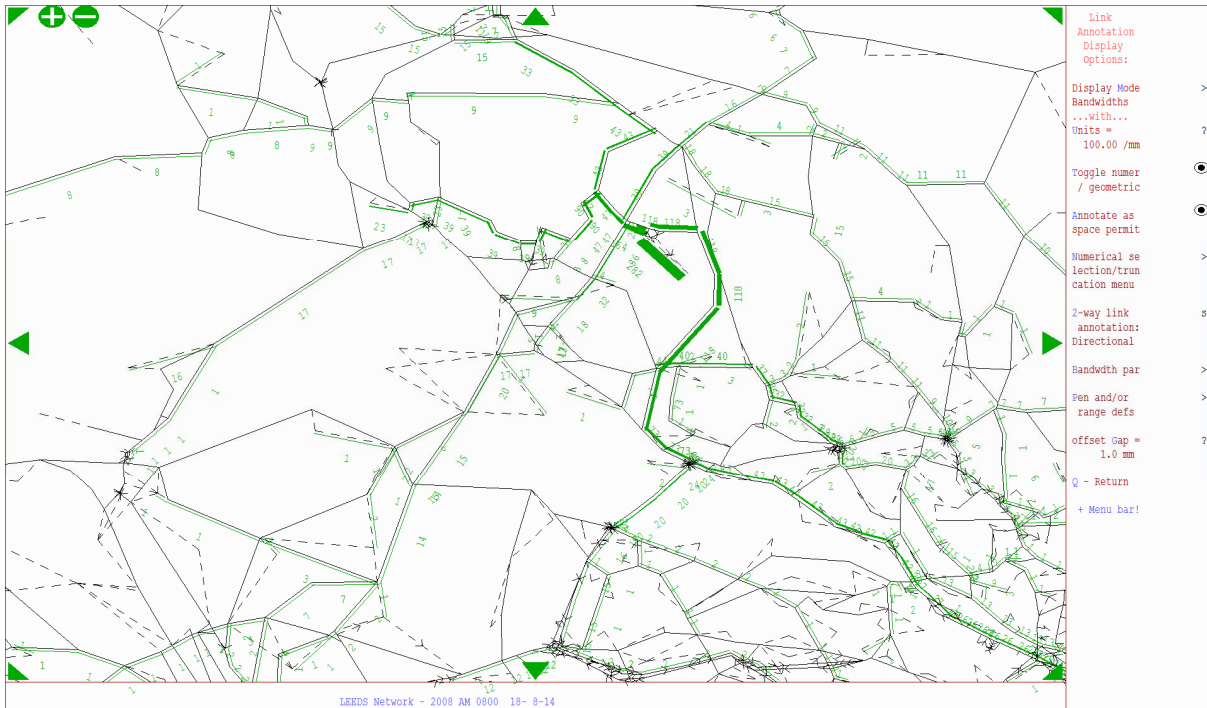

Appendix E – SATURN Link Road Plots

This document is out of date. The latest information on the government's aviation and airports policy is available on [GOV.UK](https://www.gov.uk).

Appendix E – 2021/ 2031 Airport Distribution

2021

AM – Link Road Distribution

AM – Airport Origin

AM – Airport Destination

IP – Link Road Distribution

IP – Airport Origin

IP – Airport Destination

PM – Link Road Distribution

PM – Airport Origin

PM – Airport Destination

2031

AM – Link Road Distribution

AM – Airport Origin

AM – Airport Destination

IP – Link Road Distribution

IP – Airport Origin

IP – Airport Destination

PM – Link Road Distribution

PM – Airport Origin

PM – Airport Destination