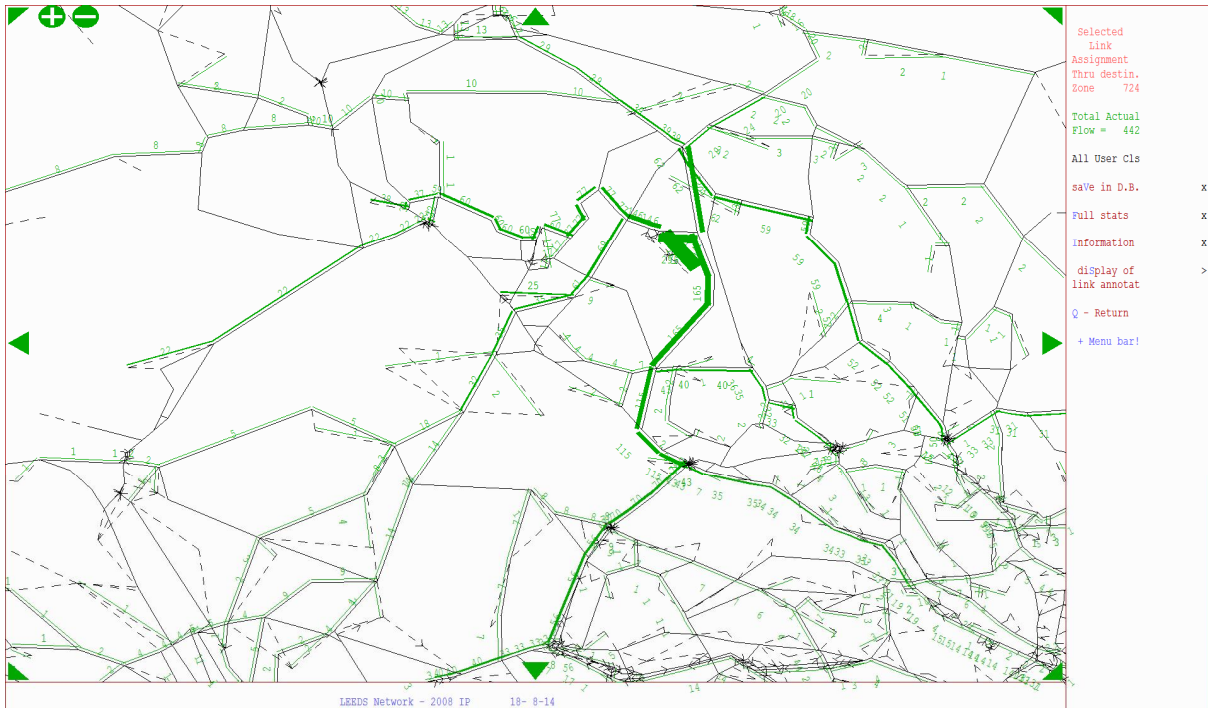

Appendix E – SATURN Link Road Plots

This document is out of date. The latest information on the government's aviation and airports policy is available on [GOV.UK](https://www.gov.uk).

Appendix E – 2021/ 2031 Airport Distribution

2021

AM – Link Road Distribution

AM – Airport Origin

AM – Airport Destination

IP – Link Road Distribution

IP – Airport Origin

IP – Airport Destination

PM – Link Road Distribution

PM – Airport Origin

PM – Airport Destination

2031

AM – Link Road Distribution

AM – Airport Origin

AM – Airport Destination

IP – Link Road Distribution

IP – Airport Origin

IP – Airport Destination

PM – Link Road Distribution

PM – Airport Origin

PM – Airport Destination