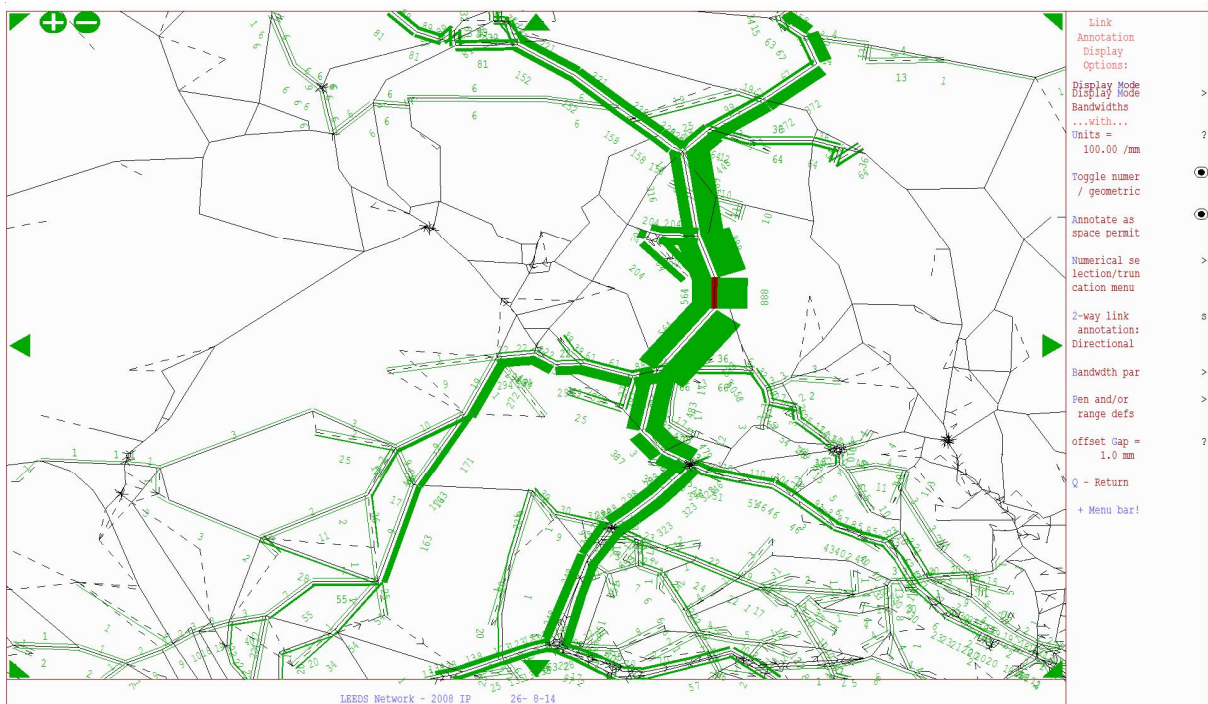

2021

AM – Link Road Distribution

AM – Airport Origin

AM – Airport Destination

IP – Link Road Distribution

IP – Airport Origin

IP – Airport Destination

PM – Link Road Distribution

PM – Airport Origin

PM – Airport Destination

2031

AM – Link Road Distribution

AM – Airport Origin

AM – Airport Destination

IP – Link Road Distribution

IP – Airport Origin

IP – Airport Destination

PM – Link Road Distribution

PM – Airport Origin

PM – Airport Destination