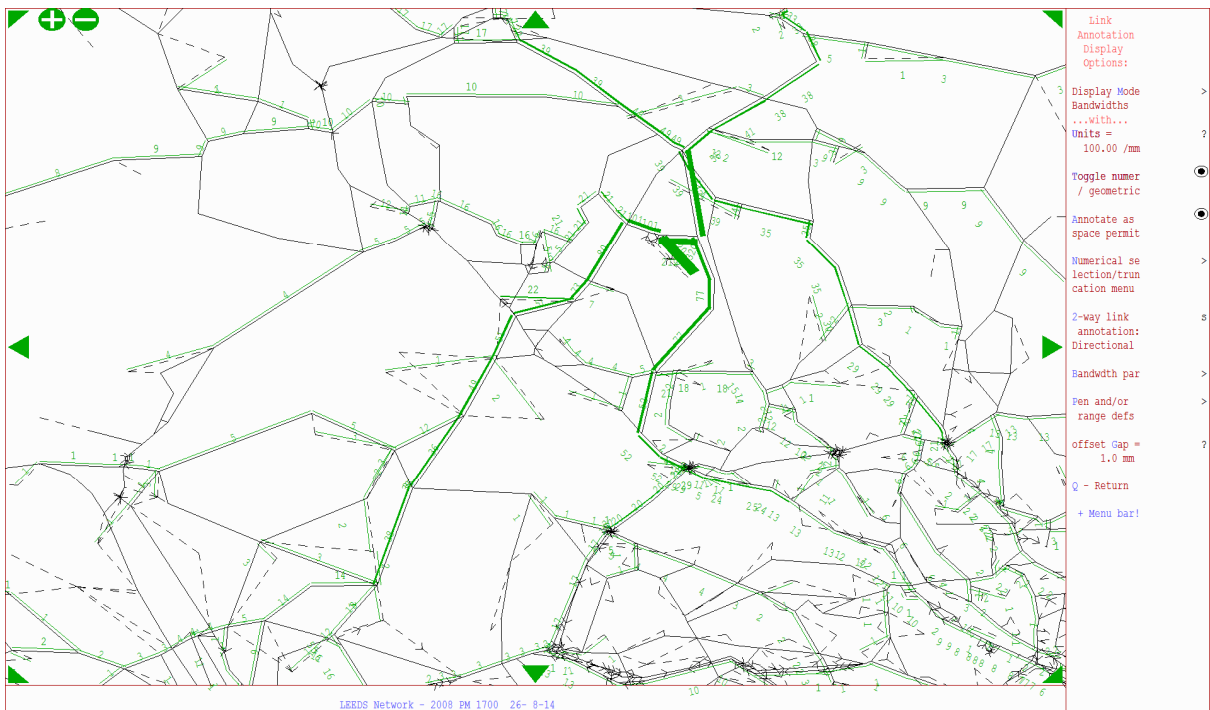

Appendix E – SATURN Link Road Plots

This document is out of date. The latest information on the government's aviation and airports policy is available on [GOV.UK](https://www.gov.uk).

Appendix E – 2021/ 2031 Airport Distribution

2021

AM – Link Road Distribution

AM – Airport Origin

AM – Airport Destination

IP – Link Road Distribution

IP – Airport Origin

IP – Airport Destination

PM – Link Road Distribution

PM – Airport Origin

PM – Airport Destination

2031

AM – Link Road Distribution

AM – Airport Origin

AM – Airport Destination

IP – Link Road Distribution

IP – Airport Origin

IP – Airport Destination

PM – Link Road Distribution

PM – Airport Origin

PM – Airport Destination