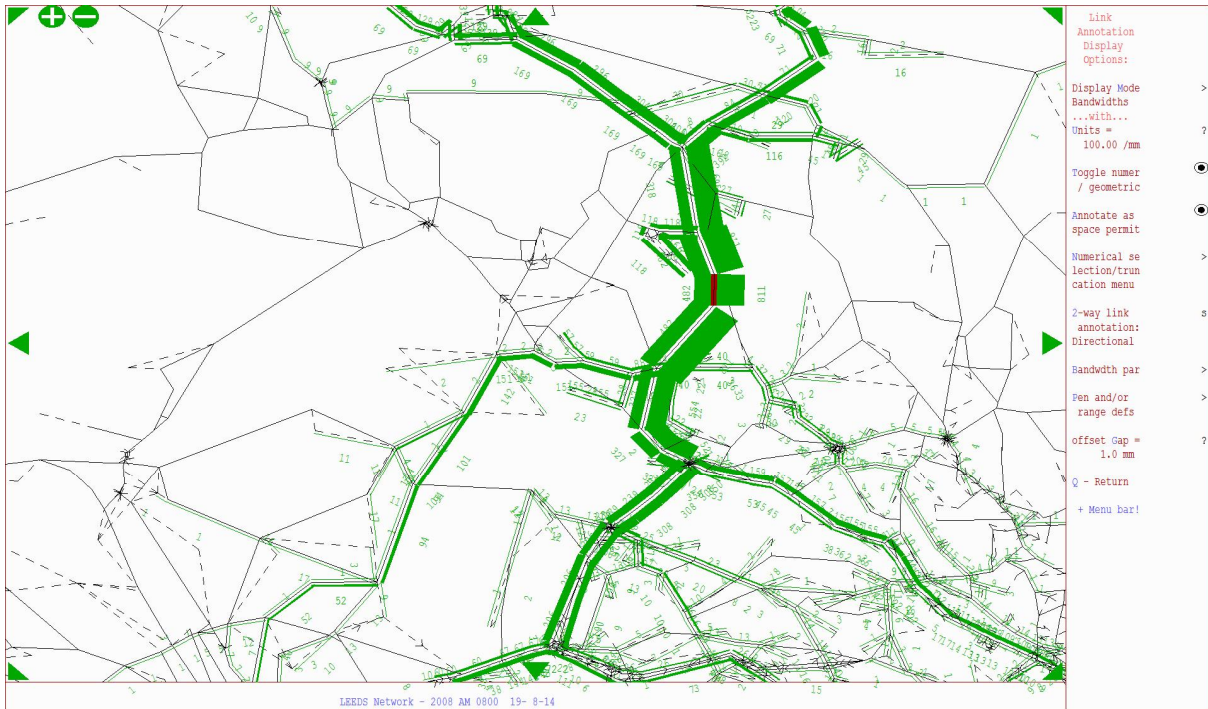

Appendix E – SATURN Link Road Plots

This document is out of date. The latest information on the government's aviation and airports policy is available on [GOV.UK](https://www.gov.uk).

Appendix E – 2021/ 2031 Airport Distribution

2021

AM – Link Road Distribution

AM – Airport Origin

AM – Airport Destination

IP – Link Road Distribution

IP – Airport Origin

IP – Airport Destination

PM – Link Road Distribution

PM – Airport Origin

PM – Airport Destination

2031

AM – Link Road Distribution

AM – Airport Origin

AM – Airport Destination

IP – Link Road Distribution

IP – Airport Origin

IP – Airport Destination

PM – Link Road Distribution

PM – Airport Origin

PM – Airport Destination