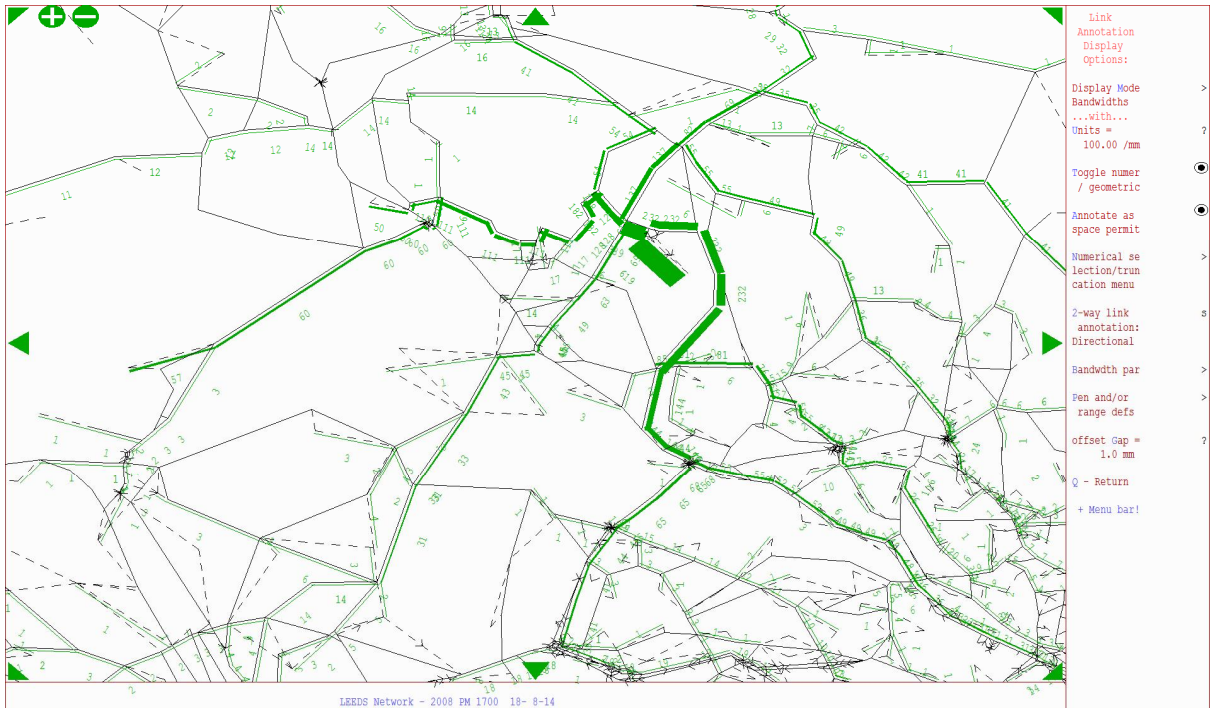

Appendix E – SATURN Link Road Plots

This document is out of date. The latest information on the government's aviation and airports policy is available on [GOV.UK](https://www.gov.uk).

Appendix E – 2021/ 2031 Airport Distribution

2021

AM – Link Road Distribution

AM – Airport Origin

AM – Airport Destination

IP – Link Road Distribution

IP – Airport Origin

IP – Airport Destination

PM – Link Road Distribution

PM – Airport Origin

PM – Airport Destination

2031

AM – Link Road Distribution

AM – Airport Origin

AM – Airport Destination

IP – Link Road Distribution

IP – Airport Origin

IP – Airport Destination

PM – Link Road Distribution

PM – Airport Origin

PM – Airport Destination