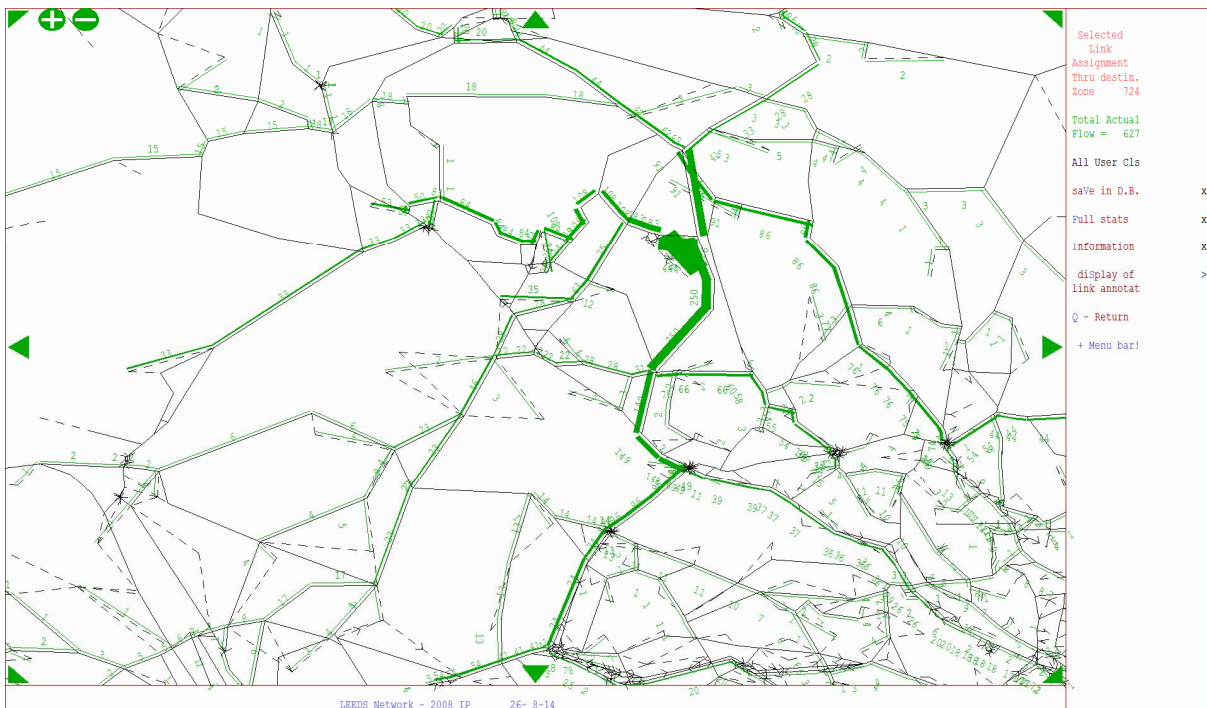

2021

AM – Link Road Distribution

AM – Airport Origin

AM – Airport Destination

IP – Link Road Distribution

IP – Airport Origin

IP – Airport Destination

PM – Link Road Distribution

PM – Airport Origin

PM – Airport Destination

2031

AM – Link Road Distribution

AM – Airport Origin

AM – Airport Destination

IP – Link Road Distribution

IP – Airport Origin

IP – Airport Destination

PM – Link Road Distribution

PM – Airport Origin

PM – Airport Destination