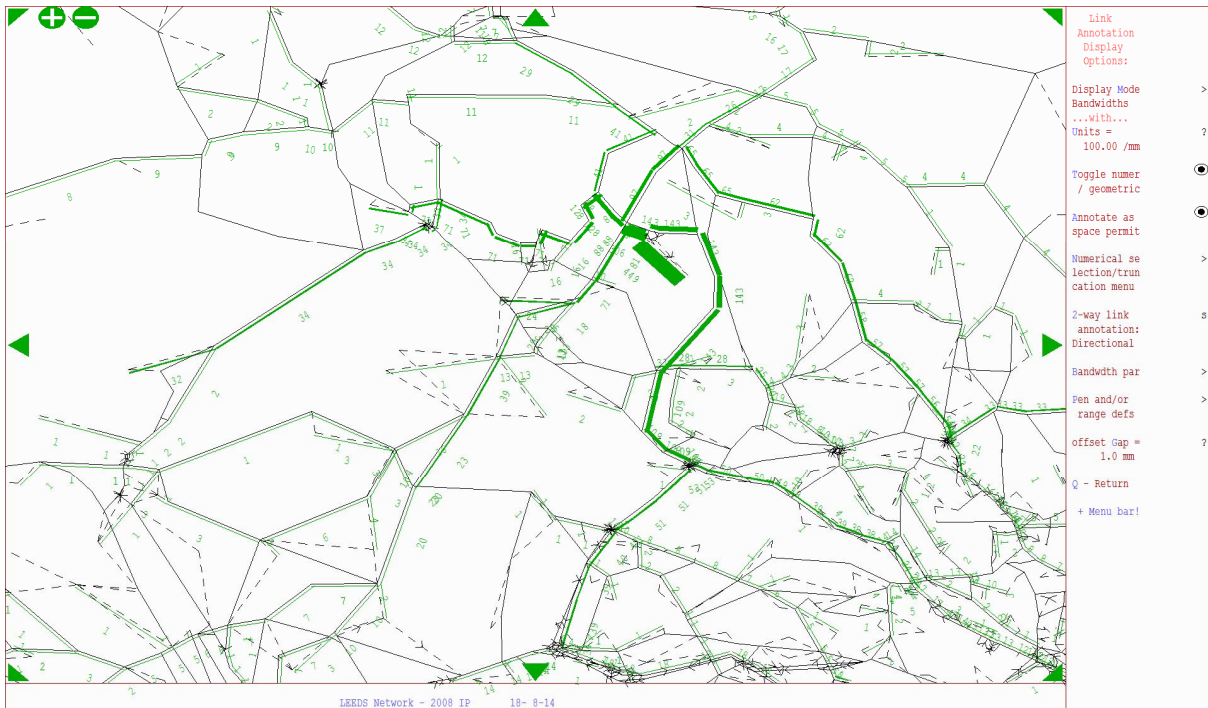

Appendix E – SATURN Link Road Plots

This document is out of date. The latest information on the government's aviation and airports policy is available on [GOV.UK](https://www.gov.uk).

Appendix E – 2021/ 2031 Airport Distribution

2021

AM – Link Road Distribution

AM – Airport Origin

AM – Airport Destination

IP – Link Road Distribution

IP – Airport Origin

IP – Airport Destination

PM – Link Road Distribution

PM – Airport Origin

PM – Airport Destination

2031

AM – Link Road Distribution

AM – Airport Origin

AM – Airport Destination

IP – Link Road Distribution

IP – Airport Origin

IP – Airport Destination

PM – Link Road Distribution

PM – Airport Origin

PM – Airport Destination