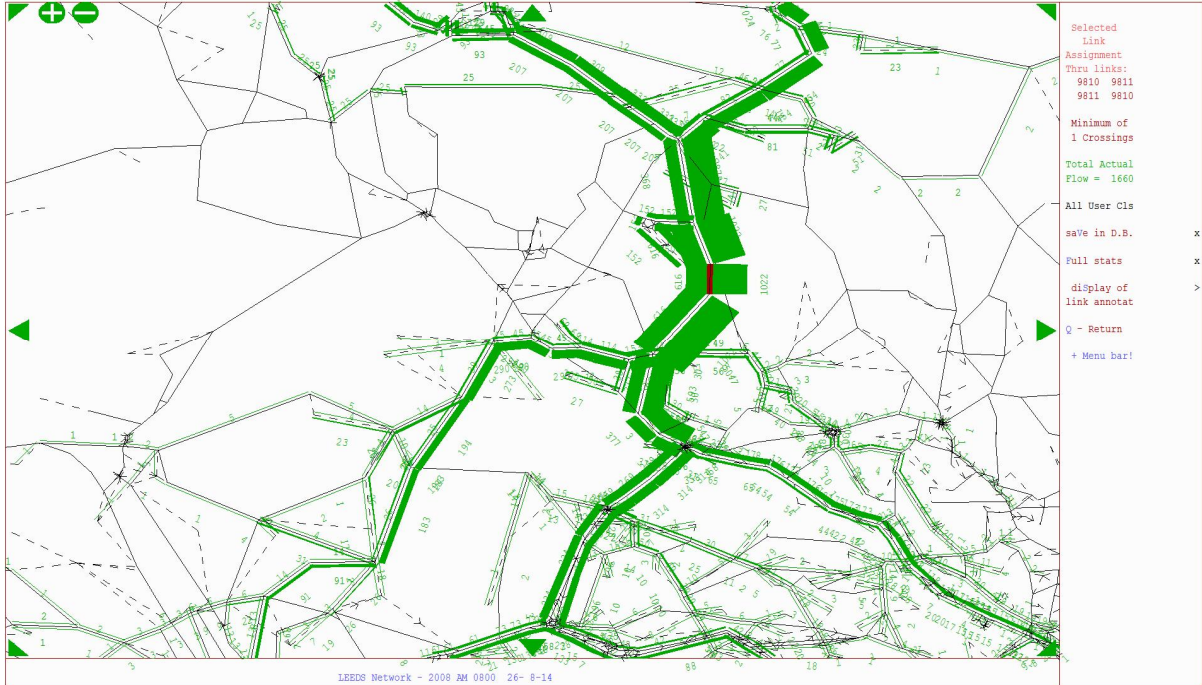

2021

AM – Link Road Distribution

AM – Airport Origin

AM – Airport Destination

IP – Link Road Distribution

IP – Airport Origin

IP – Airport Destination

PM – Link Road Distribution

PM – Airport Origin

PM – Airport Destination

2031

AM – Link Road Distribution

AM – Airport Origin

AM – Airport Destination

IP – Link Road Distribution

IP – Airport Origin

IP – Airport Destination

PM – Link Road Distribution

PM – Airport Origin

PM – Airport Destination