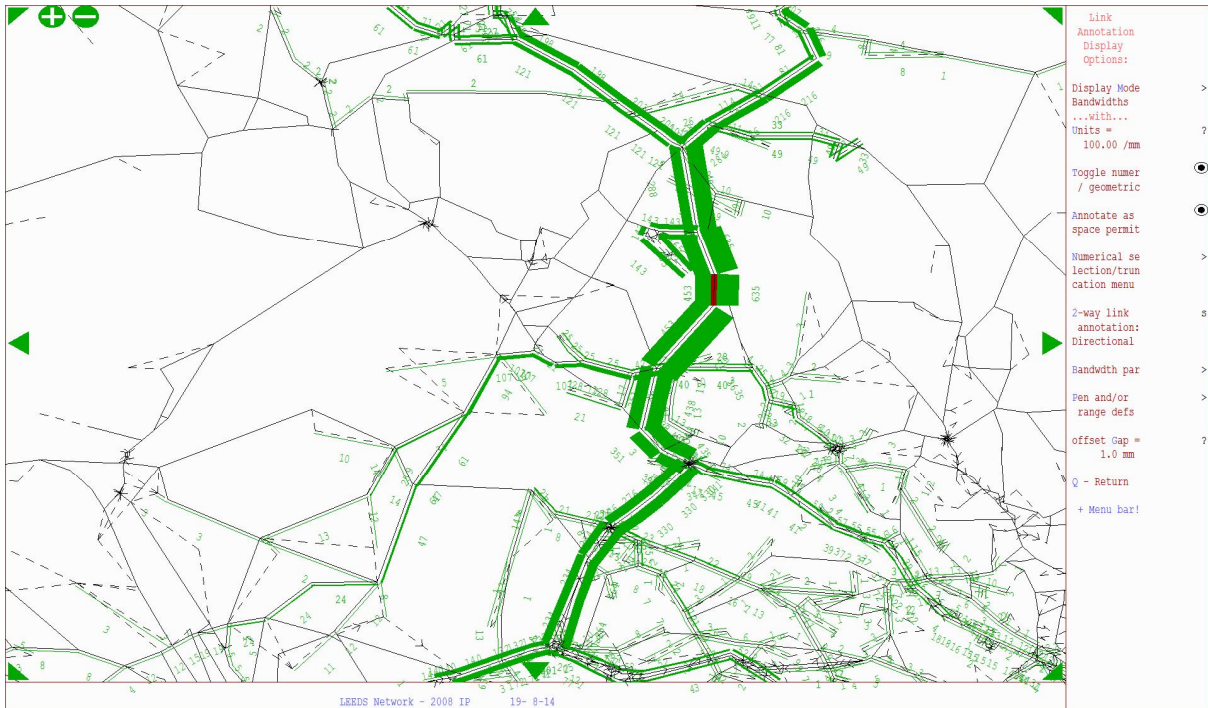

2021

AM – Link Road Distribution

AM – Airport Origin

AM – Airport Destination

IP – Link Road Distribution

IP – Airport Origin

IP – Airport Destination

PM – Link Road Distribution

PM – Airport Origin

PM – Airport Destination

2031

AM – Link Road Distribution

AM – Airport Origin

AM – Airport Destination

IP – Link Road Distribution

IP – Airport Origin

IP – Airport Destination

PM – Link Road Distribution

PM – Airport Origin

PM – Airport Destination