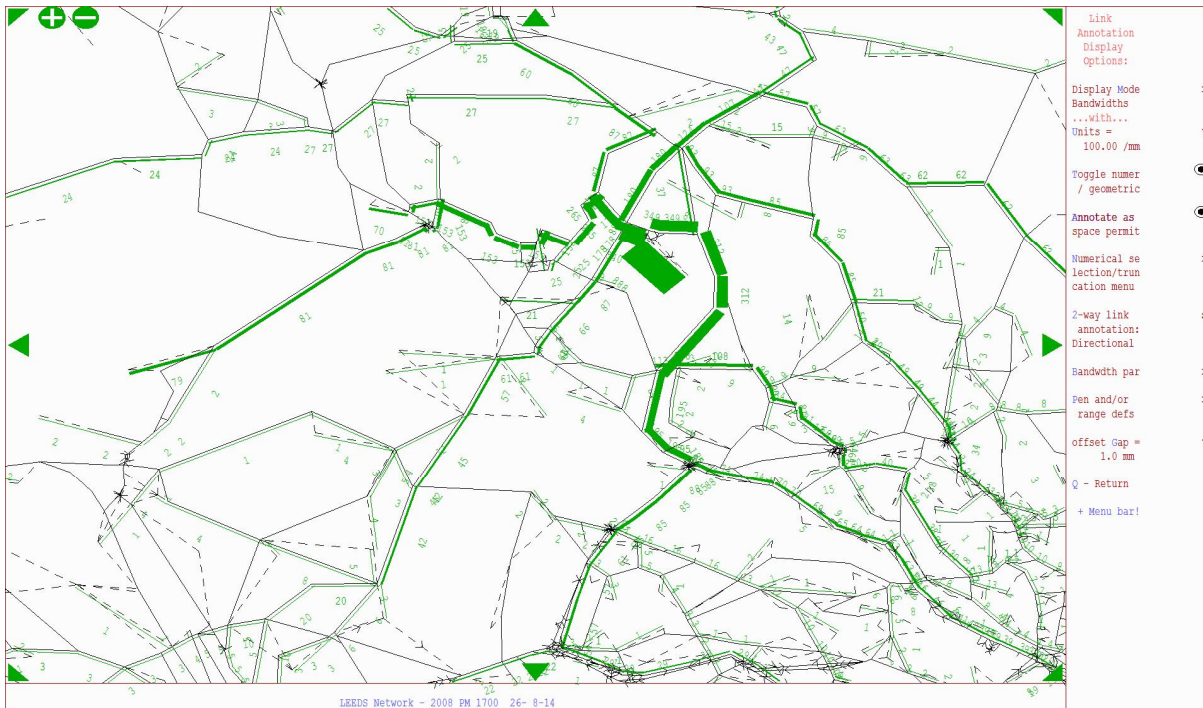

2021

AM – Link Road Distribution

AM – Airport Origin

AM – Airport Destination

IP – Link Road Distribution

IP – Airport Origin

IP – Airport Destination

PM – Link Road Distribution

PM – Airport Origin

PM – Airport Destination

2031

AM – Link Road Distribution

AM – Airport Origin

AM – Airport Destination

IP – Link Road Distribution

IP – Airport Origin

IP – Airport Destination

PM – Link Road Distribution

PM – Airport Origin

PM – Airport Destination