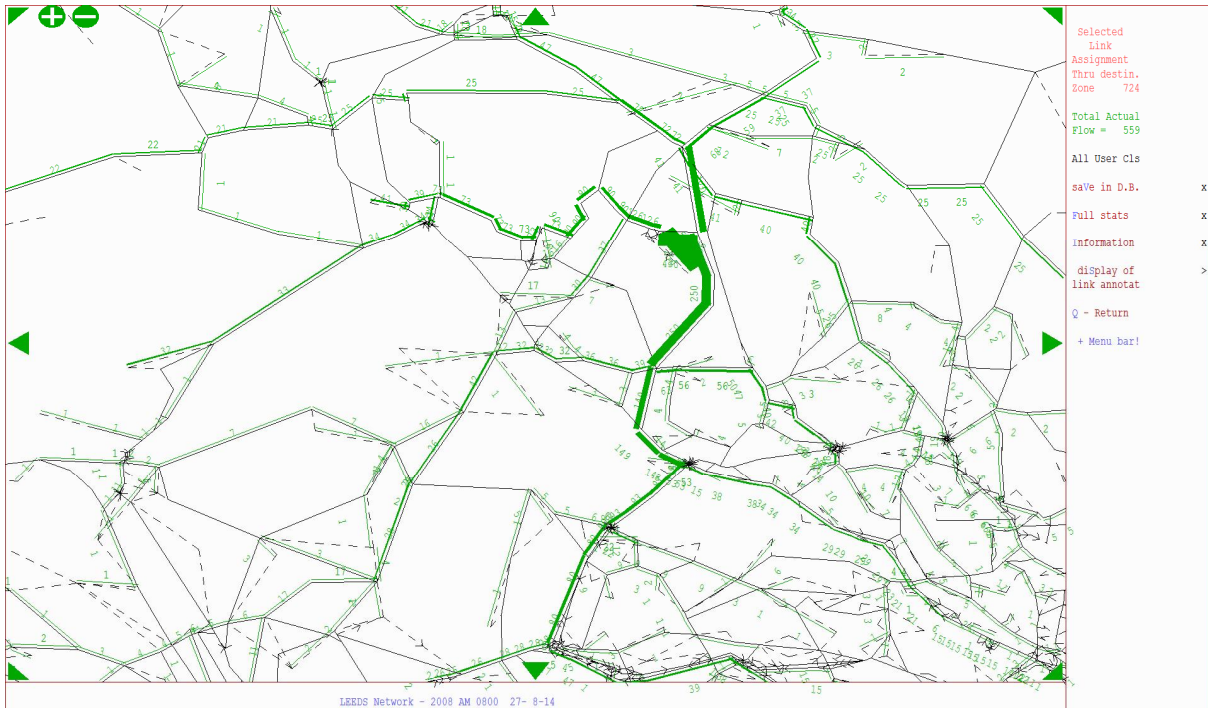

2021

AM – Link Road Distribution

AM – Airport Origin

AM – Airport Destination

IP – Link Road Distribution

IP – Airport Origin

IP – Airport Destination

PM – Link Road Distribution

PM – Airport Origin

PM – Airport Destination

2031

AM – Link Road Distribution

AM – Airport Origin

AM – Airport Destination

IP – Link Road Distribution

IP – Airport Origin

IP – Airport Destination

PM – Link Road Distribution

PM – Airport Origin

PM – Airport Destination