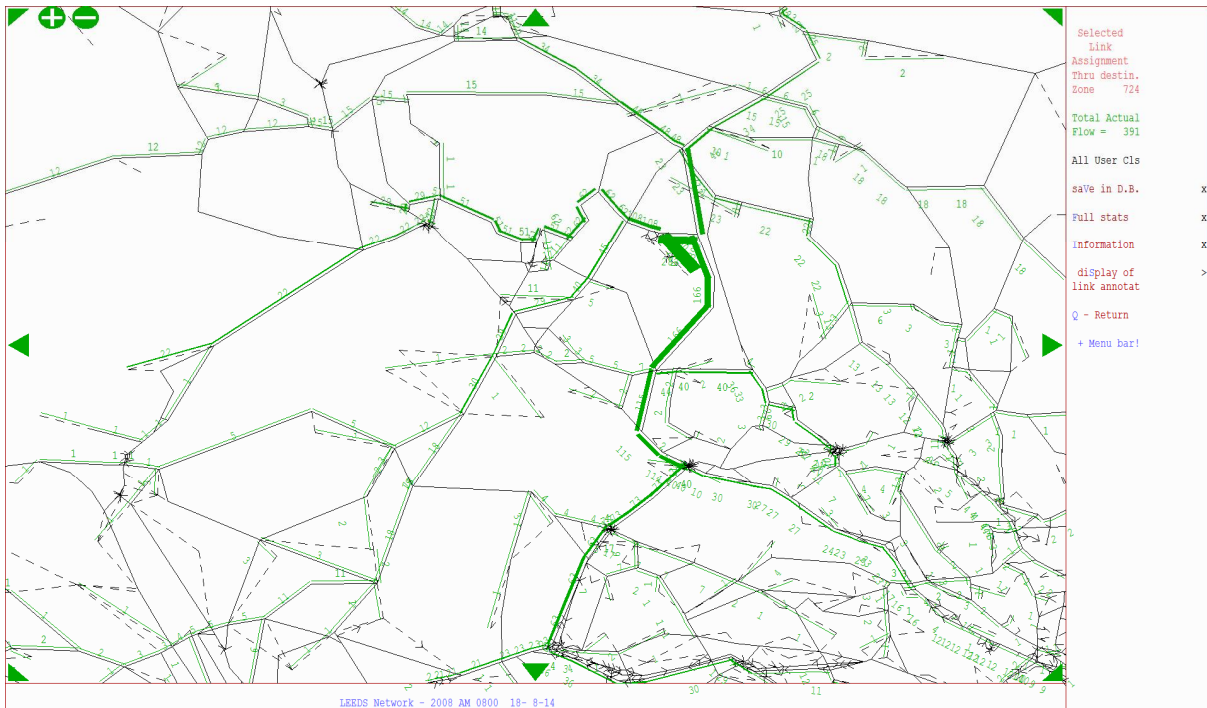

Appendix E – SATURN Link Road Plots

This document is out of date. The latest information on the government's aviation and airports policy is available on [GOV.UK](https://www.gov.uk).

Appendix E – 2021/ 2031 Airport Distribution

2021

AM – Link Road Distribution

AM – Airport Origin

AM – Airport Destination

IP – Link Road Distribution

IP – Airport Origin

IP – Airport Destination

PM – Link Road Distribution

PM – Airport Origin

PM – Airport Destination

2031

AM – Link Road Distribution

AM – Airport Origin

AM – Airport Destination

IP – Link Road Distribution

IP – Airport Origin

IP – Airport Destination

PM – Link Road Distribution

PM – Airport Origin

PM – Airport Destination