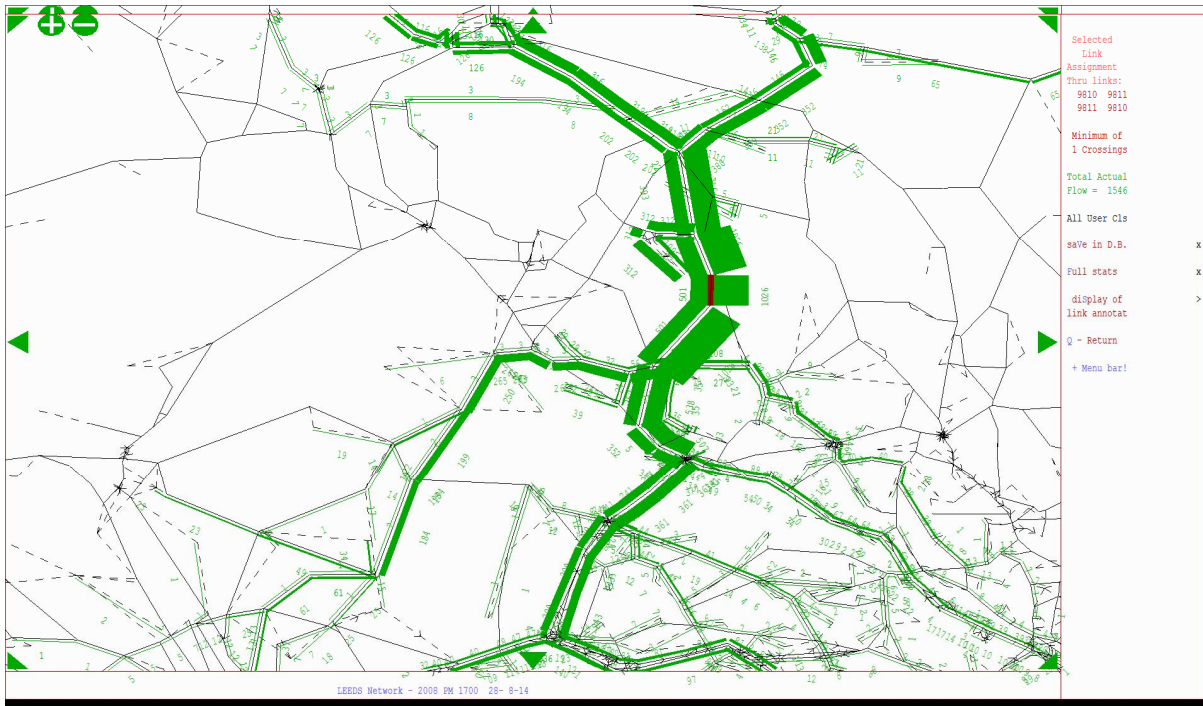

2021

AM – Link Road Distribution

AM – Airport Origin

AM – Airport Destination

IP – Link Road Distribution

IP – Airport Origin

IP – Airport Destination

PM – Link Road Distribution

PM – Airport Origin

PM – Airport Destination

2031

AM – Link Road Distribution

AM – Airport Origin

AM – Airport Destination

IP – Link Road Distribution

IP – Airport Origin

IP – Airport Destination

PM – Link Road Distribution

PM – Airport Origin

PM – Airport Destination