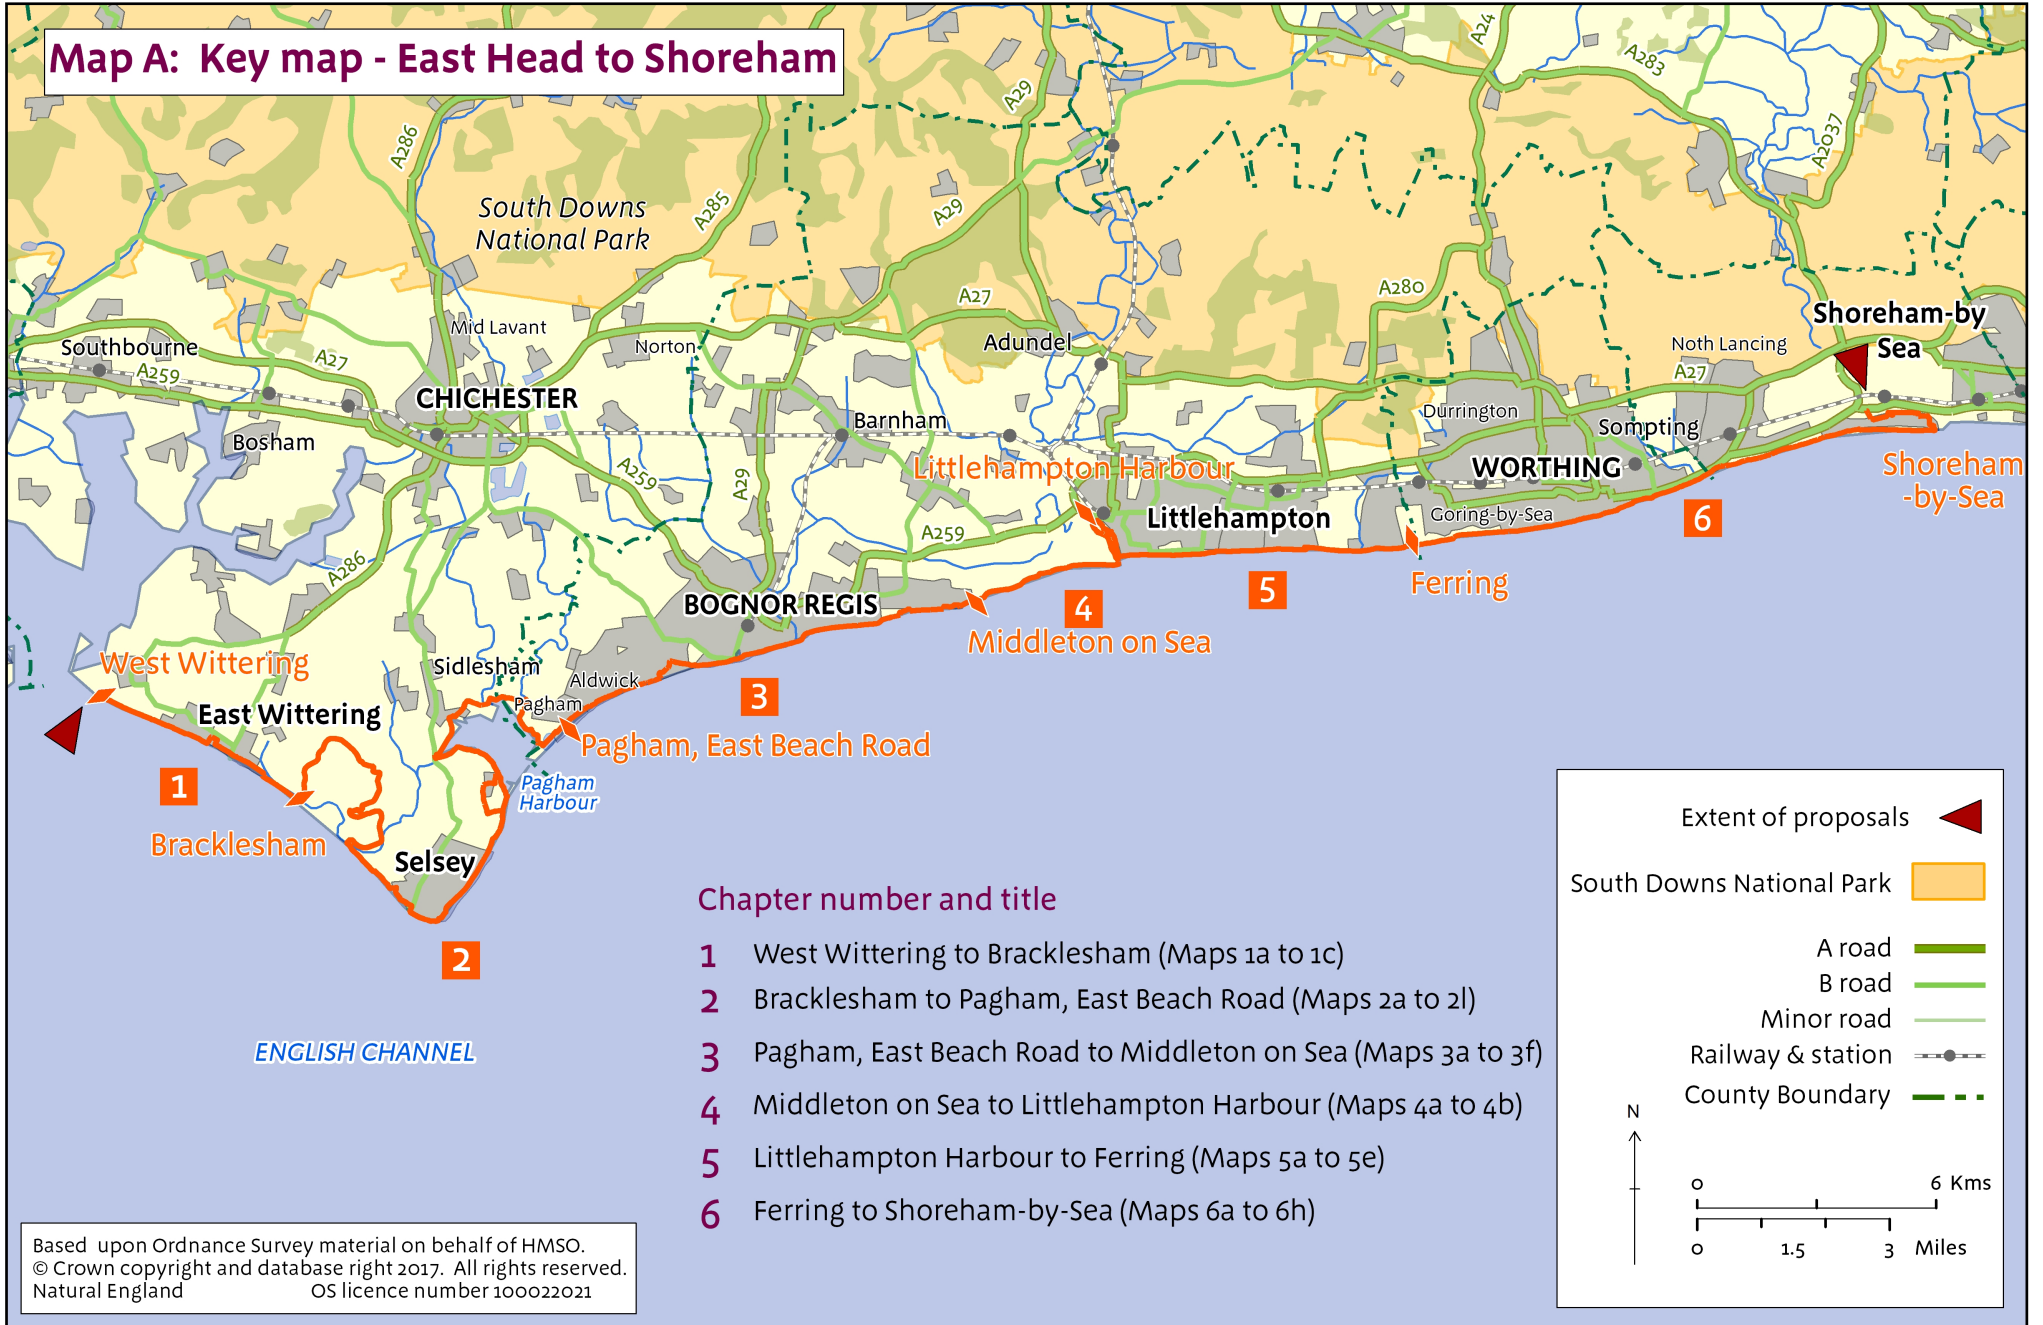

# Map A: Key map - East Head to Shoreham

## Chapter number and title

- 1 West Wittering to Bracklesham (Maps 1a to 1c)
- 2 Bracklesham to Pagham, East Beach Road (Maps 2a to 2l)
- 3 Pagham, East Beach Road to Middleton on Sea (Maps 3a to 3f)
- 4 Middleton on Sea to Littlehampton Harbour (Maps 4a to 4b)
- 5 Littlehampton Harbour to Ferring (Maps 5a to 5e)
- 6 Ferring to Shoreham-by-Sea (Maps 6a to 6h)

Based upon Ordnance Survey material on behalf of HMSO.  
 © Crown copyright and database right 2017. All rights reserved.  
 Natural England OS licence number 100022021