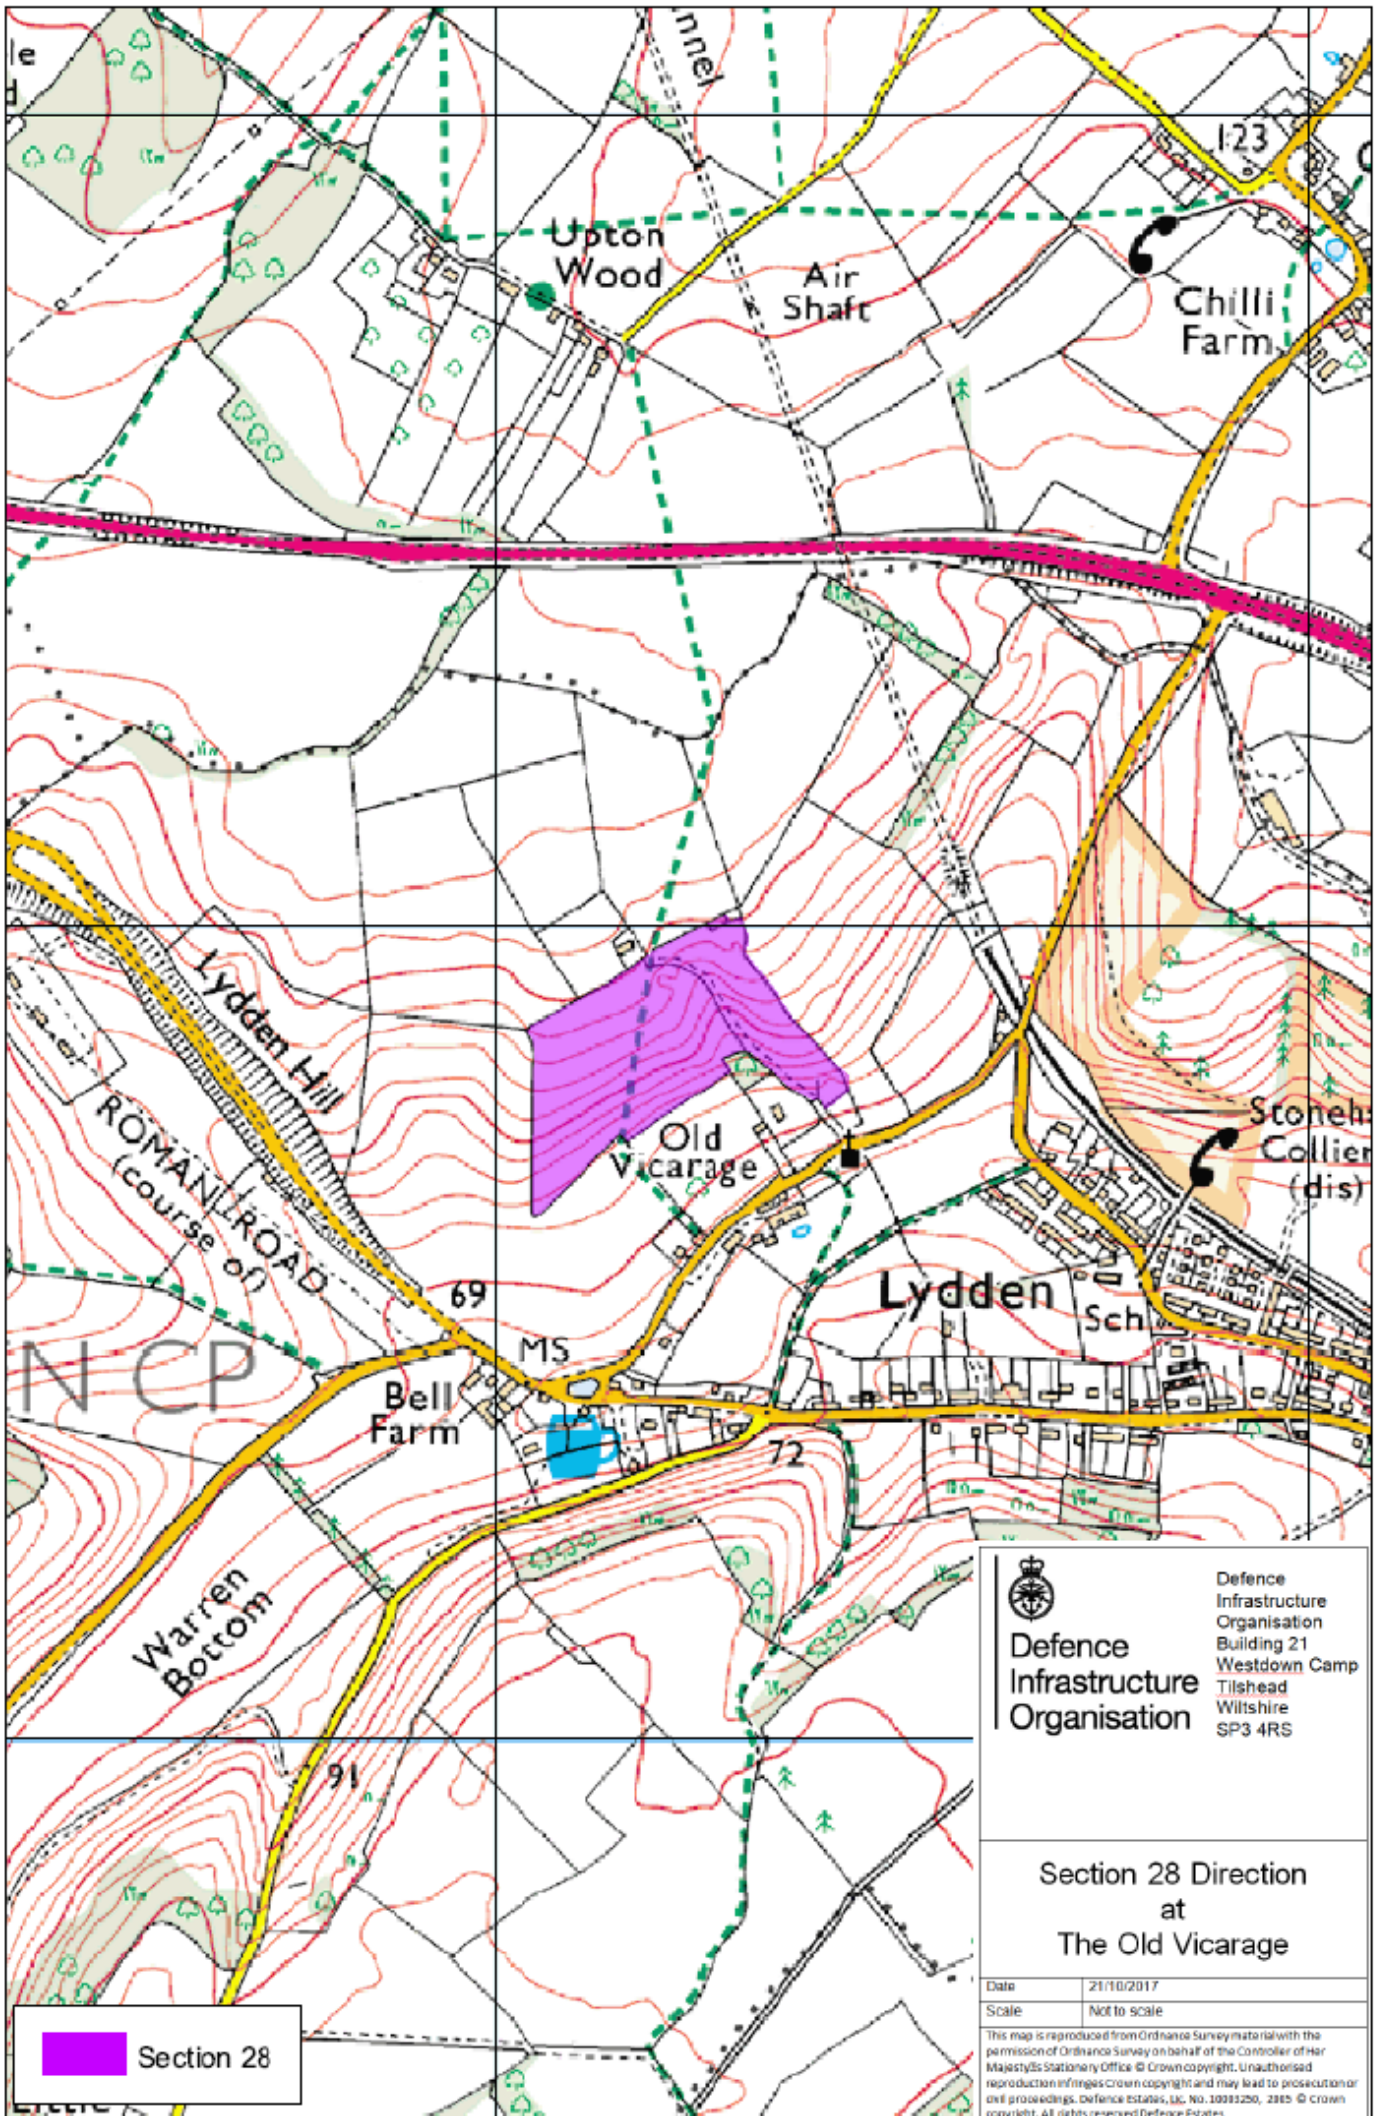

626000

627000

147000

147000

146000

146000

145000

145000

626000

627000

Section 28

Defence Infrastructure Organisation
Building 21
Westdown Camp
Tilshead
Wiltshire
SP3 4RS

Section 28 Direction
at
The Old Vicarage

Date 21/10/2017

Scale Not to scale