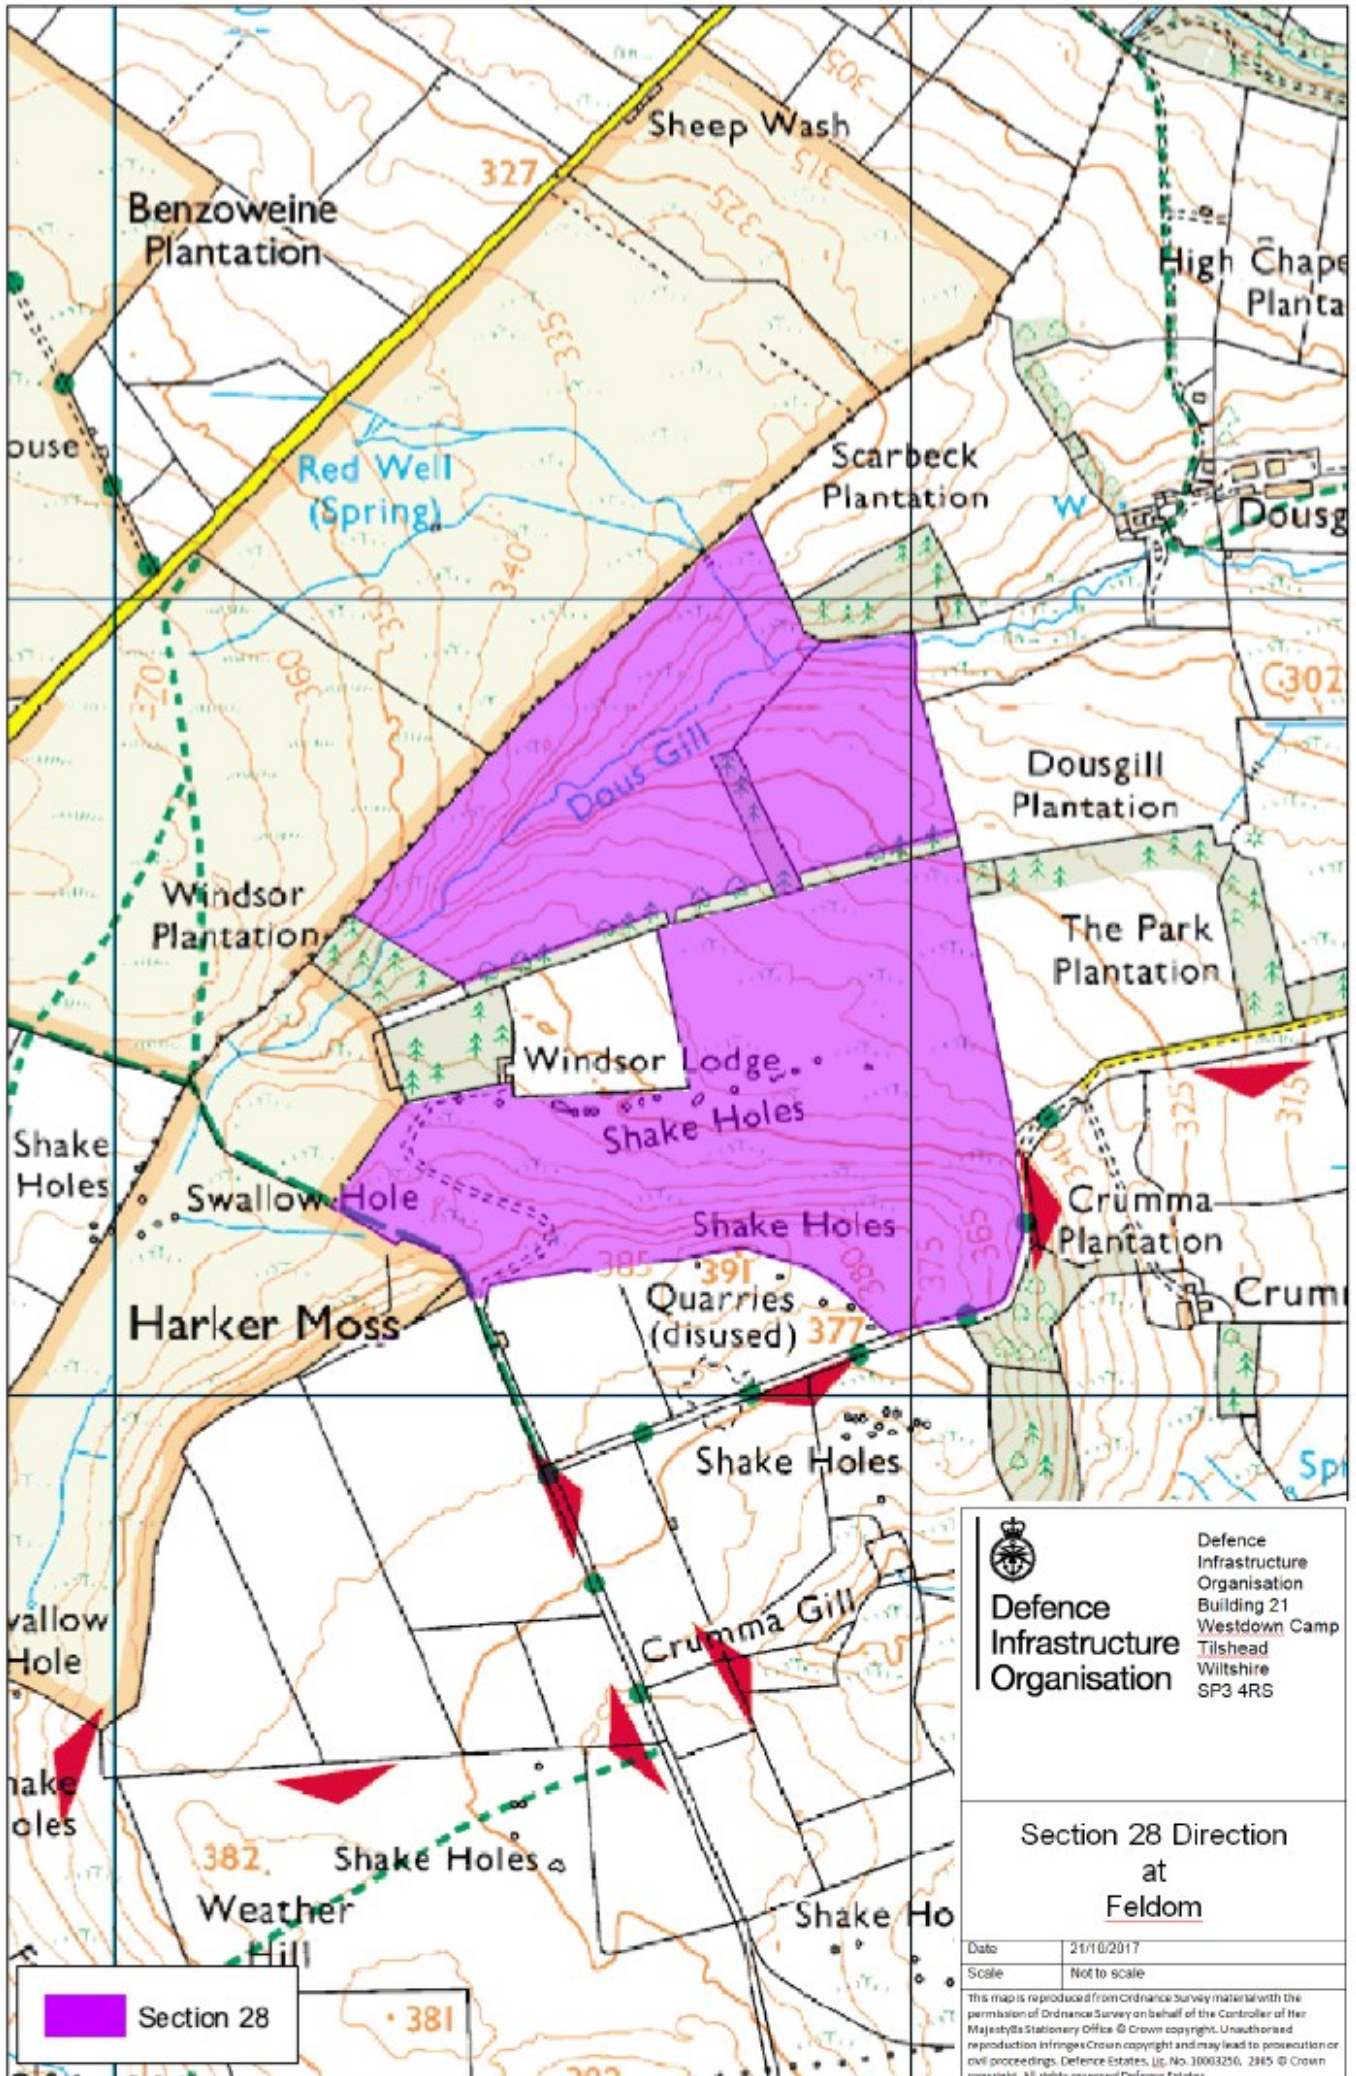

408000

409000

508000

508000

507000

507000

 Section 28

 Defence Infrastructure Organisation  
 Building 21  
 Westdown Camp  
 Tilshead  
 Wiltshire  
 SP3 4RS

**Section 28 Direction at Feldom**

Date	21/10/2017
Scale	Not to scale

This map is reproduced from Ordnance Survey material with the permission of Ordnance Survey on behalf of the Controller of Her Majesty's Stationary Office © Crown copyright. Unauthorised reproduction infringes Crown copyright and may lead to prosecution or civil proceedings. Defence Estates, Lic. No. 10003250, 2845 © Crown copyright. All rights reserved Defence Estates