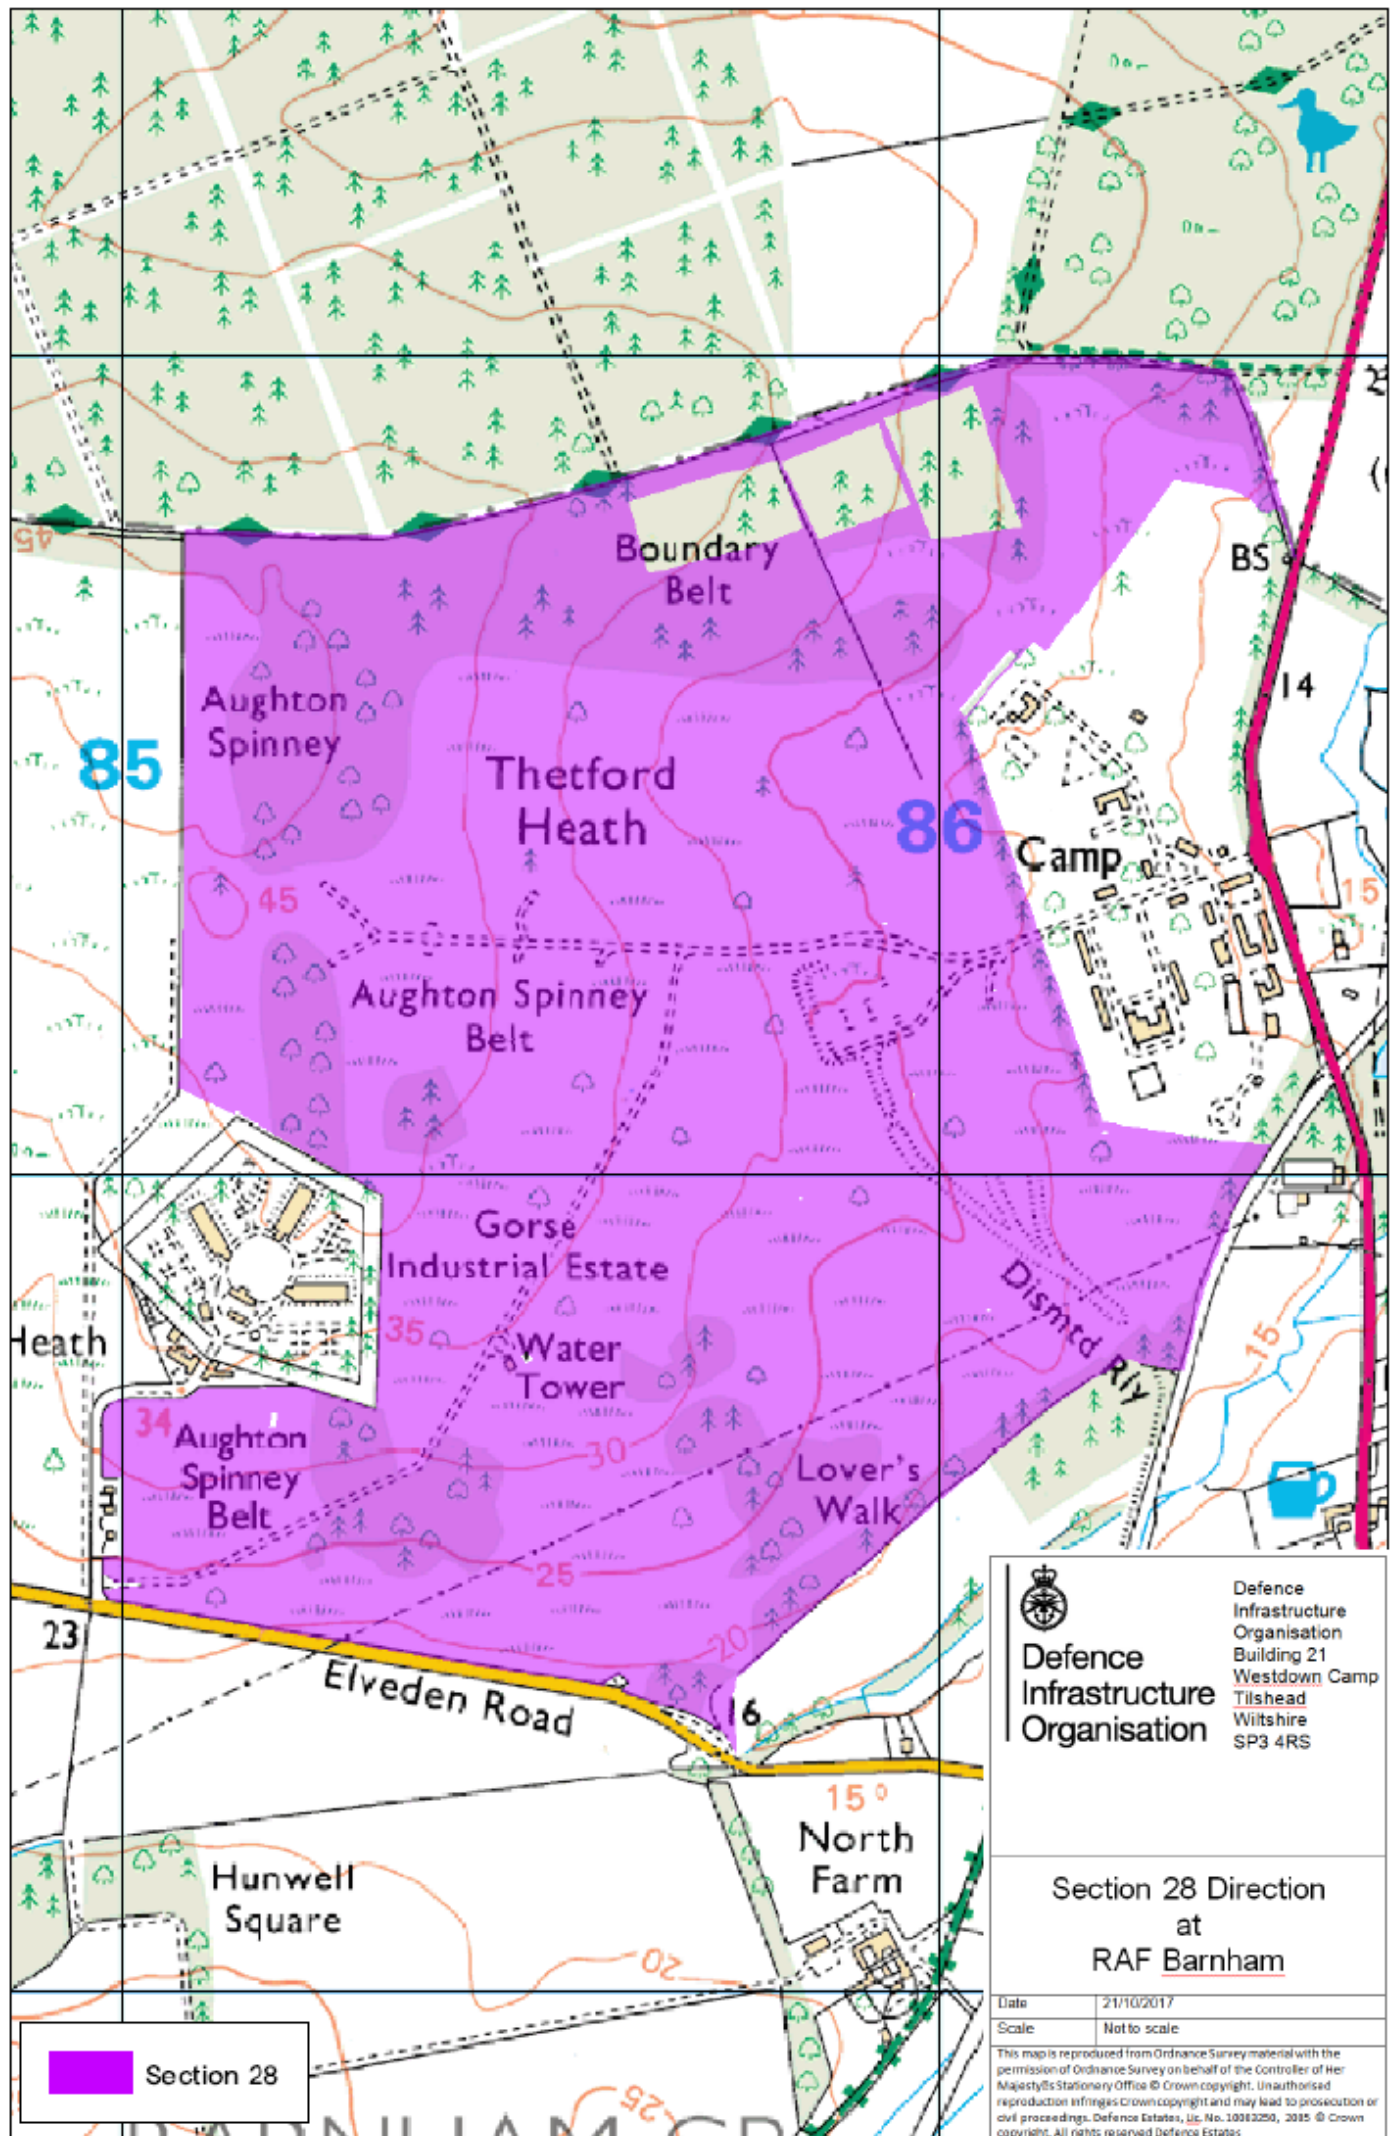

585000

586000

281000

281000

280000

280000

279000

279000

Defence Infrastructure Organisation
Building 21
Westdown Camp
Tilshead
Wiltshire
SP3 4RS

Section 28 Direction
at
RAF Barnham

Date 21/10/2017
Scale Not to scale

Section 28

585000

586000