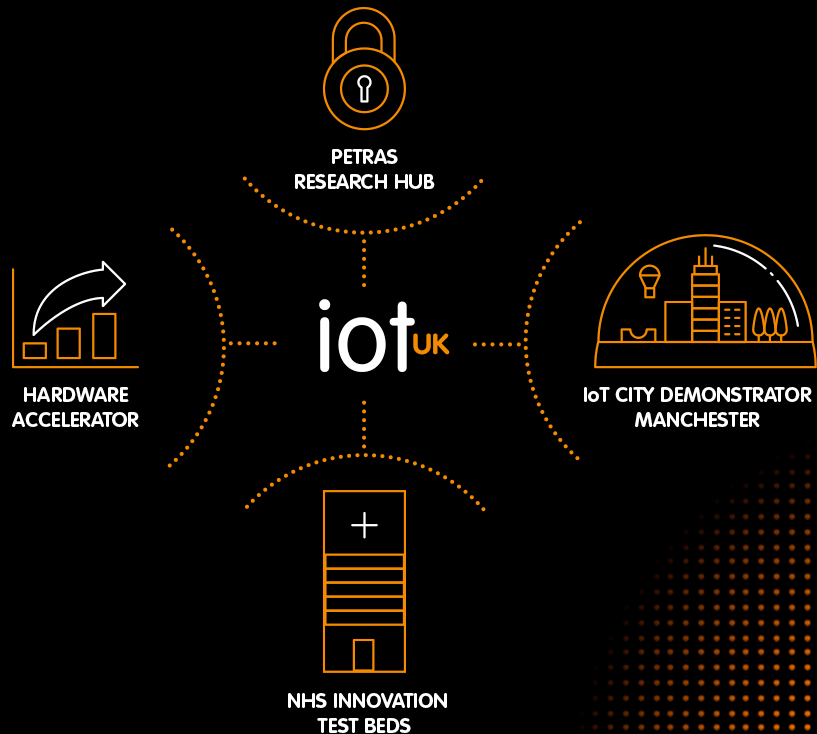

Large Scale Projects

PETRAS
RESEARCH HUB

HARDWARE
ACCELERATOR

iotUK

IoT CITY DEMONSTRATOR
MANCHESTER

Talkative bus stops

CityVerve will convert 'flag and pole' bus stops into safe places with location-based services, sensors/beacons, mobile apps and intelligent digital signage. People will check-in to their bus stop and let bus operators know they are waiting for their service.

Large Scale Projects

Diabetes Management

The Test Bed enables people with diabetes to ‘do the right thing at the right time’ to self-manage their condition, and will encourage more timely and appropriate interventions from peers, healthcare professionals and social networks.

Dementia sufferers and their carers

The dementia test bed is a ‘Living Lab’ equipped with the Internet of Things, deploying the most effective combinations of technologies in people’s homes.

Large Scale Projects