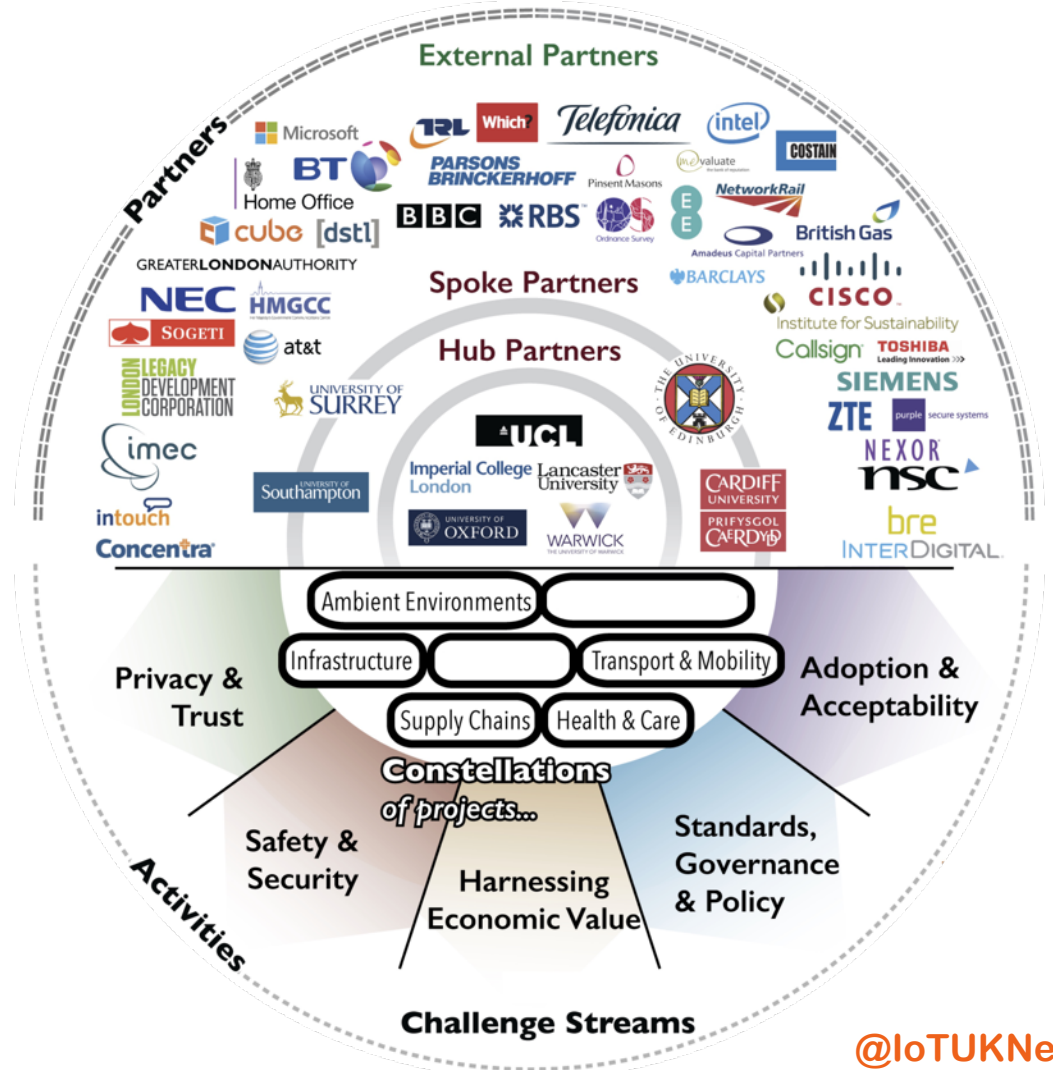

iot^{UK}

Convening and amplifying the UK's IoT industry to help business and economic growth

Large Scale Projects

Large Scale Projects

PETRAS
RESEARCH HUB

iot^{UK}

The IoT UK logo is centered within a hub diagram. The diagram consists of four dashed orange lines forming a cross shape, with curved ends. The lines connect to the central logo and extend towards the top and bottom logos.

PETRS

Privacy
 Ethics
 Trust
 Reliability
 Acceptability
 Security

Large Scale Projects

PETRAS
RESEARCH HUB

HARDWARE
ACCELERATOR

iotUK

Food waste

Winnow helps commercial kitchens to reduce food waste. They graduated through our IoT Hardware Accelerator and have now won new customers across the world with a further enhanced solution.

Footfall monitoring

Hoxton Analytics help retailers to monitor footfall including detailed data on demographics and behaviour. They can do this without compromising privacy. Since graduating from our IoT Hardware Accelerator, they have deployed their solution with a wide range of organisations.

Large Scale Projects

PETRAS
RESEARCH HUB

HARDWARE
ACCELERATOR

iotUK

IoT CITY DEMONSTRATOR
MANCHESTER

Talkative bus stops

CityVerve will convert 'flag and pole' bus stops into safe places with location-based services, sensors/beacons, mobile apps and intelligent digital signage. People will check-in to their bus stop and let bus operators know they are waiting for their service.