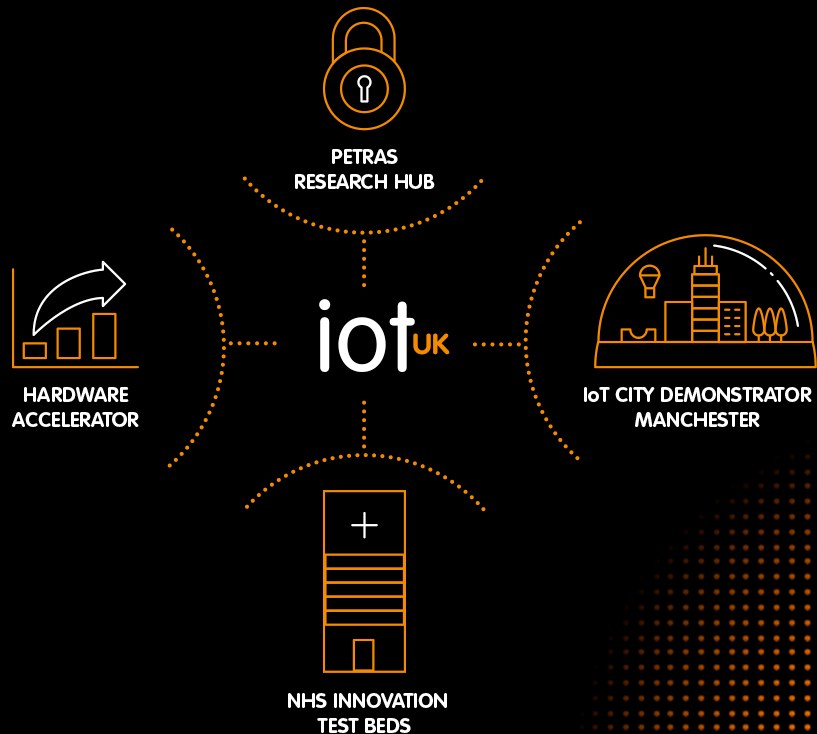

Large Scale Projects