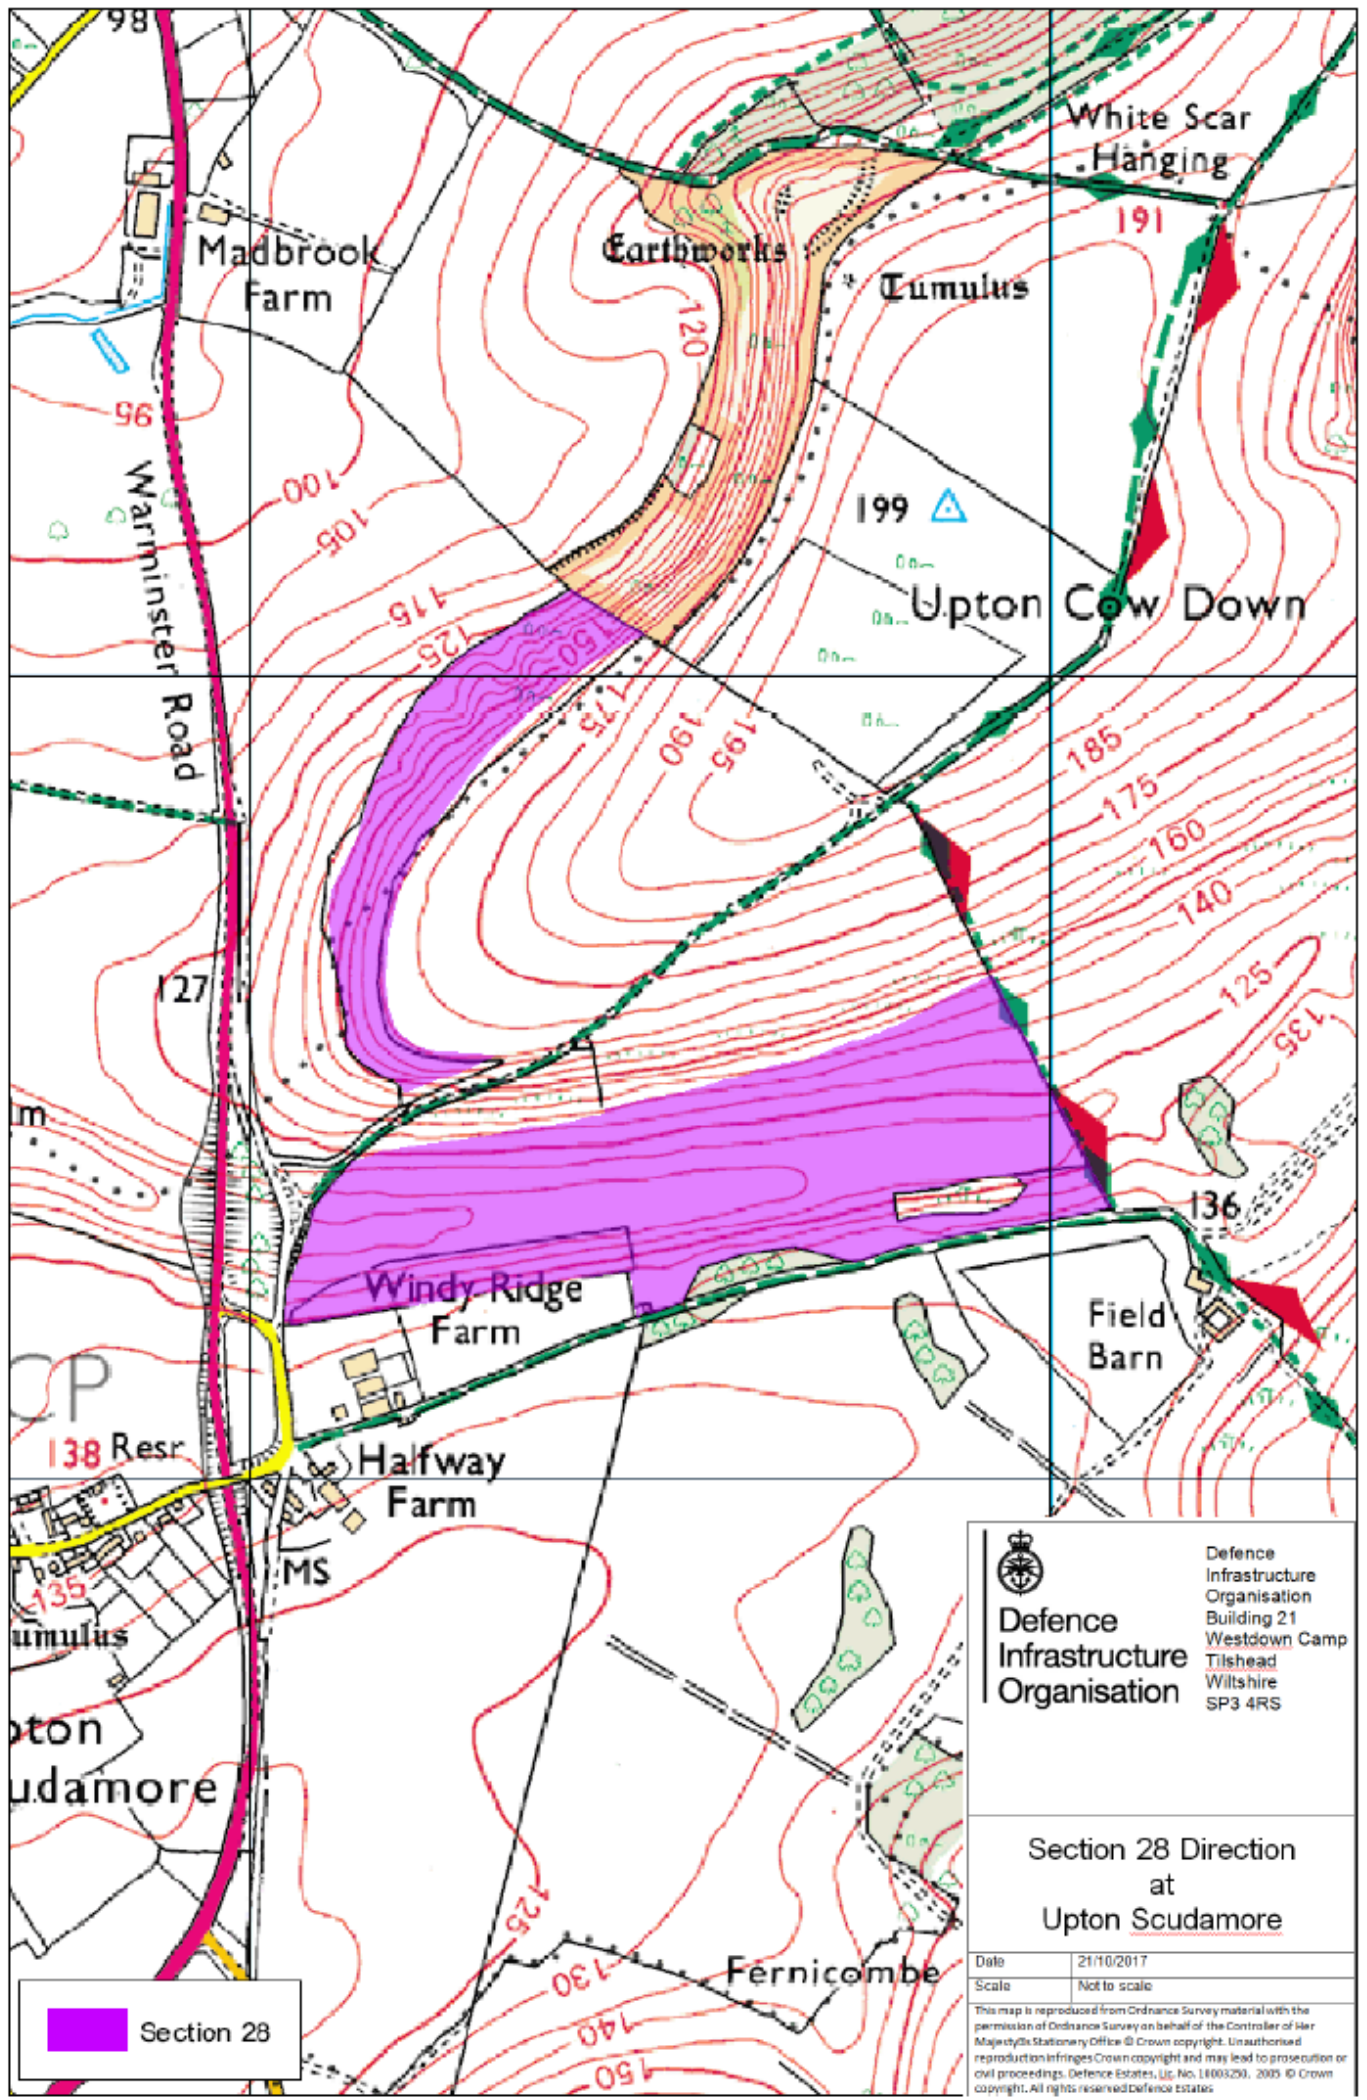

387000

388000

149000

149000

148000

148000

 Section 28

Defence Infrastructure Organisation
 Building 21
 Westdown Camp
 Tilshead
 Wiltshire
 SP3 4RS

Section 28 Direction at Upton Scudamore

Date: 21/10/2017
 Scale: Not to scale
This map is reproduced from Ordnance Survey material with the permission of Ordnance Survey on behalf of the Controller of Her Majesty's Stationary Office © Crown copyright. Unauthorised reproduction infringes Crown copyright and may lead to prosecution or civil proceedings. Defence Estates, Uo, No. 1400320, 2005 © Crown copyright. All rights reserved defence estates

387000

388000